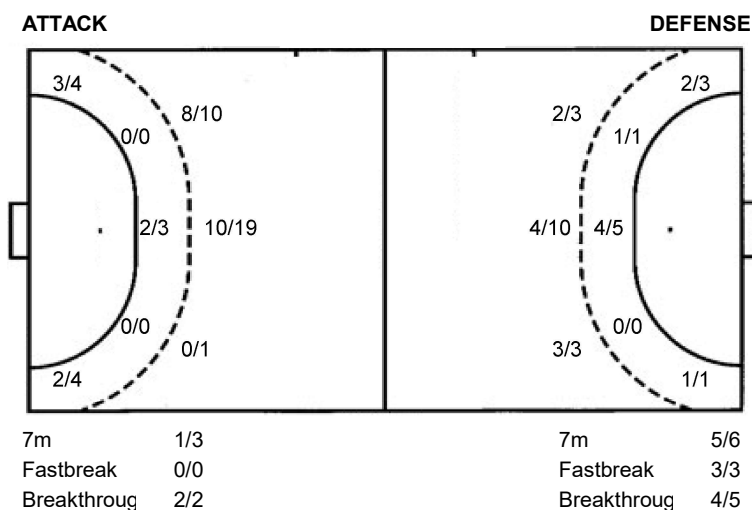

Shots by position

#	Jersey	Tot.	Goals/Attempts	6m	Shooting 6m	9m	Shooting 9m	Wng.	Shooting wing	FB	Fastbreak	7m	7m penalties
Brk	Breakthrough	LD	Long distance	As.	Assists	PC	Pass clear chance	E7	Earned 7m	Tr.	Turnovers	St.	Steals
2m	2m suspensions	C7	Committed 7m	E2	Earned 2m sus.	YC	Yellow cards	RC	Red card	BC	Blue card	Blk.	Blocked shots