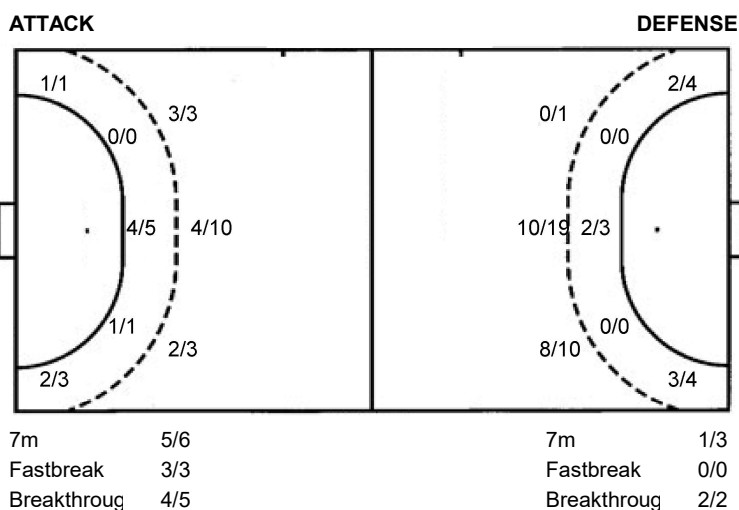

Shot distribution goalkeepers

1 B. Spano

		0/1
	0/2	

16 I. Abal

0/2	1/1	2/2
1/3	0/2	1/2
0/6	2/10	3/7

TOTAL

0/2	1/1	2/3
1/3	0/4	1/2
0/6	2/10	3/7

Shots by position