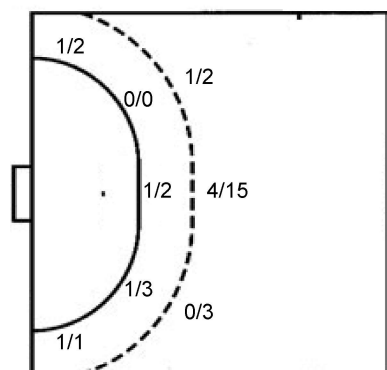

TOTAL

1/4		
4/10		0/2
4/9		1/9

Shots by position

ATTACK

7m penalties 2/2
Fastbreak 2/4
Breakthrough 4/8
Long dist. 2/2

DEFENSE

7m penalties 6/6
Fastbreak 3/6
Breakthrough 2/6
Long dist. 1/3

Shooting statistics