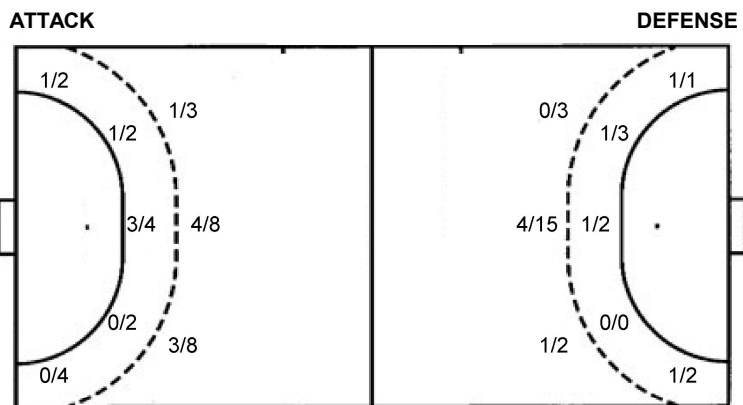

7m penalties	6/6	7m penalties	2/2
Fastbreak	3/6	Fastbreak	2/4
Breakthrough	2/6	Breakthrough	4/8
Long dist.	1/3	Long dist.	2/2

Shooting statistics

Position	Goals	Sav.	Miss.	Post	Blk.	Total	%
Back (9m)	8	3	3	2	3	19	42
Line (6m)	4	2	0	2	0	8	50
Wing	1	2	2	1	0	6	17
7m penalties	6	0	0	0	0	6	100
Fastbreak	3	2	0	1	0	6	50
Breakthrough	2	1	1	2	0	6	33
Total	24	10	6	8	3	51	47