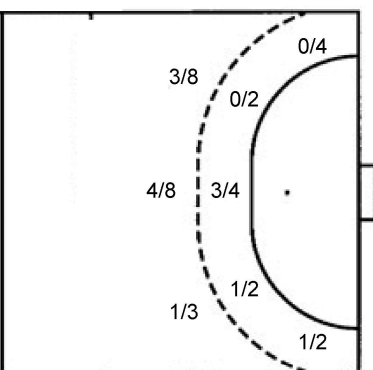

TOTAL

1/4		
4/10		0/2
4/9		1/9

Shots by position

ATTACK

7m penalties 2/2
Fastbreak 2/4
Breakthrough 4/8
Long dist. 2/2

DEFENSE

7m penalties 6/6
Fastbreak 3/6
Breakthrough 2/6
Long dist. 1/3

Shooting statistics