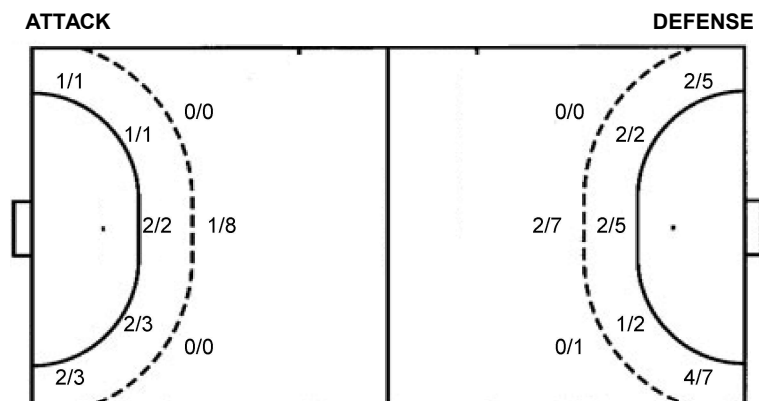

10th IHF Women's Youth World Championship 2024

Group G, 3. round

Match Team Statistics

Match No. 42

Spain 25 - 21 Switzerland

(14 - 13) (11 - 8)

17.8.2024. 16:00

Attendance: 400

Olympic Sports Center

Referees: Line Hansen (DEN) / Josefine Jensen (DEN)

Shot distribution by player

2 L. Herger 1/1	5 G. Manduca	7 L. Simova 1/2 0/1 1/1 1 post	10 J. Oberholzer	11 N. Osterwalder 1/1 1/1 1 post	13 E. Baumann 1/1 2/2 1/1 1 miss.	14 Y. Brunett 2/2 2/2 1/1 1/1 1/1 1/1 1 block
17 C. Hofstetter 1/1 1/1	18 A. Grüning 1/1	19 A. Bitzi 0/1 1/1 1 miss. 1 block	20 M. Käser	38 N. Emmenegger 1/1 0/1 1 post	43 J. Acklin	TOTAL 4/4 0/1 5/5 3/4 0/1 1/1 4/5 4/4 3 post 2 miss. 2 block

Saves distribution goalkeepers

1 J. Billeter 0/1 1/1 0/1 0/2	12 Z. Osterwalder	16 S. Kuratli 0/5 2/3 1/4 1/5 2/2 2/3 2/3 0/2	TOTAL 0/6 2/3 1/4 1/5 3/3 2/4 2/5 0/2

Shots by position

7m penalties	1/1
Fastbreak	3/3
Breakthrough	8/10
Long dist.	0/0

7m penalties	2/5
Fastbreak	2/2
Breakthrough	7/8
Long dist.	1/1

Shooting statistics

Position	Goals	Sav.	Miss.	Post	Blk.	Total	%
Back (9m)	1	2	1	2	2	8	13
Line (6m)	5	0	0	1	0	6	83
Wing	3	0	1	0	0	4	75
7m penalties	1	0	0	0	0	1	100
Fastbreak	3	0	0	0	0	3	100
Breakthrough	8	2	0	0	0	10	80
Total	21	4	2	3	2	32	66

Jersey number   Tot. Total shooting   6m 6m (line) shooting   9m 9m shooting   Wng Wing shooting   FB Fastbreak sh.   7m 7m penalty sh.
Brk. Breakthrough sh.   LD Long distance sh.   As. Assists   PC Pass clear chance   E7 Earned 7m pen.   TF Technical faults   St. Steals
2m 2m punishments   C7. Committed 7m   E2 Earned 2m pun.   YC. Yellow cards   R/B Red/Blue cards   Blk. Blocks   S Starting Line-up