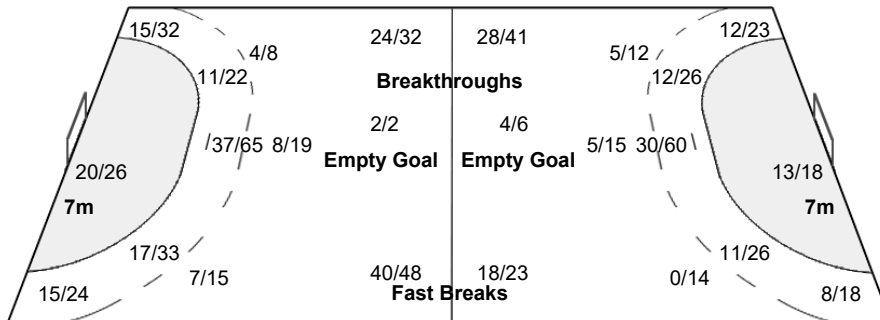

Played		
PR	IRI	39 - 11
PR	KAZ	38 - 17
PR	NOR	22 - 33
PC	NED	30 - 31
PC	PUR	43 - 20
PC	SWE	30 - 34

Number of Attacks: 358, Scoring Efficiency: 56%

25th IHF Women's World Championship 2021

Spain

Cumulative Statistics

Team

Goals / Shots

35/43	6/11	36/41
12/26	0/9	13/25
47/57	9/12	44/64

13-Missed 18-Post 9-Blocked

Offence

Defence

Goalkeepers

Saves / Shots

8/28	3/8	9/20
14/26	7/8	9/21
7/40	5/16	9/50

12 CIUCA D		
1/5	2/2	2/5
3/5	1/1	1/4
1/4	1/1	1/10

20 DUMANSKA Y		
6/18	1/6	7/12
6/15	2/2	7/13
4/24	2/5	8/32

98 HOSU D		
1/4		0/3
5/6	4/5	1/4
2/11	1/7	0/8

Legend:	% Efficiency	2Min 2-Minute Suspensions	6m 6-metre Shots	7m 7-metre Shots	9m 9-metre Shots
AS Assists	BC Blue Cards	BS Blocked Shots	BT Breakthroughs	EG Empty Goal	EP Preliminary Round
FB Fast Breaks	G/S Goals/Shots	MP Matches Played	N/A Not Applicable	No. Uniform Number	TP Time Played
PR Preliminary Round	RC Red Cards	S/S Saves/Shots	ST Steals	TO Turnovers	
Wing Wing Shots	YC Yellow Cards				