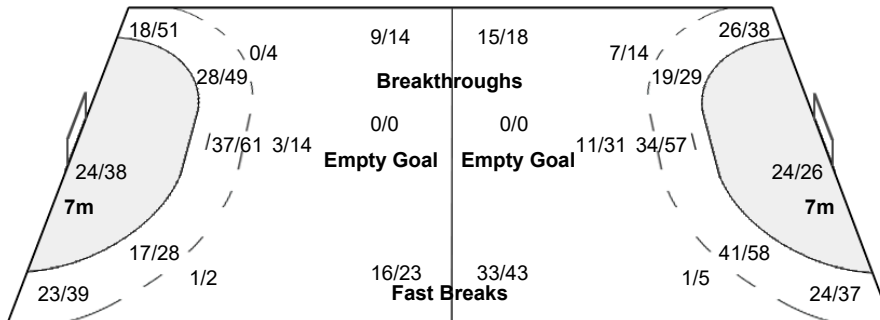

Team

Goals / Shots

14/17	7/11	15/18
19/35	3/16	31/46
36/52	13/23	38/51

25-Missed 27-Post 4-Blocked

Offence

Defence

Goalkeepers

Saves / Shots

5/35	8/19	5/38
13/33	5/10	11/40
10/56	1/8	7/62

1 ACOSTA M

5/27	6/12	4/19
5/18	4/5	6/28
4/37	1/7	3/35

12 OCAMPOS F

0/8	2/7	1/18
8/14	1/5	5/12
6/17		4/24

Legend:	% Efficiency	2Min 2-Minute Suspensions	6m 6-metre Shots	7m 7-metre Shots	9m 9-metre Shots
AS Assists	BC Blue Cards	BS Blocked Shots	BT Breakthroughs	EG Empty Goal	No. Uniform Number
FB Fast Breaks	G/S Goals/Shots	MP Matches Played	N/A Not Applicable	ST Steals	TO Turnovers
PR Preliminary Round	RC Red Cards	S/S Saves/Shots			
TP Time Played	Wing Wing Shots	YC Yellow Cards			