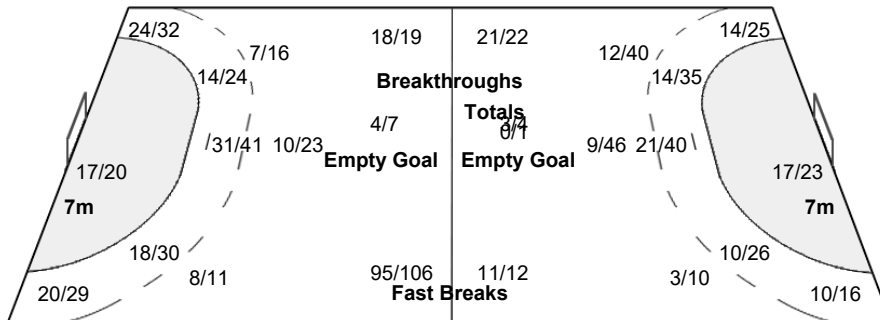

Team

Goals / Shots

38/44	12/13	46/53
20/32	4/9	25/37
50/55	13/16	62/66
16-Missed	17-Post	6-Blocked

Offence

Defence

Goalkeepers

Saves / Shots

3/22	3/5	3/15
22/35	8/11	27/43
18/55	3/13	9/42

33 WESTER T

2/16	2/3	2/12
16/24	8/10	19/28
13/45	3/11	6/31

38 TEN HOLTE Y

1/6	1/2	0/2
6/11	0/1	8/13
5/9	0/1	3/9

Legend:	% Efficiency	2Min 2-Minute Suspensions	6m 6-metre Shots	7m 7-metre Shots	9m 9-metre Shots
AS Assists	BC Blue Cards	BS Blocked Shots	BT Breakthroughs	EG Empty Goal	No. Uniform Number
FB Fast Breaks	G/S Goals/Shots	MP Matches Played	N/A Not Applicable	ST Steals	TO Turnovers
PR Preliminary Round	RC Red Cards	S/S Saves/Shots			
TP Time Played	Wing Wing Shots	YC Yellow Cards			