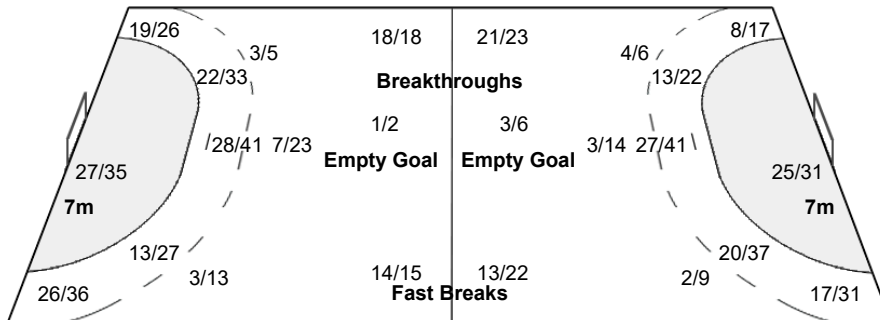

25th IHF Women's World Championship 2021

Spain

Cumulative Statistics

JPN - Japan
After 6 matches

Shots Distribution

Players

Goals / Shots

2 NAGATA M	7 FUJITA A	17 GRAY C	20 AKIYAMA N	25 OHYAMA M	26 AIZAWA N	30 KAMETANI S
3/3		0/1	1/1 1/1 1/1	2/2	1/1 1/1 2/2	0/1 3/3 6/6
1/1	1/2	0/2	1/1	0/1	1/1	0/1 3/4
1/1	1/1		1/1	1/2	2/6 1/2 3/4	6/8 6/6 8/8
1-Post	1-Post	1-Post		2-Missed 3-Post	1-Blocked 3-Missed 3-Post	4-Blocked
32 MATSUMOTO H	33 IWABUCHI I	34 KONDO M	36 NAKAYAMA K	42 YAMAMOTO M	44 KITAHARA Y	45 OSAWA A
3/3 7/7		1/1	5/6 1/1 0/2		0/1 0/1 1/1	
0/1	1/1	1/1 2/3	4/5 0/1 2/3		0/1 0/1 2/2	
2/2 1/1 2/2		5/5 1/1 2/2	7/7 1/2 13/15		1/1	1/1
1-Blocked			6-Missed 5-Post 4-Blocked		3-Post	
46 BABA A	47 SAHARA N	48 HATTORI S	49 YOSHIDOME Y	50 AKIYAMA S	51 OHMATSUZAWA A	
	1/1 1/1	7/8 4/5 0/1	0/1 3/4		0/1	
	1/1	2/2 3/3	0/2 0/1		1/1	
	2/2 4/4 3/4	5/5 1/1 6/7	4/5 1/1 2/3		1/1 1/1	1/1
	1-Missed	1-Post	3-Post		1-Missed	

Team

Goals / Shots

18/23	16/19	22/27
11/21	2/7	14/18
38/45	16/18	45/52
13-Missed	21-Post	10-Blocked

Offence

Defence

Goalkeepers

Saves / Shots

30 KAMETANI S

2/9	0/4	6/13
6/11	2/3	5/11
0/9	4/8	2/13

45 OSAWA A

1/3	1/2	1/7
2/5	5/6	3/5
0/8	1/4	1/5

46 BABA A

0/2	1/2	1/11
2/16	3/5	3/12
1/10	1/2	5/16

Legend:

%	Efficiency	2Min	2-Minute Suspensions	6m	6-metre Shots	7m	7-metre Shots	9m	9-metre Shots
AS	Assists	BC	Blue Cards	BS	Blocked Shots	BT	Breakthroughs	EG	Empty Goal
FB	Fast Breaks	G/S	Goals/Shots	MP	Matches Played	N/A	Not Applicable	No.	Uniform Number
PR	Preliminary Round	RC	Red Cards	S/S	Saves/Shots	ST	Steals	TO	Turnovers
TP	Time Played	Wing	Wing Shots	YC	Yellow Cards