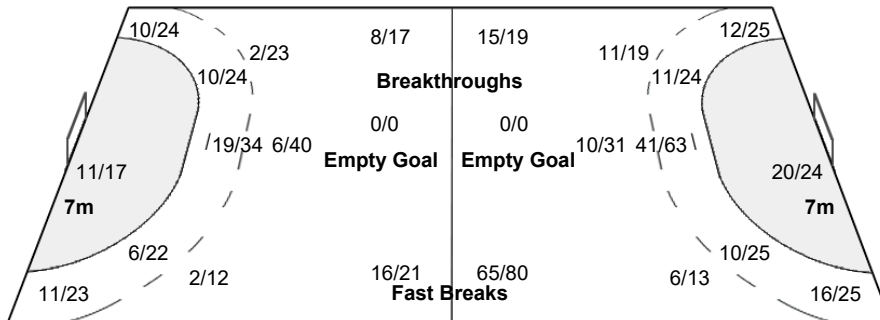

25th IHF Women's World Championship 2021

Spain

Cumulative Statistics

IRI - Islamic Republic Of Iran After 6 matches

Shots Distribution

Players

Goals / Shots

7 YOUSEFI M 2/2 0/1 1/3 1/2 0/4 1/1 7/7 2/2 1/1 10-Missed 2-Post 13-Blocked 1-Missed 1-Post 1-Blocked 2-Missed	8 ABBASI N 2/2 0/1 1/2 2/3 2/2 0/2 1-Blocked	9 NOROUZI KHORZOUGH 0/1 0/1 3/3 0/1 0/2 0/1 1/3 0/1 2/2 2-Missed	10 SHAHSAVARI A 1/1 1/1 1-Post	11 ZARE S 0/1 0/1 0/1 0/1 0/1 2-Missed 7-Blocked	12 KHALILI BEHFAR F 1/1 0/1 1/3 0/1 2/3 1-Missed 1-Post	13 BAPIRI S 1/1 0/1 1/3 0/1 2/3 1-Missed 1-Post
17 VATANPARAST TOOTOO 0/1 3/5 6/10 0/1 3/3 4-Missed 4-Post 4-Blocked	18 BAZRAFKAN Z 1/1 0/1 3/3 2/2 0/1 2/4 0/1 2/2 3-Missed	20 EIZADGASHT B 1/1 0/1 3/3 2/2 0/1 2/4 0/1 2/2 3-Missed	22 LAK H 1/1 0/1 3/3 2/2 0/1 2/4 0/1 2/2 3-Missed	24 KARIMI H 0/1 0/1 0/2 1/1 1/1 1/1 1-Missed 3-Post	26 BIDADABDEGAH S 0/1 0/1 3/4 1/1 3-Blocked 10-Missed 6-Post 5-Blocked	27 KIYANIARA A 0/1 0/1 2/3 6/6 0/1 5/6 3/5 0/1 5/6 3-Blocked 10-Missed 6-Post 5-Blocked
64 ZENDEHBOUDI N 0/1 0/2 1-Post 1-Blocked 2-Missed	78 GHASEMI E 1/1 1/1 1/1 1/1 0/1 8/10 1/2 5/5 1-Blocked					

Team Goals / Shots

8/11	1/6	11/18
11/17	0/11	10/17
36/54	5/11	20/25

36-Missed 19-Post 35-Blocked

Offence

Defence

Goalkeepers Saves / Shots

12/47	5/13	5/46
8/21	6/7	17/29
14/67	6/15	14/63

12 KHALILI BEHFAR F

11/39	5/9	5/35
7/18	5/5	11/21
10/56	5/13	11/44

18 BAZRAFKAN Z

0/2	0/3	0/4
0/1	1/1	2/3
0/4	0/1	0/5

22 LAK H

1/6	0/1	0/7
1/2	0/1	4/5
4/7	1/1	3/14

Legend:	% Efficiency	2Min 2-Minute Suspensions	6m 6-metre Shots	7m 7-metre Shots	9m 9-metre Shots
AS Assists	BC Blue Cards	BS Blocked Shots	BT Breakthroughs	EG Empty Goal	No. Uniform Number
FB Fast Breaks	G/S Goals/Shots	MP Matches Played	N/A Not Applicable	ST Steals	TO Turnovers
PR Preliminary Round	RC Red Cards	S/S Saves/Shots	YC Yellow Cards		
TP Time Played	Wing Wing Shots