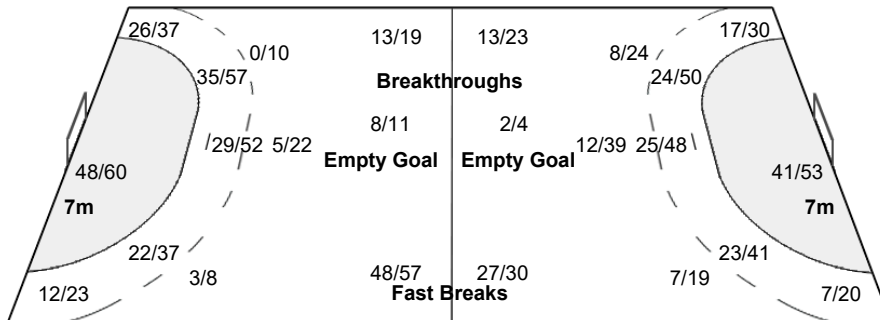

Team

Goals / Shots

30/44	6/8	18/26
29/44	9/12	26/42
70/82	11/13	51/60
23-Missed	35-Post	4-Blocked

Offence

Defence

Goalkeepers

Saves / Shots

16/33	3/15	14/31
23/46	8/12	11/28
15/73	13/21	11/61