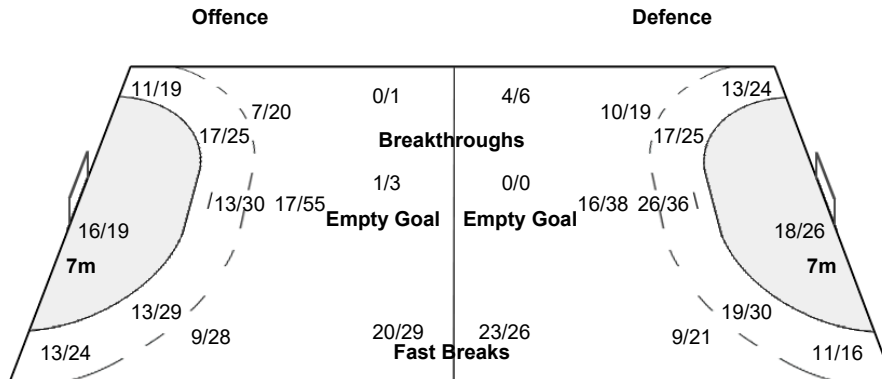

25th IHF Women's World Championship 2021

Spain

Cumulative Statistics

CZE - Czech Republic

After 6 matches

Shots Distribution

Players

Goals / Shots

1 REZACOVA K	3 KNEDLIKOVA J	13 POLASKOVA S	14 KORDOVSKA K	20 ANDRASKOVA V	21 MIKULASKOVA V	22 HURYCHOVA M
	3/3 0/1 0/1 0/1 3/4 1/1 2/3	0/1 1/1 0/2	1/1 0/1 1/1 0/1 1/1 4/5 0/1 3/6	1/1	0/1 0/1 1/1 0/2 1/1 0/1	0/3 1/1 0/1 0/1 2/4
	1-Missed 2-Post	1-Missed	2-Missed		3-Missed 1-Post 4-Blocked	3-Missed 2-Post 3-Blocked
29 STRISKOVA A	33 KUDLACKOVA P	34 FRANKOVA J	44 ZACHOVA D	48 KOVAROVA S	51 JERABKOVA M	67 MALA V
2/2 2/3 2/2 0/1 0/3			7/7 0/1 1/1 5/5 5/8 2/3 1/2	4/5 3/5 3/4 0/1 2/2 4/5 0/2 3/5	4/6 5/8 1/4 1/2 1/3 5/11 1/3 6/6	1/1 1/1 0/1 1/1 6/7 0/1 11/12
				2-Missed 1-Post 3-Blocked	9-Missed 2-Post 5-Blocked	2-Missed
72 MALA M	75 HOLANOVA M	77 KASPARKOVA M	96 CHOLEVOVA C			
	2/2 0/1 2/2 1/2 0/1 2/5		2/2 3/4 3/3 0/2 0/1 1/1 1/4 1/3			
	1-Post		4-Missed 1-Post 3-Blocked			

Team

Goals / Shots

24/32	3/7	23/31
12/24	2/9	4/8
32/46	7/19	31/52

27-Missed 10-Post 18-Blocked

Goalkeepers

Saves / Shots

6/29	1/5	6/32
7/18	3/4	11/22
18/70	3/12	14/45

1 REZACOVA K

1/4	0/1	2/7
4/6		0/3
3/11		2/9

33 KUDLACKOVA P

5/25	1/4	4/24
3/12	2/3	11/18
13/53	3/12	12/35

72 MALA M

		0/1
0/1		

Legend:	% Efficiency	2Min 2-Minute Suspensions	6m 6-metre Shots	7m 7-metre Shots	9m 9-metre Shots
AS Assists	BC Blue Cards	BS Blocked Shots	BT Breakthroughs	EG Empty Goal	No. Uniform Number
FB Fast Breaks	G/S Goals/Shots	MP Matches Played	N/A Not Applicable	ST Steals	TO Turnovers
PR Preliminary Round	RC Red Cards	S/S Saves/Shots			
TP Time Played	Wing Wing Shots	YC Yellow Cards