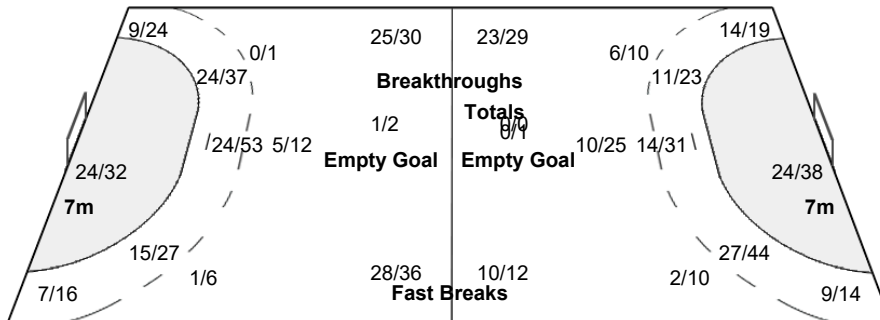

25th IHF Women's World Championship 2021

Spain

Cumulative Statistics

CRO - Croatia
After 6 matches

Shots Distribution

Players

Goals / Shots

1 BESEN L	3 POSAVEC P	7 KRŠNIK D	8 POSAVEC S	9 MIČIJEVIĆ C	12 KAPITANOVIĆ I	14 KALAUŠ L
0/2 0/1 2/2	1/2 2/3 1/1	2/2 1/1	0/1 5/7 3/3	1/1 1/1 3/4	0/1 1/1 2/3	1/2 1/4 3/7
	2-Missed 1-Post	1-Missed	1-Blocked 2-Missed 3-Post		1-Post	3-Missed 6-Blocked
17 JEŽIĆ K	25 BURIĆ L	28 SIMARA A	30 DEŽIĆ I	31 DEBELIĆ A	33 TURK A	35 MAMIĆ J
1/1 4/6 3/3	0/2 1/1 2/2	5/5 0/1 4/4	1/1 0/1 1/1	1/1 1/1 2/2	2/2 0/1 2/3	1/2 3/4 1/1
1-Missed 1-Post		1-Missed 1-Post		3-Missed 1-Post	1-Missed 2-Post	2-Missed 1-Post
40 PETIKA T	41 GUDELJ G	77 BLAŽEVIĆ V	91 PIJEVIĆ T			
1/3 1/2 2/2	1/1 2/2	1/2 2/5 2/2	3/3 10/12 8/10			
2-Missed 2-Post	2-Blocked	5-Missed 2-Post	1-Blocked			

Team

Goals / Shots

12/19	3/10	18/23
17/31	3/4	27/41
33/40	13/17	37/44

23-Missed 15-Post 10-Blocked

Offence

Defence

Goalkeepers

Saves / Shots

1/17	4/8	2/14
10/21	7/7	12/32
12/55	3/10	8/45

1 BESEN L

0/1		0/1
1/3		
1/2	1/2	1/7

12 KAPITANOVIĆ I

0/5	1/2	1/5
3/6	3/3	3/13
3/17	1/5	3/14

91 PIJEVIĆ T

1/11	3/6	1/9
6/12	4/4	9/18
8/36	1/3	4/24

Legend:

%	Efficiency	2Min	2-Minute Suspensions	6m	6-metre Shots	7m	7-metre Shots	9m	9-metre Shots
AS	Assists	BC	Blue Cards	BS	Blocked Shots	BT	Breakthroughs	EG	Empty Goal
FB	Fast Breaks	G/S	Goals/Shots	MP	Matches Played	N/A	Not Applicable	No.	Uniform Number
PR	Preliminary Round	RC	Red Cards	S/S	Saves/Shots	ST	Steals	TO	Turnovers
TP	Time Played	Wing	Wing Shots	YC	Yellow Cards