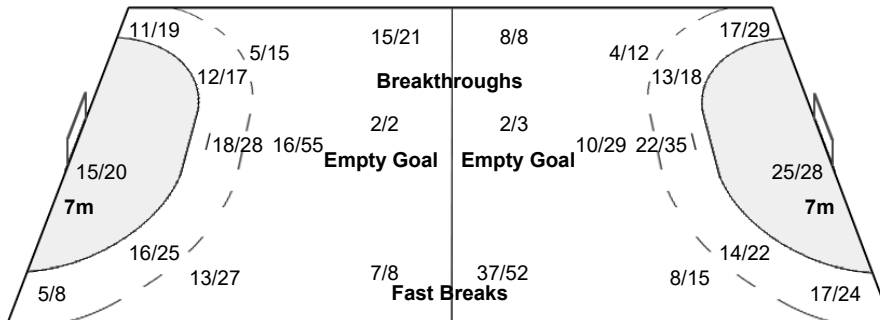

25th IHF Women's World Championship 2021

Spain

Cumulative Statistics

CGO - Congo
After 6 matches

Shots Distribution

Players

Goals / Shots

1 KODIA R	5 RUTIL K	6 DIVOKO KANGOU N	7 YIMGA D	10 HENDO M	13 MOUYAMBA B	15 NTONDELE A
	4/6 1/5 2/3	1/1 2/2 1/2 1/1	5/7 1/1 0/1 4/7	5/6 2/3 1/1 7/9	2/4 1/1 1/3 6/6	0/3 1/1 2/2
		3-Blocked	1-Missed 3-Post	1-Blocked 1-Missed	2-Missed	
16 BAZEKENE M	17 OBANGUE R	18 OKABANDE IKOBO P	23 NGOMBELE B	45 NKOU J	78 DIAGOURAGA F	79 DORSON S
	0/1 1/3	1/1 2/2 2/2	1/1 1/2 7/10	2/2 0/1 3/7 0/1 5/9	1/1 2/2 4/5 0/2 0/2 2/3 9/12	1/1 3/4 1/1 2/3 1/3 3/3 1/1 5/7
		1-Missed 1-Post	1-Blocked 6-Missed 5-Post	9-Blocked 1-Missed	2-Missed 1-Post 1-Blocked	1-Post
81 SARAIVA R	99 JAPPONT K					
1/1 2/3	3/3 1/1 1/1					1/1 1/2 2/4
1-Missed	1-Missed 1-Post					

Team

Goals / Shots

15/21	11/12	17/19
8/20	2/6	13/28
30/40	2/5	37/52

16-Missed 12-Post 15-Blocked

Offence

Defence

Goalkeepers

Saves / Shots

3/24	2/6	3/25
16/31	4/7	10/22
7/56	7/18	9/49

1 KODIA R

3/19	2/4	3/14
12/24	4/4	7/18
5/34	1/7	8/36

16 BAZEKENE M

0/5	0/2	0/11
4/7	0/2	3/4
2/22	6/11	1/12

Legend:	% Efficiency	2Min 2-Minute Suspensions	6m 6-metre Shots	7m 7-metre Shots	9m 9-metre Shots
AS Assists	BC Blue Cards	BS Blocked Shots	BT Breakthroughs	EG Empty Goal	No. Uniform Number
FB Fast Breaks	G/S Goals/Shots	MP Matches Played	N/A Not Applicable	ST Steals	TO Turnovers
PR Preliminary Round	RC Red Cards	S/S Saves/Shots			
TP Time Played	Wing Wing Shots	YC Yellow Cards