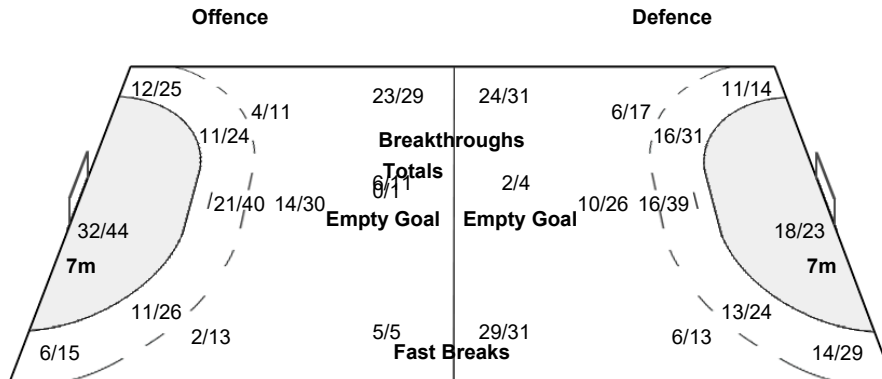

25th IHF Women's World Championship 2021

Spain

Cumulative Statistics

ARG - Argentina

After 6 matches

Shots Distribution

Players

Goals / Shots

1 CARRATU M	4 URBAN MEDEL R	5 PIZZO M	6 GARCIA G	7 CAMPIGLI R	10 MENDOZA L	12 ROSALEZ F
1/1	1/1 4/4 0/2 3/3 1/4 2/6	3/4 3/3	1/2 2/2 5/5	1/1 2/2 1/1 2/3 1/1	2/2 1/3 1/2 2/5 3/3 1/2 4/5	2/3 2/5 4/5
1-Missed	4-Missed	1-Blocked 1-Missed 2-Post	3-Missed		2-Missed	1-Blocked
13 GAVILAN G	15 MENA A	16 NINO L	17 CAVO M	18 SANS M	21 GANDULFO M	22 KARSTEN E
1/1 1/1 0/1	1/1 2/2 1/3	2/2 2/2 1/1	4/4 5/6 1/3 2/2 6/9 1/1 2/2	1/1 0/3 0/1	0/1 0/4 1/1 2/3	2/2 0/1 2/2 11/15 2/4 8/12 8/11 2/5 8/10
1-Missed 3-Post	1-Missed		4-Missed	1-Blocked 1-Missed	1-Post	1-Blocked 6-Missed 2-Post 3-Blocked
23 CISNEROS VILLAR V	25 CASASOLA M	26 DALLE CRODE L	36 OJEA CRISTINO D			
0/1	1/1 1/1 1/1 0/3 2/4 1/2	1/2 1/1 2/3 0/2 1/1 2/3 2/2	0/1 1/1			
	2-Missed 1-Post	4-Blocked 3-Missed 1-Post	1-Blocked			

Team

Goals / Shots

7/10	7/8	9/11
27/41	6/16	23/38
32/41	6/15	31/43

29-Missed 10-Post 12-Blocked

Goalkeepers

Saves / Shots

10/22	6/12	4/23
14/35	1/6	11/36
13/44	4/24	6/32

1 CARRATU M

10/20	5/8	2/16
13/29	1/1	8/29
8/26	2/11	4/24

12 ROSALEZ F

0/2	1/4	2/7
1/6	0/4	3/7
5/17	2/13	2/7

16 NINO L

Legend:	% Efficiency	2Min 2-Minute Suspensions	6m 6-metre Shots	7m 7-metre Shots	9m 9-metre Shots
AS Assists	BC Blue Cards	BS Blocked Shots	BT Breakthroughs	EG Empty Goal	No. Uniform Number
FB Fast Breaks	G/S Goals/Shots	MP Matches Played	N/A Not Applicable	ST Steals	TO Turnovers
PR Preliminary Round	RC Red Cards	S/S Saves/Shots	YC Yellow Cards		
TP Time Played	Wing Wing Shots