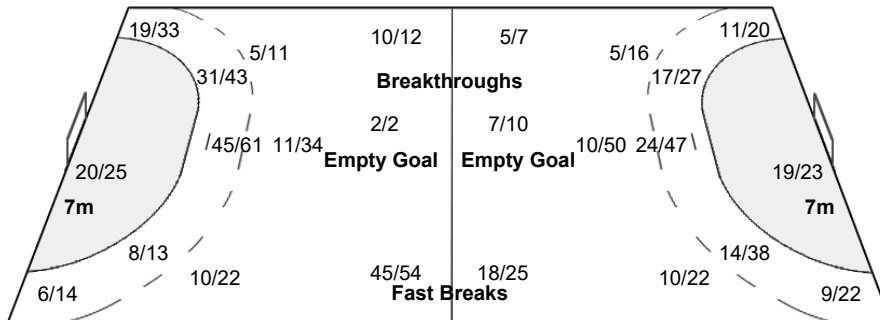

25th IHF Women's World Championship 2021

Spain

Cumulative Statistics

ANG - Angola
After 7 matches

Shots Distribution

Players

Goals / Shots

1 ALBERTO M	2 NENGANGA V	5 QUIZELETE M	6 MACHADO J	8 PAULO H	10 KASSOMA A	11 MARIO L
1/1	1/1 1/1 3/3	3/3 0/1 3/4	1/4 6/7 1/1 2/3 1/1 2/2 2/2	1/1 2/2 3/3 0/2 2/3 0/1 6/6	6/7 4/4 1/1 5/5 1/1 2/2 10/10 3/3 6/6	3/4 1/1 1/1 1/2 1/1 2/2
	2-Post 1-Blocked	1-Post	2-Missed 1-Post	2-Missed 1-Post	1-Missed 2-Post	1-Post
12 SOUSA H	13 FONSECA N	17 DOMBAXE W	18 PASCOAL S	19 PEMBA T	20 PAULO E	25 VENANCIO L
	2/3 2/2 4/6 1/1 10/11 1/2 3/3	2/2 1/1 0/1 2/4 5/7 1/2	1/1 5/6 0/1 0/1 1/6 4/5 1/1 5/5	2/2 1/2 1/1 2/2 3/4 0/1		4/5 2/2 1/3 0/1 3/4 5/6 1/1 2/2
	1-Post	2-Missed 1-Post	5-Missed 3-Post 4-Blocked			1-Missed 1-Post
80 MASSEU M	90 GUIALO I					
1/1 0/1 5/5 1/2	1/3 1/1 1/3 2/3 3/3 6/8 8/8					
1-Missed 3-Post	8-Missed 4-Post 1-Blocked					

Team

Goals / Shots

28/37	9/10	35/43
14/22	4/9	22/38
46/55	16/21	42/45

22-Missed 21-Post 6-Blocked

Offence

Defence

Goalkeepers

Saves / Shots

3/18	6/10	9/24
20/36	9/14	7/19
15/51	5/18	7/40

1 ALBERTO M

3/14	3/4	6/16
15/21	6/8	3/9
2/17	2/7	3/19

12 SOUSA H

0/4	2/2	1/5
4/9	3/6	1/6
5/21	3/7	3/15

20 PAULO E

	0/2	2/3
1/6		3/4
8/12	0/1	1/5

Legend:	% Efficiency	2Min 2-Minute Suspensions	6m 6-metre Shots	7m 7-metre Shots	9m 9-metre Shots
AS Assists	BC Blue Cards	BS Blocked Shots	BT Breakthroughs	EG Empty Goal	No. Uniform Number
FB Fast Breaks	G/S Goals/Shots	MP Matches Played	N/A Not Applicable	ST Steals	TO Turnovers
PR Preliminary Round	RC Red Cards	S/S Saves/Shots	YC Yellow Cards		
TP Time Played	Wing Wing Shots