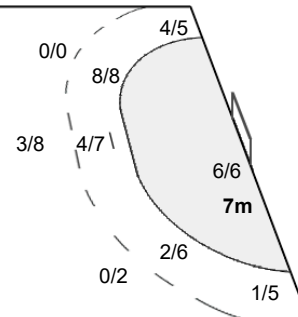

Defence

Goalkeepers Saves / Shots

2/6	1/7	0/5
4/7	1/1	2/3
3/8	1/4	2/10

1 MBEN BEDIANG I

0/1	0/1
1/2	
0/2	1/6

12 ABIANBAKON ONOUKOU

2/5	1/6	0/4
3/5	1/1	2/3
3/6	1/2	1/4

22 BALANA M

0/1