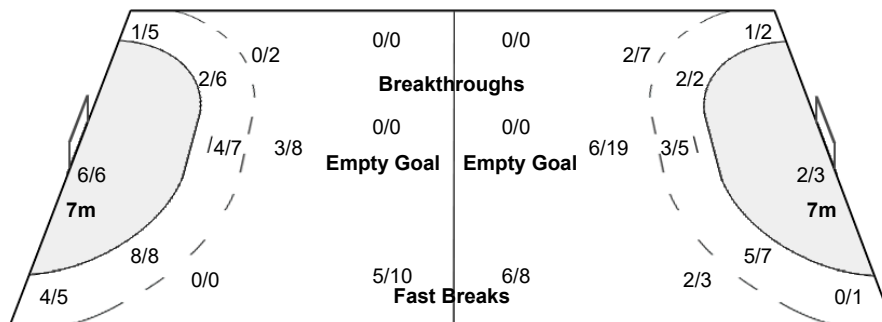

25th IHF Women's World Championship 2021

Spain

Match Team Statistics

Match No: 99

WED 15 DEC 2021

15:00

Pavello Pla de L'Arc

CMR 29 - 35 TUN

(15 - 20) (14 - 15)

Referees: ERDOGAN K / OZDENIZ I (TUR)

TUN - Tunisia

Shots Distribution

Players

Goals / Shots

5 BEN ABDALAH A	7 BOURI F	9 YAACOUB O	10 HAMROUNI A	11 BOUTHEINA A	14 JLEZI M	15 REZGUI R
0/1	0/1	0/1	1/2	0/1	1/1	1/2
	1/1		1/1	0/1	3/3	1/1
			1/2	1/1	2/2	0/2
			1/2	1/1	2/2	0/1
1-Post						1/1
						2-Post
16 OMRANI F	17 JOUINI C	21 HACHANA EP KERKENI	29 MASRI A	32 ZELFANI N	33 MKADEM R	88 AOUIJ F
		1/1	2/2	2/2	1/2	1/1
		1/1	1/1	1/1	0/1	
		1/2	1/1	2/2	1/1	
		1/2	1/1	1/2	0/1	
		1-Post	1-Missed	1-Blocked	1-Missed	
96 DARDOUR O	98 BELHADJ S					
0/1	1/1					
1-Post						

Team Goals / Shots

4/6	6/7	5/5
3/7	0/1	1/3
5/8	3/4	8/10
2-Missed	5-Post	1-Blocked

Offence

Defence

Goalkeepers Saves / Shots

0/4	1/1	3/5
2/3	1/2	4/6
2/7	3/8	2/11

16 OMRANI F

0/3	1/1	1/3
2/3	1/2	4/6
2/7	2/6	0/7

33 MKADEM R

0/1		2/2
	1/2	2/4

Legend:

%	Efficiency	2Min	2-Minute Suspensions	6m	6 metre Shots	7m	7-metre Shots	9m	9-metre Shots
AS	Assists	BC	Blue Cards	BS	Blocked Shots	BT	Breakthroughs	D	Direct Red Card
EG	Empty Goal	FB	Fast Breaks	G/S	Goals/Shots	N/A	Not Applicable	No.	Uniform Number
RC	Red Cards	S/S	Saves/Shots	ST	Steals	TO	Turnover	TP	Time Played
Wing	Wing Shots	X	Red Card After 3rd 2-Minute Suspension	YC	Yellow Cards