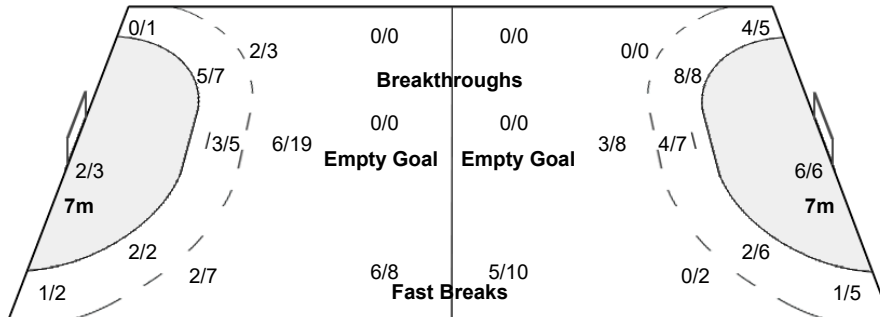

25th IHF Women's World Championship 2021

Spain

Match Team Statistics

Match No: 99

WED 15 DEC 2021

15:00

Pavello Pla de L'Arc

CMR 29 - 35 TUN

(15 - 20) (14 - 15)

Referees: ERDOGAN K / OZDENIZ I (TUR)

CMR - Cameroon

Shots Distribution

Players

Goals / Shots

1 MBEN BEDIANG I	2 NKOLO G	3 YUOH Y	9 EYENGA DJONG C	10 NGOUKO NGUESSEU A	12 ABIANBAKON ONOUKOU	15 ESSAM A
0/1	0/1	0/1	1/1	0/1	0/1	3/3
0/1	0/1	1/1	1/1	0/1	0/1	0/1
1/1	1/1	1/1	2/2	1/2	1/1	1/1
						1/1
						2/4
						2/2

1-Post 1-Missed

19 EBANGA BABOGA C	22 BALANA M	33 ATEBA ENGADI L	44 MBOUCHOU MANDOP A
1/1		1/1	0/1
1/1	1/2	0/1	1/2
1/2	5/5	1/2	0/1

1-Missed 4-Blocked 2-Missed 1-Post

Team Goals / Shots

4/4	0/1	2/5
1/3	1/2	2/6
5/7	5/8	9/11

4-Missed 2-Post 4-Blocked

Offence