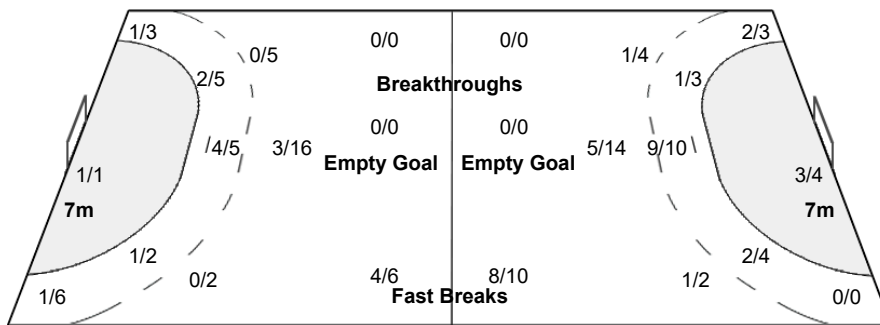

25th IHF Women's World Championship 2021

Spain

President's Cup Group I

Match Team Statistics

Match No: 96

MON 13 DEC 2021

17:30

Pavello Pla de L'Arc

CMR 32 - 17 IRI

(14 - 9) (18 - 8)

Referees: ERDOGAN K / OZDENIZ I (TUR)

IRI - Islamic Republic Of Iran

Shots Distribution

Players

Goals / Shots

7 YOUSEFI M 3/3 3-Missed	8 ABBASI N 2/2 0/1 0/1 2-Blocked	9 NOROUZI KHORZOUGH O 0/1 0/1 1-Missed	10 SHAHSAVARI A 1-Post	11 ZARE S 0/1 3-Blocked	12 KHALILI BEHFAR F 0/1	13 BAPIRI S 0/1
17 VATANPARAST TOOTOO 0/1 1/2 3-Post	18 BAZRAFKAN Z 1-Blocked	20 EIZADGASHT B 1/1 0/1 1/1 0/1	22 LAK H	24 KARIMI H	26 BIDADABDEGAH S 1-Blocked	27 KIYANIARA A 0/1 2/3 1/1 1/1 2-Missed 1-Blocked
64 ZENDEHBOUDI N 0/1	78 GHASEMI E 1/1 1/1 1/1					

Team Goals / Shots

3/4	0/2	2/3
0/3	0/2	2/4
6/8	1/4	3/3

6-Missed 4-Post 8-Blocked

Offence

Defence

Goalkeepers Saves / Shots

1/3	1/3	2/9
3/6		2/3
1/9	1/5	2/7

12 KHALILI BEHFAR F

1/3	1/3	2/9
3/6		2/3
1/9	1/5	2/7

18 BAZRAFKAN Z

22 LAK H

Legend:	% Efficiency	2Min 2-Minute Suspensions	6m 6 metre Shots	7m 7-metre Shots	9m 9-metre Shots
AS Assists	BC Blue Cards	BS Blocked Shots	BT Breakthroughs	D Direct Red Card	No. Uniform Number
EG Empty Goal	FB Fast Breaks	G/S Goals/Shots	N/A Not Applicable	No. Uniform Number	TP Time Played
RC Red Cards	S/S Saves/Shots	ST Steals	TO Turnover		
Wing Wing Shots	X Red Card After 3rd 2-Minute Suspension	YC Yellow Cards