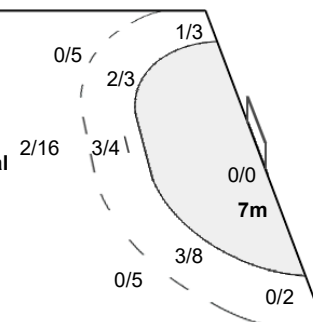

Team Goals / Shots

6/7	2/2	9/11
2/2	1/2	6/7
13/15	2/2	11/12

2-Missed 3-Post

Offence

Defence

Goalkeepers Saves / Shots

		1/2
4/5	1/1	3/4
4/8	2/4	1/3

1 ALBERTO M		

12 SOUSA H		
3/3	1/1	0/1
1/3	2/4	0/1

20 PAULO E		
		1/2
1/2		3/3
3/5		1/2

Legend:	% Efficiency	2Min 2-Minute Suspensions	6m 6 metre Shots	7m 7-metre Shots	9m 9-metre Shots
AS Assists	BC Blue Cards	BS Blocked Shots	BT Breakthroughs	D Direct Red Card	No. Uniform Number
EG Empty Goal	FB Fast Breaks	G/S Goals/Shots	N/A Not Applicable	No. Uniform Number	TP Time Played
RC Red Cards	S/S Saves/Shots	ST Steals	TO Turnover		
Wing Wing Shots	X Red Card After 3rd 2-Minute Suspension	YC Yellow Cards			