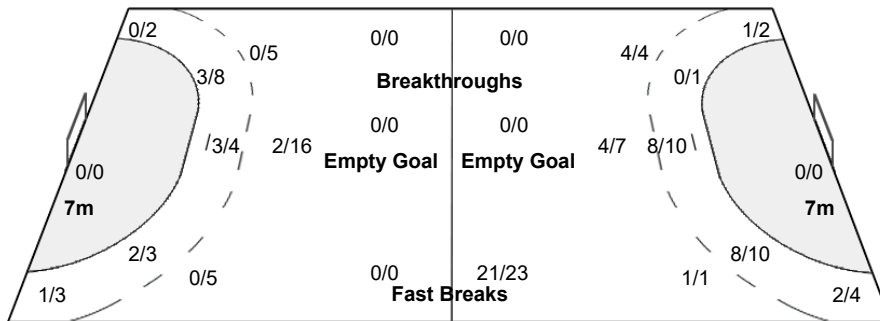

25th IHF Women's World Championship 2021

Spain

President's Cup Group I

Match Team Statistics

Match No: 95

MON 13 DEC 2021

15:00

Pavello Pla de L'Arc

UZB 11 - 52 ANG

(5 - 30) (6 - 22)

Referees: SA M / SA V (POR)

UZB - Uzbekistan

Shots Distribution

Players

Goals / Shots

Player	Goals	Shots	Blocked	Missed
1 SULTONOVA S	0	1	0	1
2 KHUDOYKULOVA M	0	2	1	1
3 MUKHAMADOVA M	1	1	0	0
4 SAFAROVA K	0	1	0	1
5 BOTIROVA Z	0	2	0	2
6 MIRZAEVA Z	0	3	1	2
7 YUSUPOVA N	1	2	1	1
8 MUSTAFAEVA A	0	1	0	1
9 ALLAYAROVA Z	0	2	0	2
10 SULTANOVA D	0	1	0	1
11 RAZAKBERGENOVA S	1	1	0	0
12 MAMIROVA T	0	2	0	2
13 OBIDJONOVA C	0	2	0	2
15 ABDUMANNONOVA O	0	1	0	1
17 VOSILJONOVA M	0	1	0	1

Team Goals / Shots

1/5	0/1	1/2
4/8	2/4	2/3

8-Missed 11-Blocked

Offence