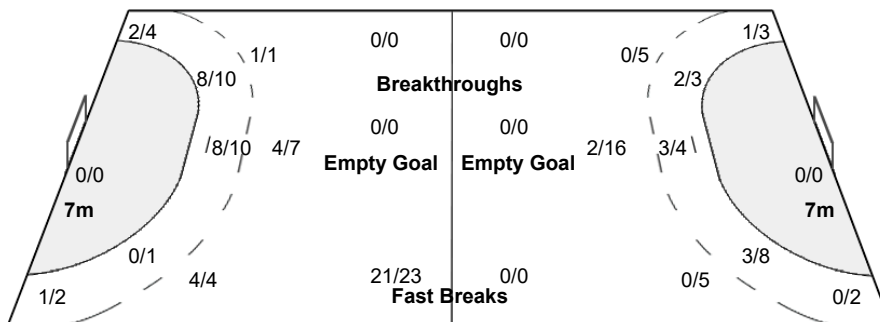

25th IHF Women's World Championship 2021

Spain

President's Cup Group I

Match Team Statistics

Match No: 95

MON 13 DEC 2021

15:00

Pavello Pla de L'Arc

UZB 11 - 52 ANG

(5 - 30) (6 - 22)

Referees: SA M / SA V (POR)

ANG - Angola

Shots Distribution

Players

Goals / Shots

1 ALBERTO M	2 NENGANGA V	5 QUIZELETE M	6 MACHADO J	8 PAULO H	10 KASSOMA A	11 MARIO L
	1/1	1/1	2/2	1/1 1/1 2/2	1/2 1/1	
	1/1		1/1		3/3 1/1 1/1	1/1 1/1 1/1
1-Missed						
12 SOUSA H	13 FONSECA N	17 DOMBAXE W	18 PASCOAL S	19 PEMBA T	20 PAULO E	25 VENANCIO L
	0/1		1/2	1/1		1/1
1/1	1/1	1/2		1/1		0/1 1/1
2/2	3/3	3/4	1/1	2/2	1/2	0/1
1-Post						
80 MASSEU M	90 GUIALO I					
1/1	1/1	2/2				
		1/1				
1-Missed 1-Post		1-Post				

Team Goals / Shots

6/7	2/2	9/11
2/2	1/2	6/7
13/15	2/2	11/12

2-Missed 3-Post

Offence