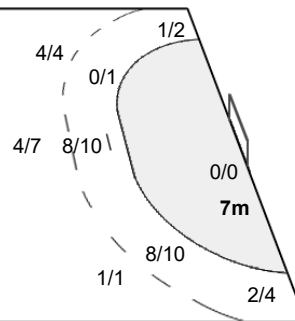

Defence

Goalkeepers Saves / Shots

1/7	0/2	2/11
0/2	1/2	1/7
2/15	0/2	1/12

1 SULTONOVA S

1/2	0/2
0/1	1/4
0/3	0/2

12 MAMIROVA T

0/5	0/2	2/9
0/1	1/2	0/3
2/12	0/2	1/10