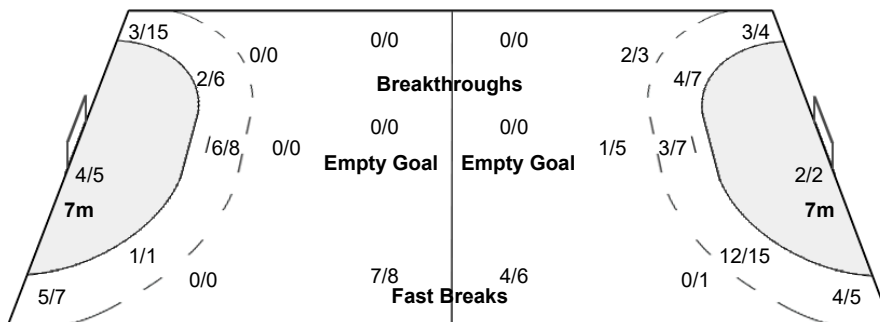

25th IHF Women's World Championship 2021

Spain

President's Cup Group II

Match Team Statistics

Match No: 94

SUN 12 DEC 2021

17:30

Pavello Pla de L'Arc

TUN 35 - 28 PAR

(17 - 11) (18 - 17)

Referees: LOVIN C / STANCU S (ROU)

PAR - Paraguay

Shots Distribution

Players

Goals / Shots

Player	Goals	Shots	Notes
1 ACOSTA M			
2 ACUNA F	1/1	0/1	
		1/2	
		0/1	
4 INSFRA F		2/3	1-Missed
		1/2	
		1/1	
5 ROLON K			
6 FIORE S		1/1	1-Post
		1/1	
7 dos SANTOS K			
		1/1	
8 FLEITAS J			
9 FARIA M	0/1		
	1/1		
10 GONZALEZ G			1-Missed
11 LEIVA D		1/1	
		0/1	
		2/4	
12 OCAMPOS F			
13 VILLALBA S		0/1	
		0/1	
14 FERNANDEZ M		1/1	
		2/2	
		3/3	
		1/2	
19 GIMENEZ N			1/1
21 MISKINICH A			
26 MENDOZA J		0/1	
		0/2	
		0/1	
		0/1	

Team

Goals / Shots

1/1	1/2	3/3
5/10	1/4	6/7
5/10	0/1	6/7

3-Missed 2-Post

Offence