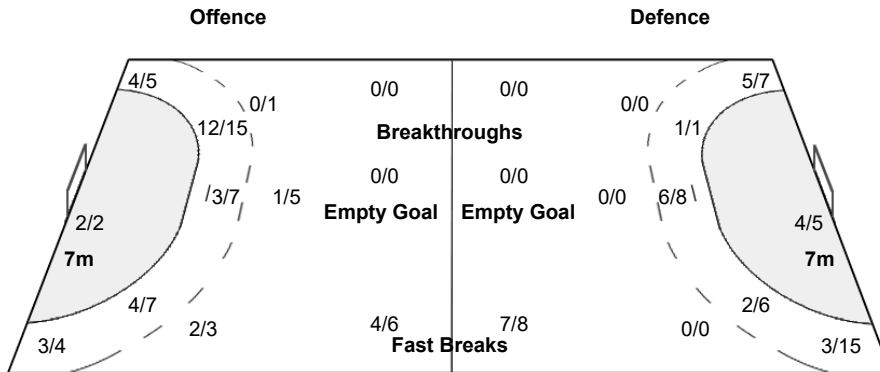

### Shots Distribution

#### Team

Goals / Shots

3/3	4/4	4/4
4/8	1/2	8/9
4/5	0/1	7/9

3-Missed 4-Post 2-Blocked