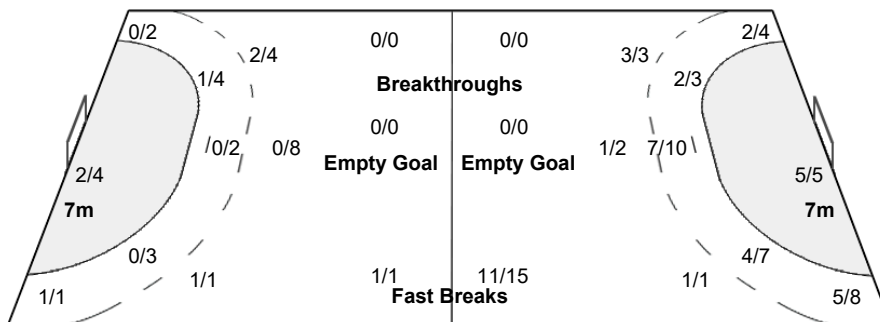

Offence

Defence

Goalkeepers

Saves / Shots

12 KHALILI BEHFAR F

18 BAZRAFKAN Z

22 LAK H

Legend:

%	Efficiency	2Min	2-Minute Suspensions	6m	6 metre Shots	7m	7-metre Shots	9m	9-metre Shots
AS	Assists	BC	Blue Cards	BS	Blocked Shots	BT	Breakthroughs	D	Direct Red Card
EG	Empty Goal	FB	Fast Breaks	G/S	Goals/Shots	N/A	Not Applicable	No.	Uniform Number
RC	Red Cards	S/S	Saves/Shots	ST	Steals	TO	Turnover	TP	Time Played
Wing	Wing Shots	X	Red Card After 3rd 2-Minute Suspension	YC	Yellow Cards