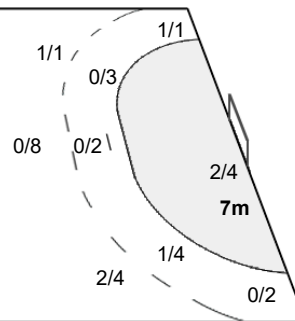

Defence

Goalkeepers Saves / Shots

0/1	2/2	1/1
6/9	1/2	0/2

1 ALBERTO M

	1/1	
1/3		0/1

12 SOUSA H

0/1	1/1	0/1
1/2	1/1	0/1

20 PAULO E

		1/1
4/4