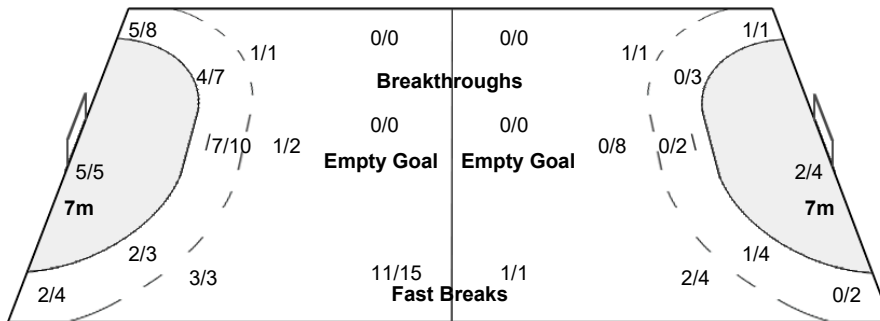

25th IHF Women's World Championship 2021

Spain

President's Cup Group I

Match Team Statistics

Match No: 91

SAT 11 DEC 2021

15:00

Pavello Pla de L'Arc

ANG 41 - 8 IRI

(24 - 4) (17 - 4)

Referees: STANCU S / LOVIN C (ROU)

ANG - Angola

Shots Distribution

Players

Goals / Shots

1 ALBERTO M	2 NENGANGA V	5 QUIZELETE M	6 MACHADO J	8 PAULO H	10 KASSOMA A	11 MARIO L
0/1	1/1	1/1	0/2	1/1	3/3	1/1
			1/1	2/3	1/1	1/1
		1/1	1/1	1/2	1/1	0/1
					1-Missed	1-Post
12 SOUSA H	13 FONSECA N	17 DOMBAXE W	18 PASCOAL S	19 PEMBA T	20 PAULO E	25 VENANCIO L
	1/1		1/1			3/3
			1/2	0/1		
	2/2	1/1	1/1	1/1		0/1
	1-Post		1-Missed 1-Post			
80 MASSEU M	90 GUIALO I					
0/1	1/1					
						2/2
1-Post	1-Missed					

Team Goals / Shots

9/11	1/2	7/7
4/6		4/6
9/11	2/3	5/5

3-Missed 4-Post

Offence