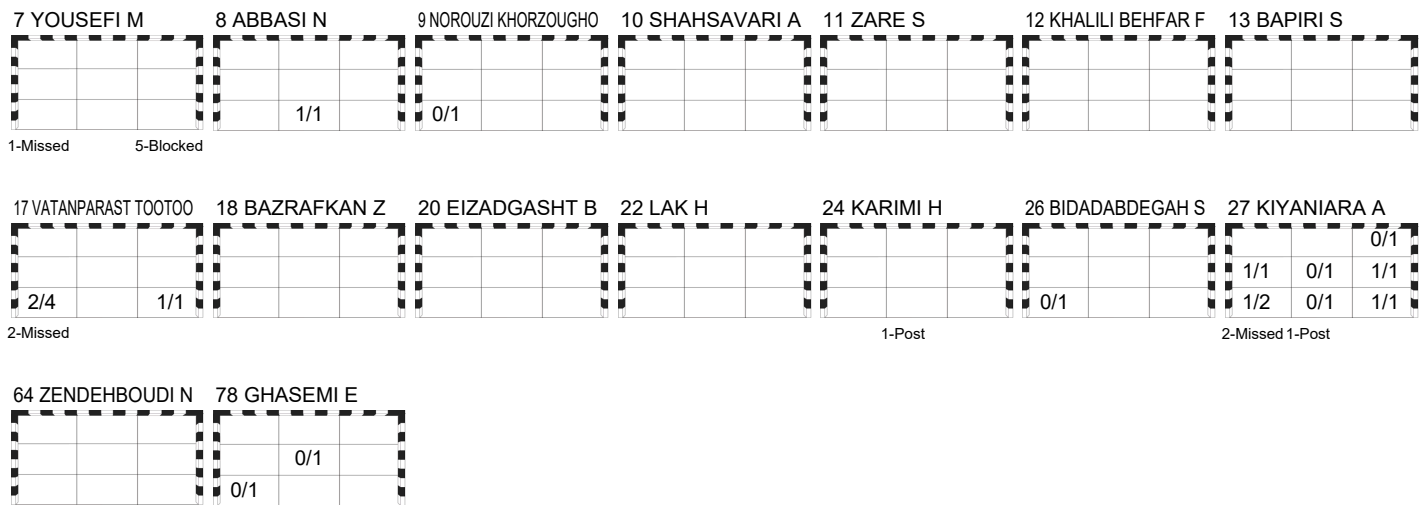

Pavello Pla de L'Arc

ANG 41 - 8 IRI

(24 - 4) (17 - 4)

Referees: STANCU S / LOVIN C (ROU)

IRI - Islamic Republic Of Iran

Shots Distribution

Players

Goals / Shots