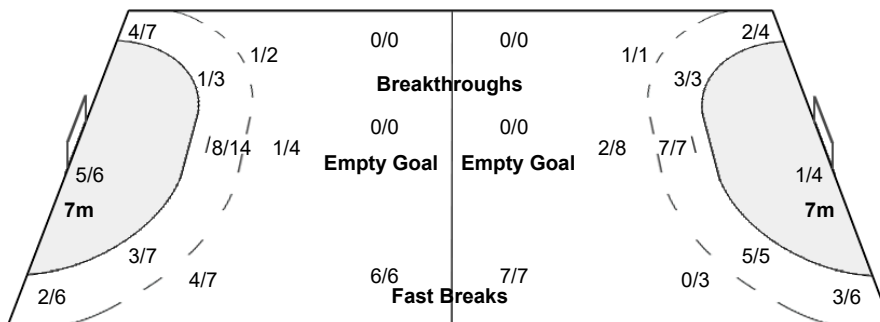

25th IHF Women's World Championship 2021

Spain

President's Cup Group I

Match Team Statistics

Match No: 88

THU 9 DEC 2021

17:30

Pavello Pla de L'Arc

IRI 32 - 37 UZB

(18 - 20) (14 - 17)

Referees: ELSAIED H / ELSAIED Y (EGY)

UZB - Uzbekistan

Shots Distribution

Players

Goals / Shots

1 SULTONOVA S	2 KHUDOYKULOVA M	3 MUKHAMADOVA M	4 SAFAROVA K	5 BOTIROVA Z	6 MIRZAEVA Z	7 YUSUPOVA N
	1/2 2/2	3/4 2/3 3/3	0/1 0/1 1/1	0/1		0/1 2/2 0/1 0/1
8 MUSTAFAEVA A	9 ALLAYAROVA Z	10 SULTANOVA D	11 RAZAKBERGENOVA S	12 MAMIROVA T	13 OBIDJONOVA C	14 BAHROMOVA D
	0/1		1/1 0/1	0/1 5/5	1/1 1/2	2/5 1/1 3/3 1/1 1/3
15 ABDUMANNONOVA O	17 VOSILJONOVA M					
0/1 0/1	2/2 0/1 3/4					

1-Blocked

3-Post 2-Blocked

Team Goals / Shots

5/8	0/1	5/7
3/4	0/2	3/6
11/16	0/2	10/13

3-Post 3-Blocked

Offence