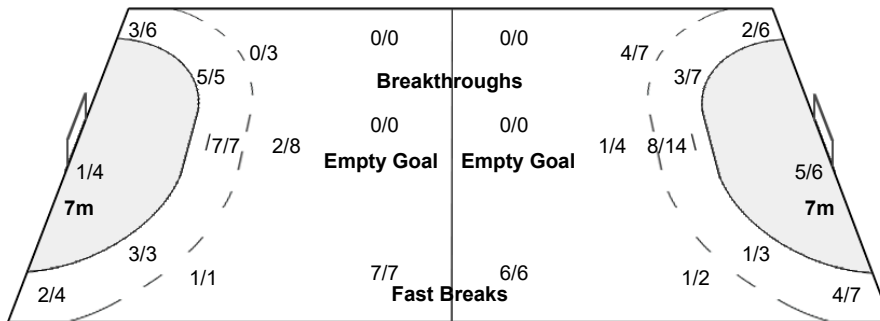

25th IHF Women's World Championship 2021

Spain

President's Cup Group I

Match Team Statistics

Match No: 88

THU 9 DEC 2021

17:30

Pavello Pla de L'Arc

IRI 32 - 37 UZB

(18 - 20) (14 - 17)

Referees: ELSAIED H / ELSAIED Y (EGY)

IRI - Islamic Republic Of Iran

Shots Distribution

Players

Goals / Shots

7 YOUSEFI M	8 ABBASI N	9 NOROUZI KHORZOUGH O	10 SHAHSAVARI A	11 ZARE S	12 KHALILI BEHFAR F	13 BAPIRI S
1/1		2/2				1/1
1/1	1/1	0/2				
2/2	1/1	1/1		0/1		1/2
2-Missed						1-Missed
17 VATANPARAST TOOTOO	18 BAZRAFKAN Z	20 EIZADGASHT B	22 LAK H	24 KARIMI H	26 BIDADABDEGAH S	27 KIYANIARA A
						1/1
	1/2			0/2	1/1	1/1
		0/1	2/2	1/1	1/1	2/2
1-Blocked		1-Missed		1-Post		1-Post
64 ZENDEHBOUDI N	78 GHASEMI E					
						1/1
	1/1					
	7/7	0/1				

Team Goals / Shots

2/2		4/4
5/5	0/4	3/4
14/17	1/2	3/5
4-Missed	2-Post	2-Blocked

Offence