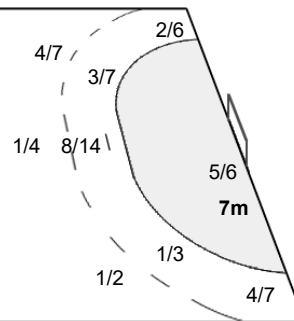

Defence

Goalkeepers Saves / Shots

3/8	1/1	2/7
1/4	2/2	3/6
5/16	2/2	3/13

12 KHALILI BEHFAR F

2/6	1/1	2/3
0/3	2/2	2/5
4/13	1/1	3/7

18 BAZRAFKAN Z

0/1		0/1

22 LAK H

1/2		0/4
1/1		1/1
1/2	1/1	0/5