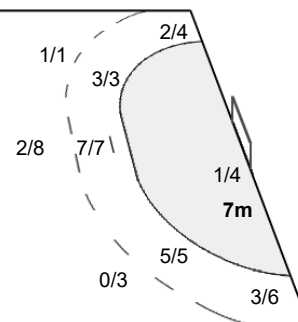

Defence

Goalkeepers Saves / Shots

0/2	0/4
0/5	4/4
3/17	1/2

1 SULTONOVA S

0/2	0/1
0/4	1/2
2/10	1/2

12 MAMIROVA T

0/1	0/3
0/1	4/4
1/7	0/2

Legend:	% Efficiency	2Min 2-Minute Suspensions	6m 6 metre Shots	7m 7-metre Shots	9m 9-metre Shots
AS Assists	BC Blue Cards	BS Blocked Shots	BT Breakthroughs	D Direct Red Card	No. Uniform Number
EG Empty Goal	FB Fast Breaks	G/S Goals/Shots	N/A Not Applicable	No. Uniform Number	TP Time Played
RC Red Cards	S/S Saves/Shots	ST Steals	TO Turnover		
Wing Wing Shots	X Red Card After 3rd 2-Minute Suspension	YC Yellow Cards