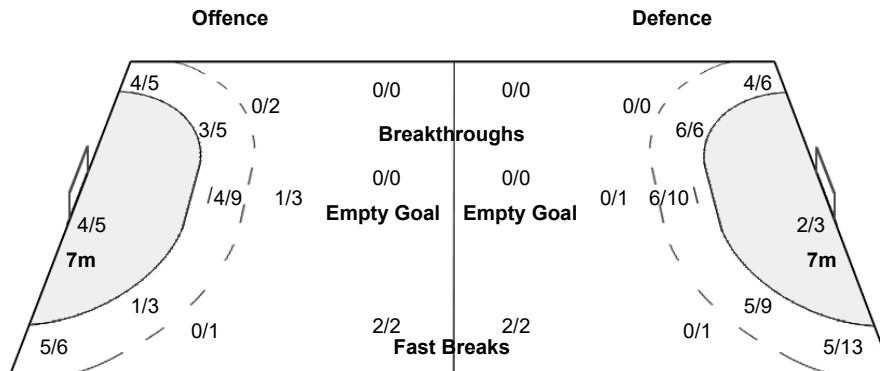

Goalkeepers
Saves / Shots

1/4	0/1
1/12	4/4
0/3	2/6
	1/6

1 LU C

12 HUANG X

1/4		
1/10	3/3	1/4
0/2	1/4	1/3

66 SONG C

Legend:

%	Efficiency	2Min	2-Minute Suspensions	6m	6 metre Shots	7m	7-metre Shots	9m	9-metre Shots
AS	Assists	BC	Blue Cards	BS	Blocked Shots	BT	Breakthroughs	D	Direct Red Card
EG	Empty Goal	FB	Fast Breaks	G/S	Goals/Shots	N/A	Not Applicable	No.	Uniform Number
RC	Red Cards	S/S	Saves/Shots	ST	Steals	TO	Turnover	TP	Time Played
Wing	Wing Shots	X	Red Card After 3rd 2-Minute Suspension	YC	Yellow Cards