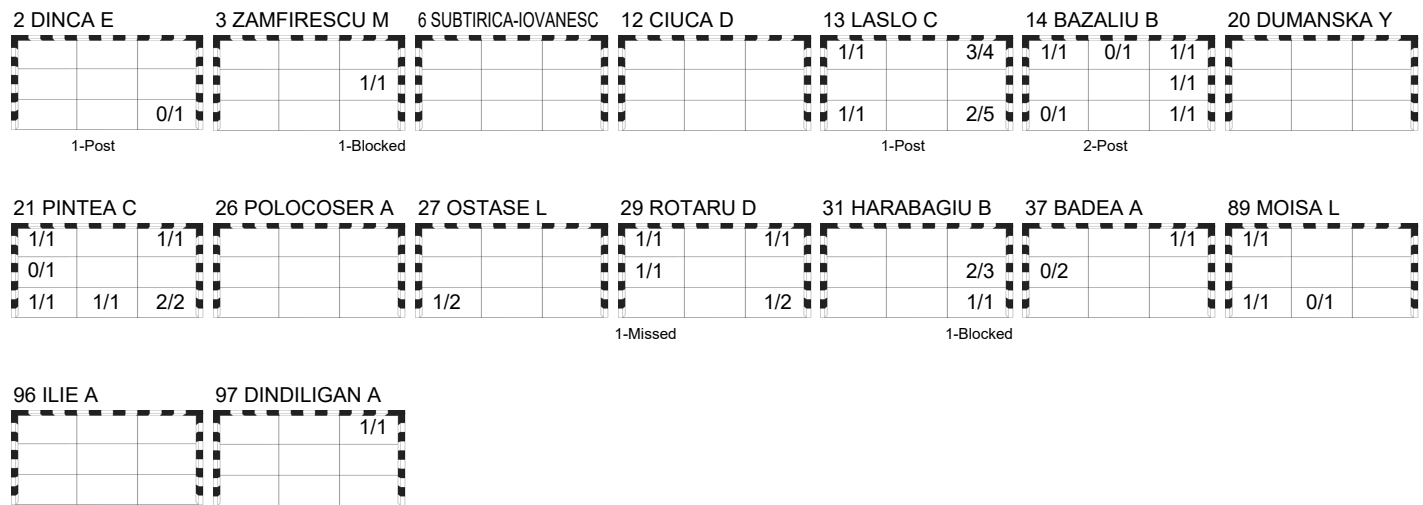

Number of Attacks: 56, Scoring Efficiency: 54%

25th IHF Women's World Championship 2021

Spain

Main Round - Group II

Match Team Statistics

Match No: 83

MON 13 DEC 2021

18:00

Sports Center Castellon

SWE 34 - 30 ROU

(19 - 14) (15 - 16)

Referees: MITROVIC N / VESOVIC M (MNE)

ROU - Romania

Shots Distribution

Players

Goals / Shots