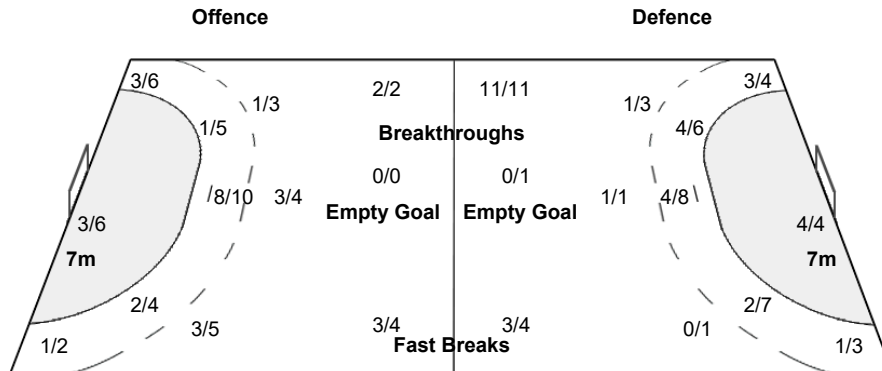

Goalkeepers
Saves / Shots

1/5	0/2	4/9
3/7		1/1
0/9	1/1	1/11

12 CIUCA D

		0/1

20 DUMANSKA Y

1/5	0/2	4/9
3/7		1/1
0/9	1/1	1/10

Legend:

%	Efficiency	2Min	2-Minute Suspensions	6m	6 metre Shots	7m	7-metre Shots	9m	9-metre Shots
AS	Assists	BC	Blue Cards	BS	Blocked Shots	BT	Breakthroughs	D	Direct Red Card
EG	Empty Goal	FB	Fast Breaks	G/S	Goals/Shots	N/A	Not Applicable	No.	Uniform Number
RC	Red Cards	S/S	Saves/Shots	ST	Steals	TO	Turnover	TP	Time Played
Wing	Wing Shots	X	Red Card After 3rd 2-Minute Suspension	YC	Yellow Cards