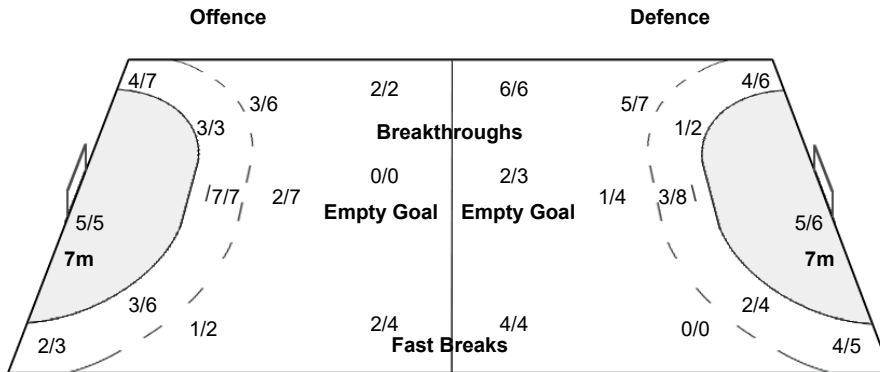

25th IHF Women's World Championship 2021

Spain

Main Round - Group II

Match Team Statistics

Match No: 82

MON 13 DEC 2021

20:30

Sports Center Castellon

NED 34 - 37 NOR

(17 - 17) (17 - 20)

Referees: KONJICANIN A / KONJICANIN D (BIH)

NED - Netherlands

Shots Distribution

Players

Goals / Shots

6 van der HEIJDEN L	7 BONT D	8 ABBINGH L	9 NUSSER L	10 SNELDER D	12 van WETERING B	18 DULFER K
0/1	0/1	1/1	1/1	0/1	0/1	1/1
1/1		0/1	1/2	0/1	1/1	
		1/1		3/3	1/1	2/2
		1-Blocked		1-Missed	1/1	0/1
					1/1	1/1

19 FRERIKS M	20 SMITS I	22 SPRENGERS Z	26 MALESTEIN A	31 VOLLEBREGT K	33 WESTER T	38 TEN HOLTE Y
1/1	1/1		0/1			
	0/1		1/1			
	0/1		0/1			
	4/4		2/2			
	2-Post		1/1			

48 HOUSHEER D	79 POLMAN E
1/1	
1/1	
0/1	
1/1	
2/2	
1/1	
2/2	
2-Blocked	

Team Goals / Shots		
4/5	1/2	5/6
2/3	0/2	2/6
6/8	2/3	12/12
1-Missed	2-Post	3-Blocked

Goalkeepers Saves / Shots		
0/4	1/2	1/2
2/7	3/3	3/5
1/12	1/7	0/7

33 WESTER T		
0/4	1/2	1/2
2/7	3/3	3/3
1/11	1/6	0/6

38 TEN HOLTE Y		
		0/1
		0/1