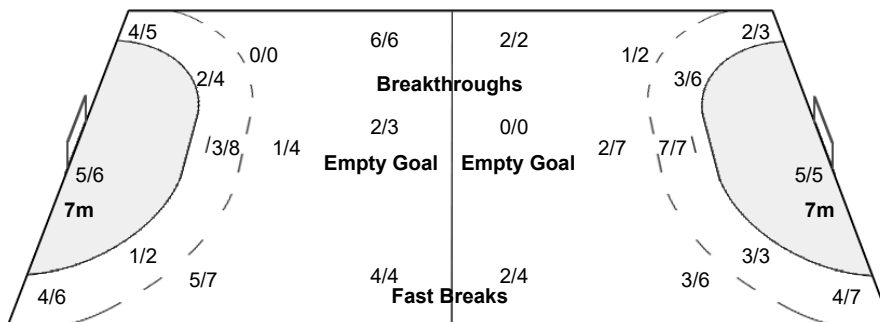

25th IHF Women's World Championship 2021

Spain

Main Round - Group II

Match Team Statistics

Match No: 82

MON 13 DEC 2021

20:30

Sports Center Castellon

NED 34 - 37 NOR

(17 - 17) (17 - 20)

Referees: KONJICANIN A / KONJICANIN D (BIH)

NOR - Norway

Shots Distribution

Players

Goals / Shots

2 REISTAD H 1/1 0/1 1/1 2/2	3 HEGH ARNTZEN E 1/1 2/2	4 KRISTIANSEN V 0/1	9 MORK N 1/1 0/1 2/3 1/2 1/1 0/1 3/3	10 BREDAL OFTEDAL S 1/1	11 AUNE M 1/1 1/1 2/2	12 SOLBERG S 0/1 1/1
1-Missed			1-Blocked			
13 BRATTSET DALE K 1/2	15 INGSTAD V 0/1 1/1	16 LUNDE K 0/1	19 HOGDAHL M	20 JACOBSEN M 0/1	23 HERREM C 2/2 4/4 1/1	24 SOLBERG-ISAKSEN S
1-Missed					2-Post	
25 BREISTOL K 0/1	30 AARDAHL M 1/1					
1-Blocked						

Team Goals / Shots

4/4	1/2	1/2
5/7	0/3	2/5
11/12	6/7	7/7

2-Missed 2-Post 2-Blocked

Offence

Defence

Goalkeepers Saves / Shots

1/5	1/2	1/6
1/3	2/2	4/6
2/8	1/3	0/12

12 SOLBERG S

1/5	1/1	1/4
1/3	2/2	4/5
2/6	1/3	0/7

16 LUNDE K

	0/1	0/2
		0/1
0/2		0/4

Legend:	% Efficiency	2Min 2-Minute Suspensions	6m 6 metre Shots	7m 7-metre Shots	9m 9-metre Shots
AS Assists	BC Blue Cards	BS Blocked Shots	BT Breakthroughs	D Direct Red Card	No. Uniform Number
EG Empty Goal	FB Fast Breaks	G/S Goals/Shots	N/A Not Applicable	No. Uniform Number	TP Time Played
RC Red Cards	S/S Saves/Shots	ST Steals	TO Turnover		
Wing Wing Shots	X Red Card After 3rd 2-Minute Suspension	YC Yellow Cards