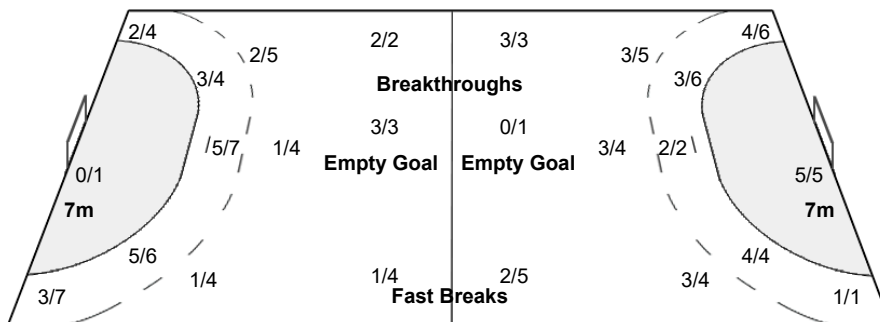

Team Goals / Shots

Offence