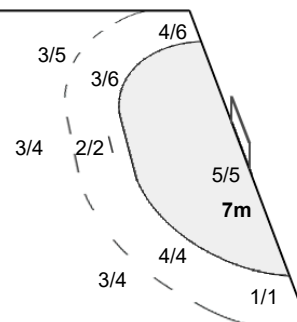

Defence

Goalkeepers Saves / Shots

Legend:	% Efficiency	2Min 2-Minute Suspensions	6m 6 metre Shots	7m 7-metre Shots	9m 9-metre Shots
AS Assists	BC Blue Cards	BS Blocked Shots	BT Breakthroughs	D Direct Red Card	No. Uniform Number
EG Empty Goal	FB Fast Breaks	G/S Goals/Shots	N/A Not Applicable	No. Uniform Number	TP Time Played
RC Red Cards	S/S Saves/Shots	ST Steals	TO Turnover		
Wing Wing Shots	X Red Card After 3rd 2-Minute Suspension	YC Yellow Cards