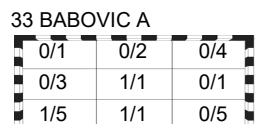

Team Goals / Shots

Offence

Defence

Goalkeepers Saves / Shots

Legend:	% Efficiency	2Min 2-Minute Suspensions	6m 6 metre Shots	7m 7-metre Shots	9m 9-metre Shots
AS Assists	BC Blue Cards	BS Blocked Shots	BT Breakthroughs	D Direct Red Card	No. Uniform Number
EG Empty Goal	FB Fast Breaks	G/S Goals/Shots	N/A Not Applicable	No. Uniform Number	TP Time Played
RC Red Cards	S/S Saves/Shots	ST Steals	TO Turnover		
Wing Wing Shots	X Red Card After 3rd 2-Minute Suspension	YC Yellow Cards			