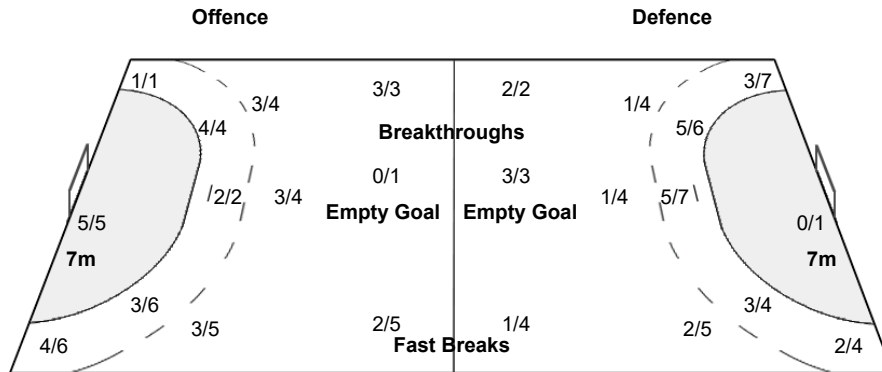

25th IHF Women's World Championship 2021

Spain

Main Round - Group I

Match Team Statistics

Match No: 81

MON 13 DEC 2021

15:30

Palau d'Esports de Granollers

POL 33 - 28 MNE

(16 - 9) (17 - 19)

Referees: PAOLANTONI M / GARCIA M (ARG)

POL - Poland

Shots Distribution

Players

Goals / Shots

2 ZIMNY A	3 PLOMINSKA O	8 KOBYLINSKA M	9 BALSAM M	10 GEGA M	13 MATUSZCZYK S	16 PLACZEK A
	1/1	0/1 0/1	2/2		1/1 1/1 1/1	
	1/1	1/1	1/1 1/1		1/1	
		1-Missed		1-Missed		

17 GORNA A	22 ROSIAK A	39 NOSEK N	44 NIEWIADOMSKA J	66 SZARAWAGA J	89 ACHRUK K	94 ROSZAK R
0/1	1/1	1/1 1/1				2/2
	1/1	5/5	1/1 0/1		0/1	3/3
	1-Post	1-Post			1-Post	1-Missed

96 NOCUN D	99 MALICZKIEWICZ M
0/1 3/3	
1/1	
1-Missed	

Team Goals / Shots		
2/2	3/4	6/7
4/5	2/3	1/1
8/9	0/1	7/7
4-Missed	3-Post	

Goalkeepers Saves / Shots		
1/4	0/1	2/5
2/5	1/4	2/4
2/9	0/2	3/7

16 PLACZEK A		
1/4	0/1	2/5
2/3	1/3	1/3
2/7	0/1	3/6

99 MALICZKIEWICZ M		
0/2		1/1
0/2	0/1	0/1