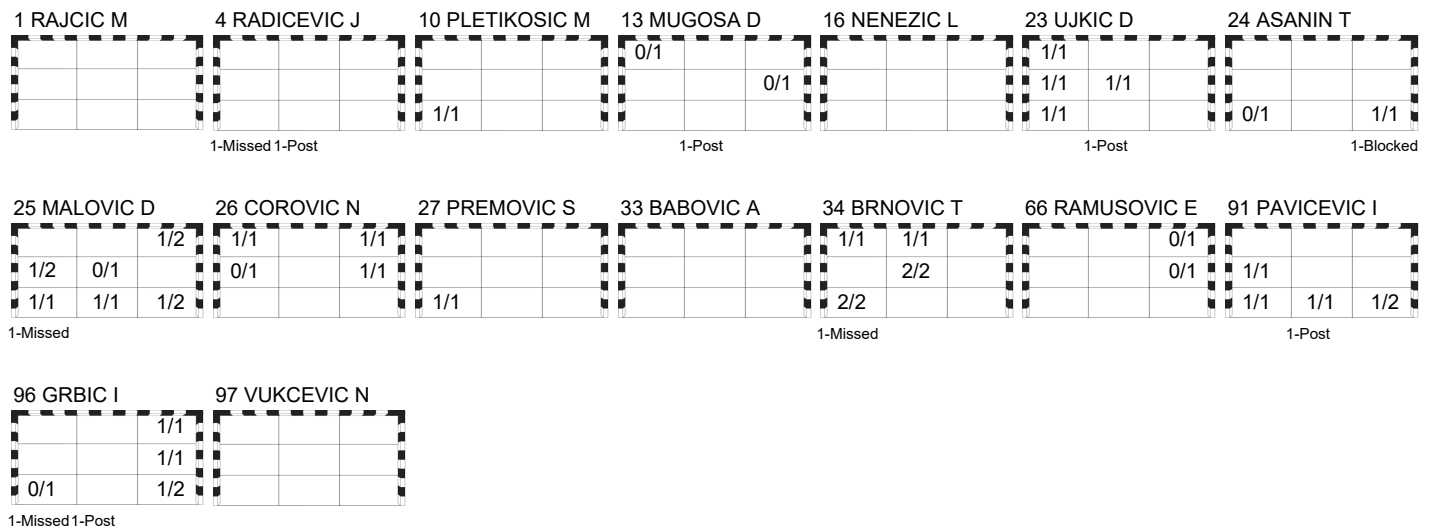

Number of Attacks: 61, Scoring Efficiency: 46%

25th IHF Women's World Championship 2021

Spain

Main Round - Group I

Match Team Statistics

Match No: 81

MON 13 DEC 2021

15:30

Palau d'Esports de Granollers

POL 33 - 28 MNE

(16 - 9) (17 - 19)

Referees: PAOLANTONI M / GARCIA M (ARG)

MNE - Montenegro

Shots Distribution

Players

Goals / Shots

Team Goals / Shots

Offence

Defence

Goalkeepers Saves / Shots

Legend:	% Efficiency	2Min 2-Minute Suspensions	6m 6 metre Shots	7m 7-metre Shots	9m 9-metre Shots
AS Assists	BC Blue Cards	BS Blocked Shots	BT Breakthroughs	D Direct Red Card	No. Uniform Number
EG Empty Goal	FB Fast Breaks	G/S Goals/Shots	N/A Not Applicable	No. Uniform Number	TP Time Played
RC Red Cards	S/S Saves/Shots	ST Steals	TO Turnover		
Wing Wing Shots	X Red Card After 3rd 2-Minute Suspension	YC Yellow Cards			