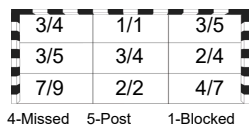

Number of Attacks: 61, Scoring Efficiency: 46%

25th IHF Women's World Championship 2021

Spain

Main Round - Group I

Match Team Statistics

Match No: 81

MON 13 DEC 2021

15:30

Team Goals / Shots

Offence

Defence

Goalkeepers Saves / Shots

Legend:	% Efficiency	2Min 2-Minute Suspensions	6m 6 metre Shots	7m 7-metre Shots	9m 9-metre Shots
AS Assists	BC Blue Cards	BS Blocked Shots	BT Breakthroughs	D Direct Red Card	No. Uniform Number
EG Empty Goal	FB Fast Breaks	G/S Goals/Shots	N/A Not Applicable	No. Uniform Number	TP Time Played
RC Red Cards	S/S Saves/Shots	ST Steals	TO Turnover		
Wing Wing Shots	X Red Card After 3rd 2-Minute Suspension	YC Yellow Cards			