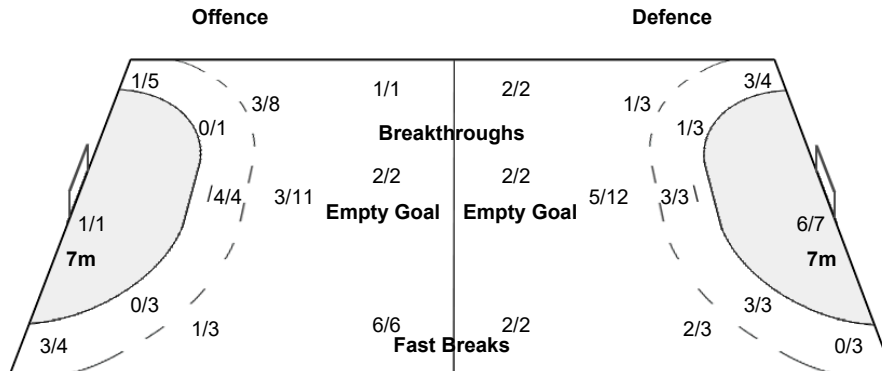

25th IHF Women's World Championship 2021

Spain

Main Round - Group I

Match Team Statistics

Match No: 80

MON 13 DEC 2021

18:00

Palau d'Esports de Granollers

SRB 31 - 25 SLO

(19 - 14) (12 - 11)

Referees: MERZ M / KUTTLER T (GER)

SLO - Slovenia

Shots Distribution

Players

Goals / Shots

3 JURIC M	6 GROS A	7 OMOREGIE E	9 ZABJEK N	10 STANKO T	16 VOJNOVIC M	17 LJEPOJA N
	1/1 0/1	2/2 1/1 0/1	2/3 1/1	1/2 1/1		1/2 1/1
	2-Missed	2-Blocked	1-Post	1-Post		
18 ZULIC N	20 VARAGIC A	21 PANDZIC A	28 SVETIK M	29 COPI Z	41 BEGANOVIC A	44 MRMOLJA D
	1/1 1/2 1/1	1/2 1/1	0/1 1/1	0/1 1/1		
	1-Post					
66 GOMILAR ZICKERO T	96 KRAMAR P					
0/2	1/1 1/1					2/2
	1-Missed 1-Post					

Team
Goals / Shots

6/9	1/2	5/7
3/8	2/3	1/1
1/2	1/1	5/7

3-Missed 4-Post 2-Blocked

Goalkeepers
Saves / Shots

0/2	0/1	2/6
1/5	0/2	2/3
3/10	1/3	3/11

16 VOJNOVIC M

0/2		

21 PANDZIC A

	0/1	2/6
1/5	0/2	2/3
2/8	1/3	3/11

Legend:

%	Efficiency	2Min	2-Minute Suspensions	6m	6 metre Shots	7m	7-metre Shots	9m	9-metre Shots
AS	Assists	BC	Blue Cards	BS	Blocked Shots	BT	Breakthroughs	D	Direct Red Card
EG	Empty Goal	FB	Fast Breaks	G/S	Goals/Shots	N/A	Not Applicable	No.	Uniform Number
RC	Red Cards	S/S	Saves/Shots	ST	Steals	TO	Turnover	TP	Time Played
Wing	Wing Shots	X	Red Card After 3rd 2-Minute Suspension	YC	Yellow Cards