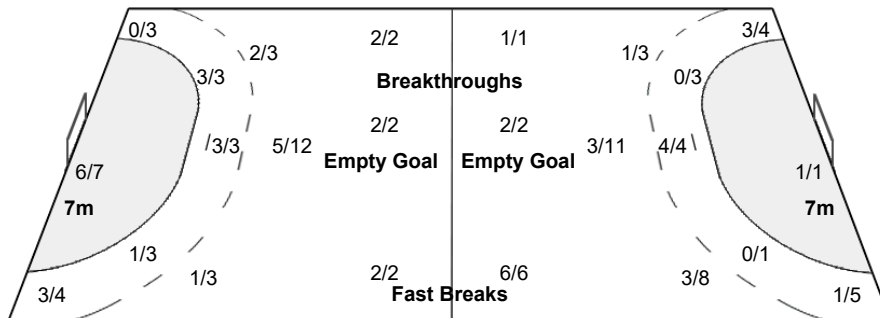

25th IHF Women's World Championship 2021

Spain

Main Round - Group I

Match Team Statistics

Match No: 80

MON 13 DEC 2021

18:00

Palau d'Esports de Granollers

SRB 31 - 25 SLO

(19 - 14) (12 - 11)

Referees: MERZ M / KUTTLER T (GER)

SRB - Serbia

Shots Distribution

Players

Goals / Shots

7 VUKAJLOVIC A	11 AGBABA M	13 AGBABA J	15 JANJUSEVIC A	16 RISOVIC J	17 KOJIC A	18 RADOJEVIC T
			2/2		1/1	1/1
			1/1	2/3		1/1
						0/1
1-Missed						
19 KOCIC T	22 JOVOVIC J	24 KOVACEVIC J	25 STAMENIC A	29 LOVRIC N	33 STOILJKOVIC J	71 LISCEVIC K
1/1			0/1		0/1	1/1
1/2	2/2	0/1	2/3	4/4	0/1	4/5
			0/1	1/1	2/3	0/1
					1/1	1/1
					1-Missed 1-Post	1-Missed
83 PETROVIC M	91 GRAOVAC K					
1/1						

Team Goals / Shots

2/2	1/1	4/6
4/5	2/2	1/3
7/10	2/3	8/11

3-Missed 2-Post

Offence