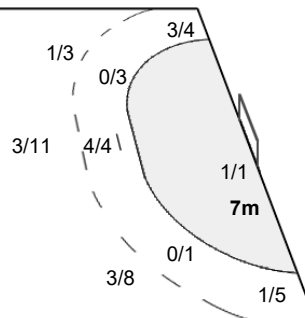

Team Goals / Shots

2/2	1/1	4/6
4/5	2/2	1/3
7/10	2/3	8/11

3-Missed 2-Post

Offence

Defence

Goalkeepers Saves / Shots

3/9	1/2	2/7
5/8	1/3	0/1
1/2	0/1	2/7

16 RISOVIC J

1/5	0/1	0/3
2/3		0/1
1/1	0/1	0/3

91 GRAOVAC K

2/4	1/1	2/4
3/5	1/1	
0/1		2/4

25th IHF Women's World Championship 2021

Spain

Main Round - Group I

Match Team Statistics

Match No: 80