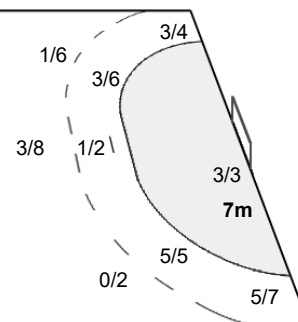

Defence

Goalkeepers

Saves / Shots

0/3	0/2	1/6
1/1	2/3	2/5
0/6	1/1	1/9

1 GLAUSER L		
0/1	0/1	0/4
	1/1	1/2
0/1	1/1	1/5

16 DARLEUX C		
0/2	0/1	1/1
1/1	1/2	1/3
0/5		0/4

Legend:	% Efficiency	2Min 2-Minute Suspensions	6m 6 metre Shots	7m 7-metre Shots	9m 9-metre Shots
AS Assists	BC Blue Cards	BS Blocked Shots	BT Breakthroughs	D Direct Red Card	No. Uniform Number
EG Empty Goal	FB Fast Breaks	G/S Goals/Shots	N/A Not Applicable	No. Uniform Number	TP Time Played
RC Red Cards	S/S Saves/Shots	ST Steals	TO Turnover		
Wing Wing Shots	X Red Card After 3rd 2-Minute Suspension	YC Yellow Cards