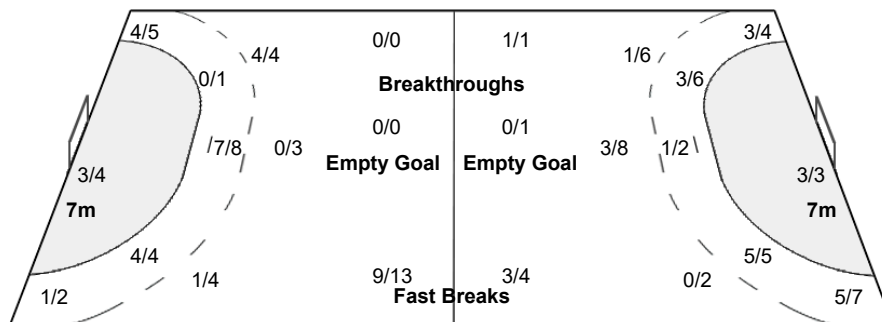

25th IHF Women's World Championship 2021

Spain

Main Round - Group I

Match Team Statistics

Match No: 79

MON 13 DEC 2021

20:30

Palau d'Esports de Granollers

RHF 28 - 33 FRA

(12 - 17) (16 - 16)

Referees: ALVAREZ J / BUSTAMANTE I (ESP)

FRA - France

Shots Distribution

Players

Goals / Shots

1 GLAUSER L	2 NOCANDY M	3 TOUBLANC A	6 VALENTINI C	7 PINEAU A	8 LASSOURCE C	10 ZAADI DEUNA G
	1/1	2/2 0/1	1/1		1/1 1/1	1/1
	1/2	2/2	2/3	3/3	2/2	0/1

2-Post 1-Blocked

16 DARLEUX C	19 SERCIEN UGOLIN O	20 FLIPPES L	21 KANOR O	22 HORACEK T	24 EDWIGE B	26 FOPPA P
	0/1	1/1	1/1			1/1
	0/1	1/1	0/1	1/1	1/1	1/1 0/1 3/3

1-Missed

27 NZE MINKO E	31 GRANIER L
	1/1
1/2	

1-Missed

Team

Goals / Shots

5/6	3/4	2/2
2/3	0/1	1/1
12/15	0/1	8/9

2-Missed 2-Post 1-Blocked

Offence