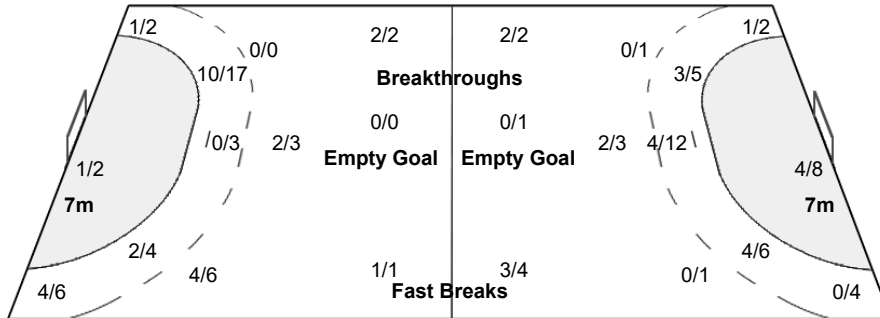

25th IHF Women's World Championship 2021

Spain

Main Round - Group IV

Match Team Statistics

Match No: 78

SUN 12 DEC 2021

18:00

Palacio De Deportes

AUT 27 - 23 CRO

(15 - 10) (12 - 13)

Referees: KRICHEN S / MAKHLOUF S (TUN)

AUT - Austria

Shots Distribution

Players

Goals / Shots

1 IVANCOK L	3 PANDZA K	6 DEDIC M	7 SCHINDLER J	9 KOVACS P	11 TOMASINI F	13 DRAGULJIC S
	1/1					
	2/2			1/2		
	1/2	1/1		1/1	0/1	0/1
	1-Missed	1-Missed		1-Post	2/2	
15 WESS C	16 BLAZEK P	17 REICHERT J	18 DRAMAC K	22 KAISER S	27 HAJGATO A	29 IVANCOK I
						2/2
			0/1			1/1
		0/1				1/1
			2-Missed	1-Missed		2-Post
						1-Blocked
44 LEITNER N	48 NEIDHART N					
		1/1				
		4/4				
		1-Missed				

Team

Goals / Shots

3/3	2/3
0/1	8/9
3/4	6/8
6-Missed	3-Post
	1-Blocked

Offence

Defence

Goalkeepers

Saves / Shots

3/3	1/2
3/5	3/9
2/7	1/6

1 IVANCOK L	3/3	1/2
	3/5	3/8
	2/7	0/4

16 BLAZEK P		1/2

27 HAJGATO A		0/1