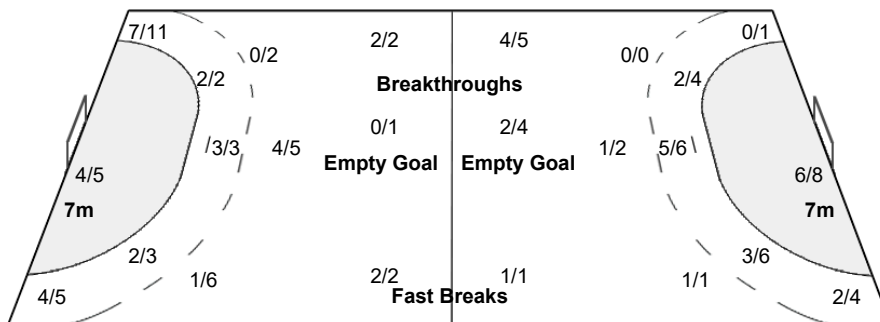

25th IHF Women's World Championship 2021

Spain

Main Round - Group IV

Match Team Statistics

Match No: 77

SUN 12 DEC 2021

15:30

Palacio De Deportes

ARG 27 - 31 JPN

(14 - 15) (13 - 16)

Referees: CHRISTIANSEN K / HANSEN L (DEN)

JPN - Japan

Shots Distribution

Players

Goals / Shots

2 NAGATA M	7 FUJITA A	20 AKIYAMA N	25 OHYAMA M	26 AIZAWA N	32 MATSUMOTO H	34 KONDO M
1/1	0/1	1/1	0/1	0/1 1/1 2/2	1/1 3/3	1/1
		1/1	0/1	2/2 1/1		
			1/3			
				1-Post 1-Blocked		
36 NAKAYAMA K	42 YAMAMOTO M	44 KITAHARA Y	45 OSAWA A	46 BABA A	47 SAHARA N	48 HATTORI S
1/1 1/1						2/2 1/1 0/1
1/2						1/1 1/1
1/1 3/3					1/1	2/3
3-Missed		1-Post			1-Missed	
49 YOSHIDOME Y	50 AKIYAMA S					
0/1						

Team

Goals / Shots

4/6	4/4	5/7
3/5		3/3
5/7	1/1	6/8
4-Missed	2-Post	1-Blocked

Offence

Defence

Goalkeepers

Saves / Shots

0/1	0/1	
1/8	3/5	1/4
1/7	1/1	3/10

45 OSAWA A

0/1	0/1	
0/1	2/2	
0/3	1/1	1/3

46 BABA A

1/7	1/3	1/3
1/4		2/7

Legend:	% Efficiency	2Min 2-Minute Suspensions	6m 6 metre Shots	7m 7-metre Shots	9m 9-metre Shots
AS Assists	BC Blue Cards	BS Blocked Shots	BT Breakthroughs	D Direct Red Card	No. Uniform Number
EG Empty Goal	FB Fast Breaks	G/S Goals/Shots	N/A Not Applicable	No. Uniform Number	TP Time Played
RC Red Cards	S/S Saves/Shots	ST Steals	TO Turnover		
Wing Wing Shots	X Red Card After 3rd 2-Minute Suspension	YC Yellow Cards