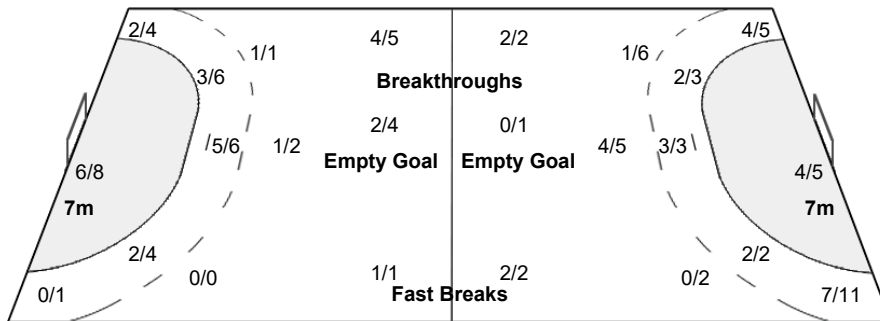

25th IHF Women's World Championship 2021

Spain

Main Round - Group IV

Match Team Statistics

Match No: 77

SUN 12 DEC 2021

15:30

Palacio De Deportes

ARG 27 - 31 JPN

(14 - 15) (13 - 16)

Referees: CHRISTIANSEN K / HANSEN L (DEN)

ARG - Argentina

Shots Distribution

Players

Goals / Shots

Team Goals / Shots

1/1	1/1	
7/8	2/5	3/4
6/7	0/1	7/10

3-Missed 2-Post

Offence

Defence

Goalkeepers Saves / Shots

2/6	0/4	2/7
2/5		0/3
2/7	0/1	2/8

1 CARRATU M

2/5	0/2	1/4
2/3		0/2
2/4		1/6

12 ROSALEZ F

0/1	0/2	1/3
0/2		0/1
0/2	0/1	1/2