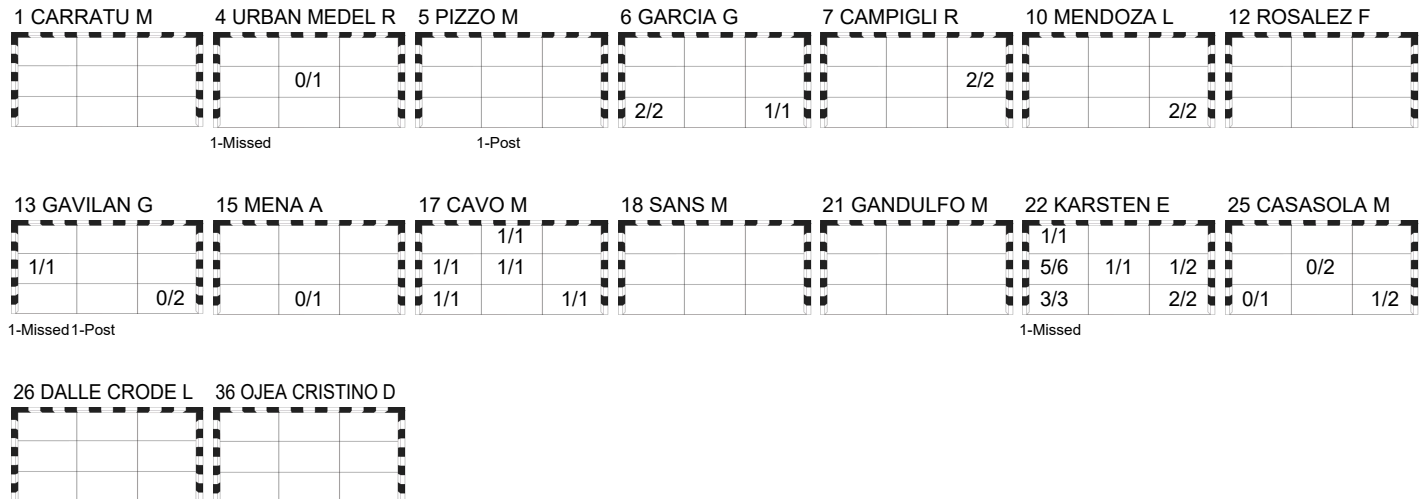

25th IHF Women's World Championship 2021

Spain

Main Round - Group IV

Match Team Statistics

Match No: 77

SUN 12 DEC 2021

15:30

Palacio De Deportes

ARG 27 - 31 JPN

(14 - 15) (13 - 16)

Referees: CHRISTIANSEN K / HANSEN L (DEN)

ARG - Argentina

Shots Distribution

Players

Goals / Shots

Team Goals / Shots

1/1	1/1	
7/8	2/5	3/4
6/7	0/1	7/10

3-Missed 2-Post