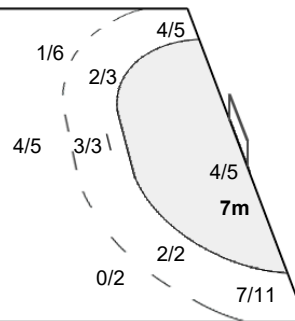

Defence

Goalkeepers Saves / Shots

2/6	0/4	2/7
2/5		0/3
2/7	0/1	2/8

1 CARRATU M

2/5	0/2	1/4
2/3		0/2
2/4		1/6

12 ROSALEZ F

0/1	0/2	1/3
0/2		0/1
0/2	0/1	1/2