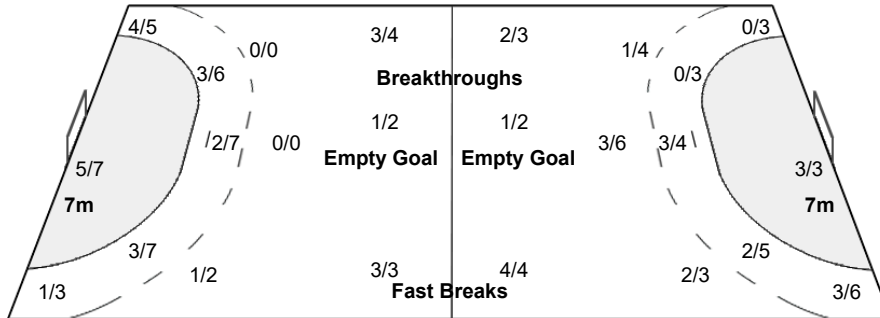

25th IHF Women's World Championship 2021

Spain

Main Round - Group IV

Match Team Statistics

Match No: 76

SUN 12 DEC 2021

20:30

Palacio De Deportes

ESP 27 - 24 BRA

(12 - 10) (15 - 14)

Referees: SEKULIC M / JOVANDIC V (SRB)

ESP - Spain

Shots Distribution

Players

Goals / Shots

Player	Goals	Shots	Notes
4 MARTIN BERENGUER C	1	2	
6 CAMPOS COSTA C	0	1	1-Missed
8 ARDERIUS MARTIN S	1	1	
10 CESAREO ROMERO E	1	1	1-Post
12 NAVARRO GIMENEZ S	0	1	
16 CASTELLANOS SOANEZ	1	1	2-Post
17 GUTIERREZ BERMEJO	1	1	
18 ECHEVERRIA MARTINE	0	1	
30 LOPEZ JIMENEZ S	1	1	
33 GASSAMA CISSOKHO K	0	1	
34 FERNANDEZ FRAGA A	1	1	
39 RODRIGUEZ RODRIGUE	2	2	2-Post
44 HERNANDEZ SERRADOR	1	1	1-Missed
51 ESPINOLA PEREZ I	1	1	1-Missed
62 ARCOS POVEDA P	1	1	1-Blocked
86 CABRAL BARBOSA A	1	1	1-Post

Team Goals / Shots

2/3	1/1	3/3
4/5	1/2	4/8
6/8	2/2	4/5

3-Missed 6-Post 1-Blocked

Offence