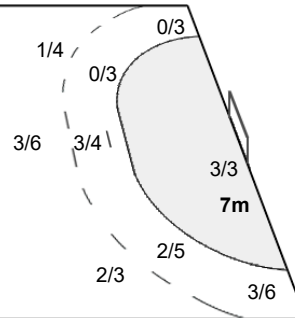

Defence

Goalkeepers Saves / Shots

2/4	0/3	3/8
4/9	1/1	0/2
2/5	1/1	1/5

12 NAVARRO GIMENEZ S

2/4	0/2	3/8
4/7	1/1	0/2
2/5	1/1	1/4

16 CASTELLANOS SOANEZ

0/2		
		0/1