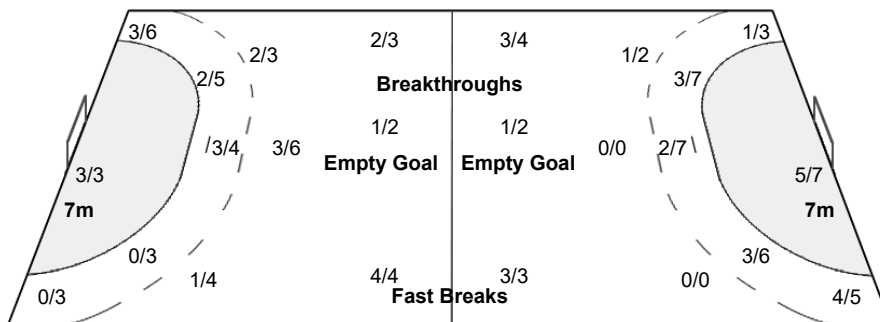

25th IHF Women's World Championship 2021

Spain

Main Round - Group IV

Match Team Statistics

Match No: 76

SUN 12 DEC 2021

20:30

Palacio De Deportes

ESP 27 - 24 BRA

(12 - 10) (15 - 14)

Referees: SEKULIC M / JOVANDIC V (SRB)

BRA - Brazil

Shots Distribution

Players

Goals / Shots

2 de PAULA B	6 FERNANDES M	7 ARAUJO T	9 RODRIGUES BELO A	10 RIBEIRO QUINTINO J	12 ARENHART B	13 ALVES CARNEIRO T
0/2 2/2	1/1 0/1	1/1 1/1	1/1 0/1 0/1	2/2 3/3 1/1	0/1	
1-Post	1-Missed	1-Post	1-Missed	1-Missed		
15 da ROCHA F	20 ARAUJO L	21 CARDOSO A	22 VIEIRA S	23 GUARIEIRO G	26 FERMO T	49 MATIELI P
	0/2 0/1	2/2 0/1	1/1 2/2	1/1 0/1		0/2
			1-Post			1-Post
87 de ARRUDA R	91 VENTURA L					
	1/1 1/1					
	1-Blocked					

Team Goals / Shots

2/4	3/3	5/8
5/9	0/1	2/2
3/5	0/1	4/5
3-Missed	4-Post	1-Blocked

Offence

Defence

Goalkeepers Saves / Shots

1/3	0/1	0/3
1/5	1/2	4/8
2/8	0/2	1/5

12 ARENHART B

1/3		0/3
1/4	1/2	3/4
1/5	0/1	1/5

87 de ARRUDA R

	0/1	
0/1		1/3
1/3	0/1	

Legend:	% Efficiency	2Min 2-Minute Suspensions	6m 6 metre Shots	7m 7-metre Shots	9m 9-metre Shots
AS Assists	BC Blue Cards	BS Blocked Shots	BT Breakthroughs	D Direct Red Card	No. Uniform Number
EG Empty Goal	FB Fast Breaks	G/S Goals/Shots	N/A Not Applicable	No. Uniform Number	TP Time Played
RC Red Cards	S/S Saves/Shots	ST Steals	TO Turnover		
Wing Wing Shots	X Red Card After 3rd 2-Minute Suspension	YC Yellow Cards