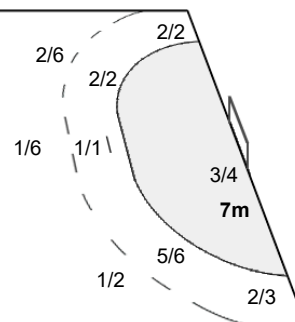

Team

Goals / Shots

8/8	2/5
3/5	0/1
4/6	1/2
6-Missed	4-Post

Offence

Defence

Goalkeepers

Saves / Shots

2/6	0/2	1/4
1/1		0/1
3/11		0/3