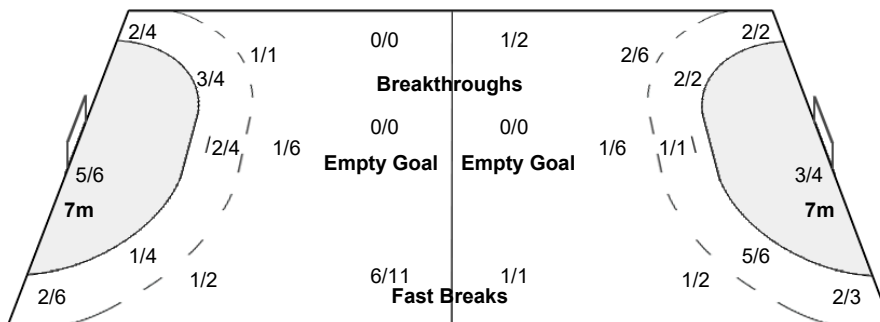

25th IHF Women's World Championship 2021

Spain

Main Round - Group III

Match Team Statistics

Match No: 75

SUN 12 DEC 2021

15:30

Palau d'Esports de Granollers

CGO 21 - 24 CZE

(11 - 11) (10 - 13)

Referees: LONCAR D / LONCAR Z (CRO)

CZE - Czech Republic

Shots Distribution

Players

Goals / Shots

Team

Goals / Shots

8/8	2/5
3/5	0/1
4/6	1/2
6-Missed	4-Post

Offence

Defence

Goalkeepers

Saves / Shots

2/6	0/2	1/4
1/1		0/1
3/11		0/3

1 REZACOVA K

1/2	1/3
1/1	
1/5	0/2

33 KUDLACKOVA P

1/4	0/2	0/1
		0/1
2/5		0/1

Legend:	% Efficiency	2Min 2-Minute Suspensions	6m 6 metre Shots	7m 7-metre Shots	9m 9-metre Shots
AS Assists	BC Blue Cards	BS Blocked Shots	BT Breakthroughs	D Direct Red Card	No. Uniform Number
EG Empty Goal	FB Fast Breaks	G/S Goals/Shots	N/A Not Applicable	No. Uniform Number	TP Time Played
RC Red Cards	S/S Saves/Shots	ST Steals	TO Turnover		
Wing Wing Shots	X Red Card After 3rd 2-Minute Suspension	YC Yellow Cards