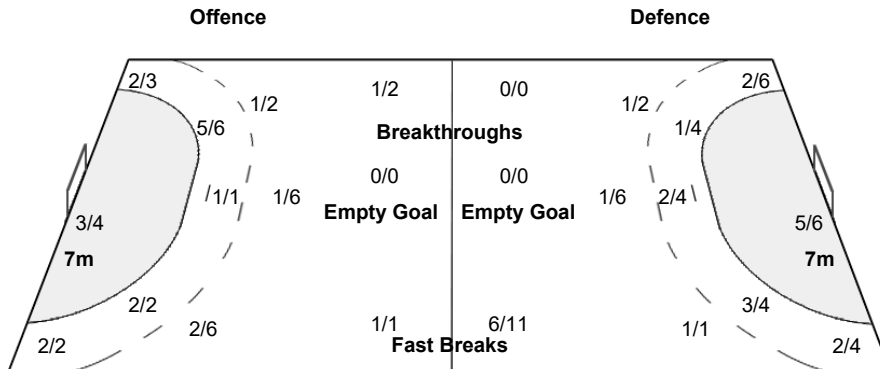

25th IHF Women's World Championship 2021

Spain

Main Round - Group III

Match Team Statistics

Match No: 75

SUN 12 DEC 2021

15:30

Palau d'Esports de Granollers

CGO 21 - 24 CZE

(11 - 11) (10 - 13)

Referees: LONCAR D / LONCAR Z (CRO)

CGO - Congo

Shots Distribution

Players

Goals / Shots

1 KODIA R	5 RUTIL K	6 DIVOKO KANGOU N	7 YIMGA D	10 HENDO M	13 MOUYAMBA B	15 NTONDELE A
	2/3 0/1 0/1	1/1 1/1 1/1	1/2 2/3 0/1 1/1		3/3	
		1-Blocked	1-Missed 1-Post			
16 BAZEKENE M	17 OBANGUE R	18 OKABANDE IKOBO P	23 NGOMBELE B	45 NKOJ J	78 DIAGOURAGA F	79 DORSON S
			1/1 1/2 1/1			1/1 2/2
			1-Missed 2-Post			1-Post
81 SARAIVA R	99 JAPPONT K					
	1/1 1/1					

Team

Goals / Shots

4/6	2/2	3/4
0/1		1/1
8/11		3/3

2-Missed 4-Post 1-Blocked

Goalkeepers

Saves / Shots

0/8	3/5
2/5	1/1
2/6	5/11

1 KODIA R

0/7	3/5
2/5	1/1
2/6	5/11

16 BAZEKENE M

0/1	
	0/1