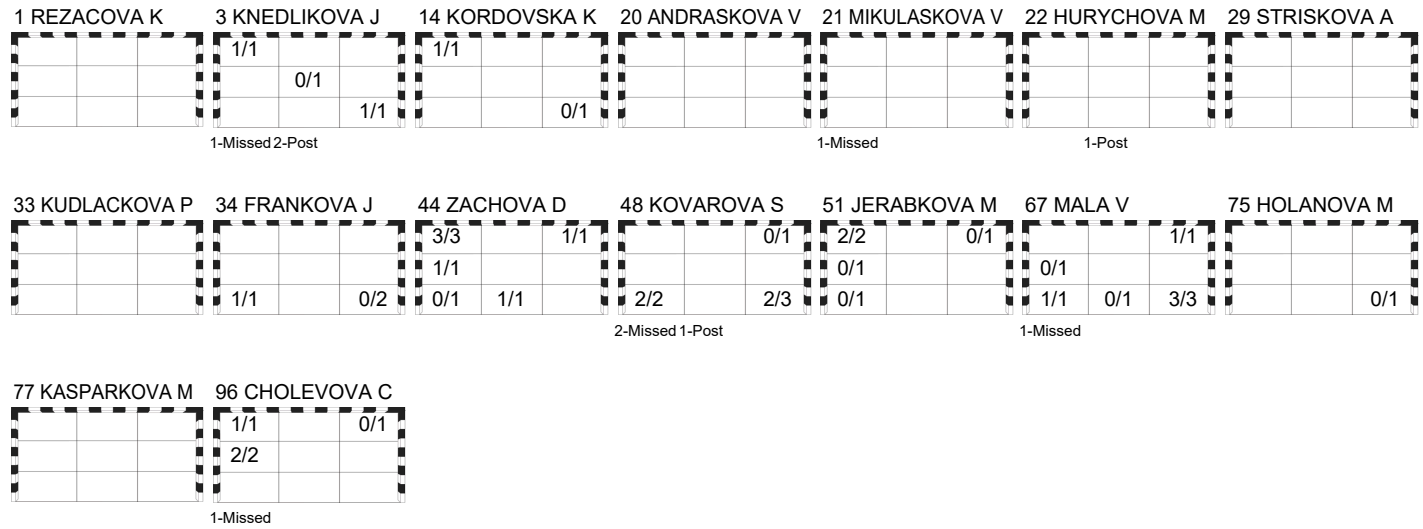

25th IHF Women's World Championship 2021

Spain

Main Round - Group III

Match Team Statistics

Match No: 75

SUN 12 DEC 2021

15:30

Palau d'Esports de Granollers

CGO 21 - 24 CZE

(11 - 11) (10 - 13)

Referees: LONCAR D / LONCAR Z (CRO)

CZE - Czech Republic

Shots Distribution

Players

Goals / Shots

Team

Goals / Shots

8/8	2/5
3/5	0/1
4/6	1/2
6-Missed	4-Post