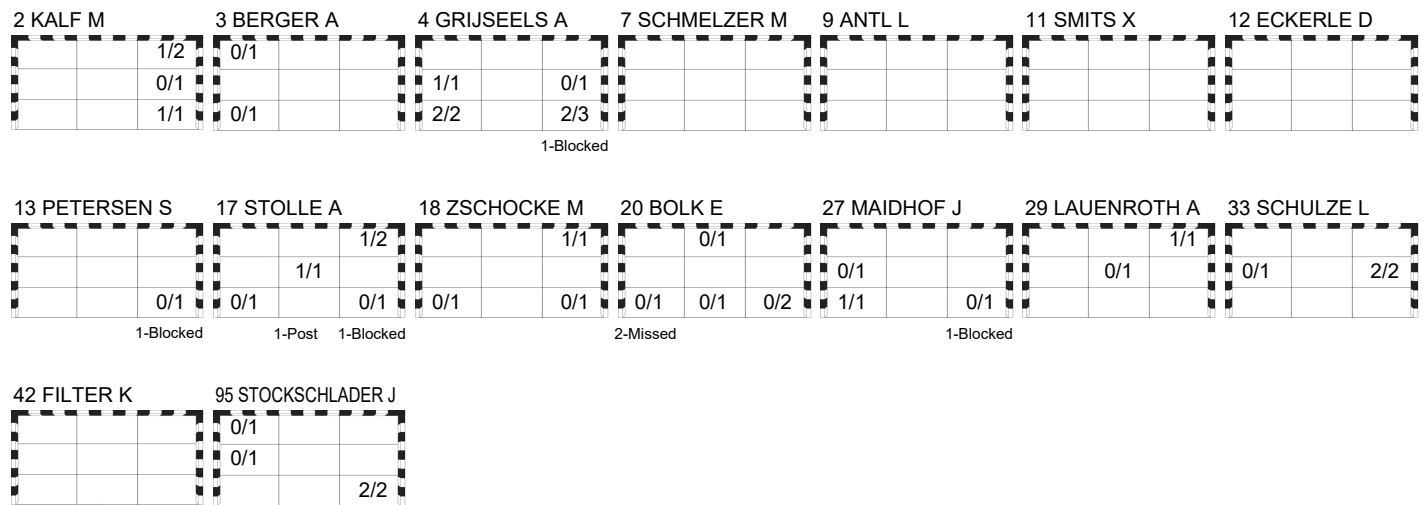

Team
Goals / Shots

0/2	0/1	4/6
1/4	1/2	2/4
3/7	0/1	5/12

2-Missed 1-Post 4-Blocked

Goalkeepers
Saves / Shots

2/5	0/7	1/2
1/7	1/2	1/3
0/7	0/1	0/4

12 ECKERLE D

2/5	0/6	1/2
1/5	1/1	1/3
0/1	0/1	0/1

42 FILTER K