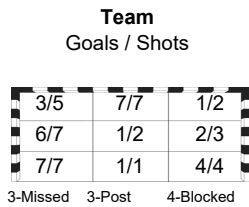

DEN - Denmark

Shots Distribution

Players

Goals / Shots