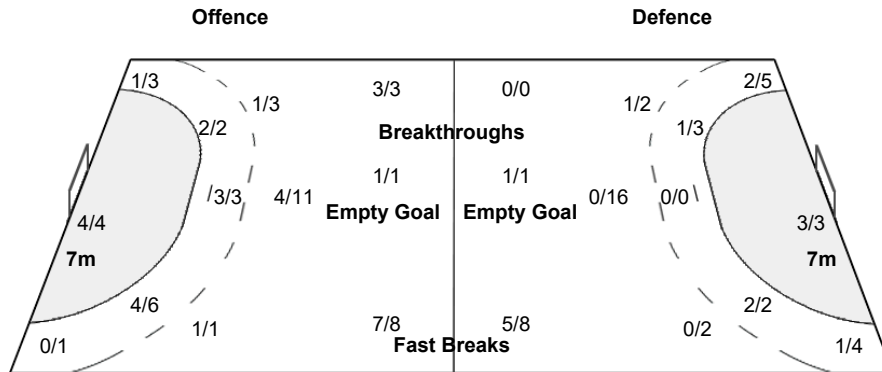

25th IHF Women's World Championship 2021

Spain

Main Round - Group III

Match Team Statistics

Match No: 73

SUN 12 DEC 2021

20:30

Palau d'Esports de Granollers

DEN 32 - 16 GER

(13 - 8) (19 - 8)

Referees: GARCIA M / PAOLANTONI M (ARG)

DEN - Denmark

Players		Shots									Offence		Defence		Penalties			TP	
No.	Name	G/S	%	6m	Wing	9m	7m	FB	BT	EG	AS	TF	ST	BS	YC	2Min	RC		BC
1	TOFT Sandra																		0:26
2	PEDERSEN Laerke Nolsoe	0/3	0	0/2	0/1							1							21:46
8	HANSEN Anne Mette	1/4	25	1/1		0/3					7	1							30:53
10	HEINDAHL Kathrine	3/3	100	2/2					1/1			1							32:56
11	HAUGSTED Line	5/5	100			1/1		4/4				1	2	1		1			27:20
13	BOHME Simone	1/1	100						1/1										21:47
16	REINHARDT Althea Rebecca										1								56:50
18	TRANBORG Mette	1/2	50			1/2					2			1		1			24:05
23	JORGENSEN Kristina	5/8	63	2/2		2/5	1/1				1	2	1		1				34:20
25	JENSEN Trine Ostergaard	4/6	67		1/3			3/3			1	1	1						37:45
27	BURGAARD Louise	1/2	50			0/1			1/1		3	1							31:03
31	PETERSEN Simone Catherine	3/3	100				2/2			1/1	1		1						14:04
32	HOJLUND Mie Enggrob	5/6	83	4/4		1/2					1								14:25
33	FRIIS Emma Cecilie	2/3	67	1/2			1/1							1					38:14
34	IVERSEN Rikke										4		1	1					24:01
42	MOLLER Michala Elsberg	1/2	50			1/1		0/1			2								10:05
Bench/Team																			
Totals		32/48	67	10/13	1/4	6/15	4/4	7/8	3/3	1/1	23	8	6	4	1	2			

Goalkeepers		Total Shots		6m Shots		Wing Shots		9m Shots		7m Shots		Fast Breaks		Breakthroughs	
No.	Name	S/S	%	S/S	%	S/S	%	S/S	%	S/S	%	S/S	%	S/S	%
1	TOFT Sandra	0/1	0							0/1	0				
16	REINHARDT Althea Rebecca	23/37	62	2/5	40	6/9	67	12/13	92	0/2	0	3/8	38		
EG		1													
Totals		23/39	59	2/5	40	6/9	67	12/13	92	0/3	0	3/8	38		

Team Shots	Goals	Saves	Missed	Post	Blocked	Total	%
6m Shots	10	3				13	77
Wing Shots	1	2		1		4	25
9m Shots	6	1	2	2	4	15	40
7m Shots	4				N/A	4	100
Fast Breaks	7		1			8	88
Breakthroughs	3					3	100
Empty Net Goals	1	N/A				1	100
Totals	32	6	3	3	4	48	67

Number of Attacks: 55, Scoring Efficiency: 58%

25th IHF Women's World Championship 2021

Spain

Main Round - Group III

Match Team Statistics

Match No: 73

SUN 12 DEC 2021

20:30

Palau d'Esports de Granollers

DEN 32 - 16 GER

(13 - 8) (19 - 8)

Referees: GARCIA M / PAOLANTONI M (ARG)

DEN - Denmark

Shots Distribution

Players

Goals / Shots