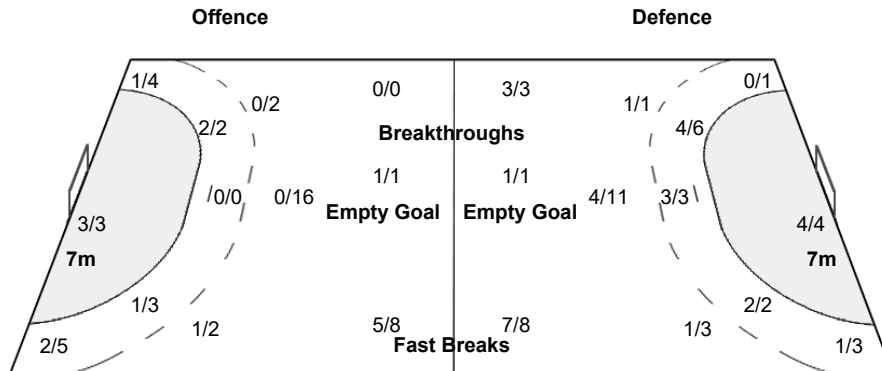

Goalkeepers
Saves / Shots

2/5	0/7	1/2
1/7	1/2	1/3
0/7	0/1	0/4

12 ECKERLE D

2/5	0/6	1/2
1/5	1/1	1/3
0/1	0/1	0/1

42 FILTER K

	0/1	
0/2		
0/6		0/3

Legend:

% Efficiency	2Min 2-Minute Suspensions	6m 6 metre Shots	7m 7-metre Shots	9m 9-metre Shots
AS Assists	BC Blue Cards	BS Blocked Shots	BT Breakthroughs	D Direct Red Card
EG Empty Goal	FB Fast Breaks	G/S Goals/Shots	N/A Not Applicable	No. Uniform Number
RC Red Cards	S/S Saves/Shots	ST Steals	TO Turnover	TP Time Played
Wing Wing Shots	X Red Card After 3rd 2-Minute Suspension	YC Yellow Cards