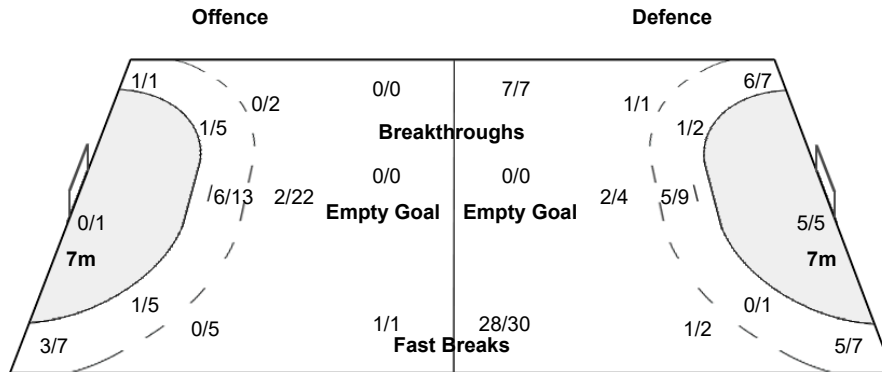

25th IHF Women's World Championship 2021

Spain

Main Round - Group II

Match Team Statistics

Match No: 72

SAT 11 DEC 2021

18:00

Sports Center Castellon

KAZ 15 - 61 NED

(9 - 27) (6 - 34)

Referees: KOO B / LEE S (KOR)

KAZ - Kazakhstan

Shots Distribution

Players

Goals / Shots

1 POILOVA I	4 ZVYAGINA Z	7 SERIKBAYEVA K	15 ALEXANDROVA I	16 DAVYDOVA T	17 SEITKASSYM Z	24 POLUYANKO N
	1/1	0/1 1/1	0/3 1/2 1/3			2/2
	2/2	1/3 0/1	0/3 1/2 1/3			
		1-Post	2-Post 3-Blocked			
25 MALYSHEVA A	26 NADIROVA K	44 KHASSANOVA L	55 STEPANOVA K	72 DEGTYAREVA V	77 JUMADILOVA T	96 ABILDA D
			1/1			1/1
0/3			0/2 0/1 1/2			0/1
0/1			0/1 0/1		0/2	
5-Blocked			2-Missed 1-Post 2-Blocked		1-Missed 1-Post 3-Blocked	1-Missed 1-Post
97 PUPCHENKOVA X	99 PUPCHENKOVA M					

Team
Goals / Shots

2/2	0/1	1/1
2/10	1/3	2/8
0/3	0/1	7/10

4-Missed 6-Post 13-Blocked

Goalkeepers
Saves / Shots

0/9	0/5	1/13
3/6		2/5
2/11	0/2	1/19

1 POILOVA I

0/2	0/1	1/3
1/2		
1/5	0/1	0/3

16 DAVYDOVA T

0/7	0/3	0/10
1/3		2/4
1/6		1/11

26 NADIROVA K

	0/1	
1/1		0/1
	0/1	0/5