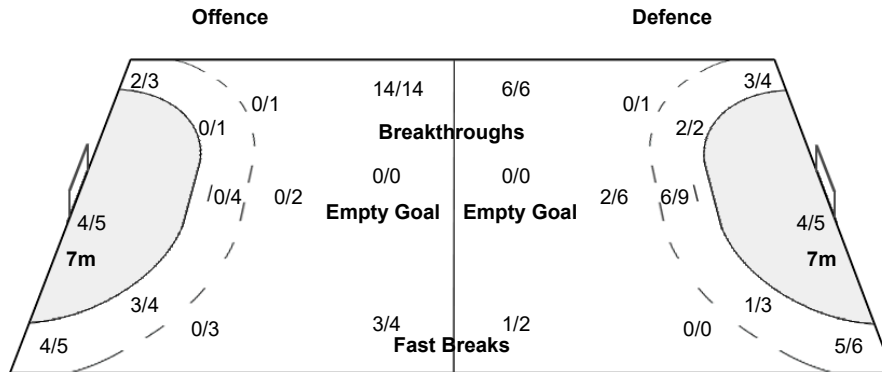

25th IHF Women's World Championship 2021

Spain

Main Round - Group II

Match Team Statistics

Match No: 71

SAT 11 DEC 2021

20:30

Sports Center Castellon

SWE 30 - 30 NOR

(12 - 14) (18 - 16)

Referees: MERZ M / KUTTLER T (GER)

SWE - Sweden

Shots Distribution

Players

Goals / Shots

1 BUNDSSEN J	4 MELLEGARD O	6 STROMBERG C	7 BLOHM L	8 ROBERTS J	9 PETREN M	16 RYDE J
1/1	2/2	1/1	0/1	2/2	0/1	
2/2		1/1	0/1	0/1	0/1	
		1-Missed	2-Blocked	1/2	2/2	1/2
				1/2	0/1	3/3

17 DANO N	19 LAGERQUIST A	21 ERIKSSON E	23 LINDQVIST E	24 HAGMAN N	38 HANSSON E	39 KALLHAGE E
			1/1	1/1	2/2	
			1/1	1/1	2/3	
1-Post			2/2	1/1		0/1
			1-Missed	1-Post		

42 CARLSON J	44 de JONG D

Team
Goals / Shots

1/1	4/5	3/3
3/4		2/4
10/12	1/5	6/6

2-Missed 2-Post 2-Blocked

Goalkeepers
Saves / Shots

0/5	0/1	1/2
5/8		2/2
1/12	0/2	0/7

1 BUNDSSEN J

0/1		
2/3		
0/1	0/1	0/1

16 RYDE J

0/1	0/1	
0/1		1/1
0/3	0/1	0/3

21 ERIKSSON E

0/2		1/2
3/4		1/1
1/8		0/3