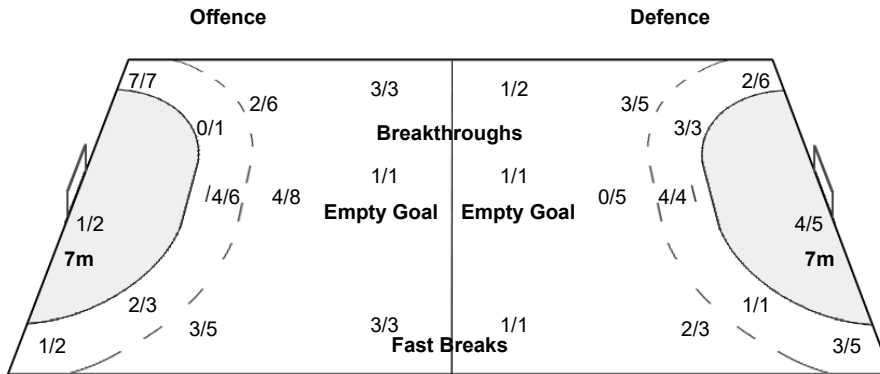

25th IHF Women's World Championship 2021 Spain

Main Round - Group I

Match Team Statistics

Match No: 69

SAT 11 DEC 2021
15:30

Palau d'Esports de Granollers

MNE 25 - 31 RHF

(10 - 18) (15 - 13)

Referees: ERDOGAN K / OZDENIZ I (TUR)

RHF - RHF

Shots Distribution

Players

Goals / Shots

Player	Goals	Shots	Player	Goals	Shots	Player	Goals	Shots	Player	Goals	Shots	Player	Goals	Shots	Player	Goals	Shots						
3 GORSHKOVA P	1/1	1/1	11 LAGINA A			23 MIKHAYLICHENKO E	1/1	1/1	25 FOMINA O	1/1	1/1	31 SABIROVA K	1/1	1/1	33 ILINA E			36 MANAGAROVA I	1/1	1/1			
	1/1	1/1					0/1	0/1		2/2	2/2		2/2	1/1	1/1				1/1	1/1			
	1/1	1/1					0/1	0/1		2/2	2/2		2/2	1/1	1/1				1/1	1/1			
1-Blocked																							
39 SKOROBOGATCHENKO A	2/2	3/3	41 NIKITINA V	1/1	1/2	51 TAZHENOVA M	0/1	0/1	55 ZAKORDONSKAIA K			67 ILLARIONOVA A	2/2	1/1	77 FROLOVA Y	0/2	0/1	86 SHCHERBAK O		0/1			
	2/2	3/3		1/1	1/2		0/1	0/1					2/2	1/1		0/2	0/1			0/1			
	2/2	3/3		1/1	1/2		0/1	0/1					2/2	1/1		0/2	0/1			0/1			
3-Missed			1-Missed																				
96 MARKOVA I	0/1		99 KAPLINA P																				

Team	Goals	Shots
	4/5	1/1
	0/1	1/2
	10/14	2/5
4-Missed		1-Blocked

Goalkeepers	Saves	Shots
	0/4	1/3
	1/4	0/1
	1/5	1/1
		3/8

11 LAGINA A	Saves	Shots
	0/2	1/3
	0/2	0/1
	0/2	1/1
		0/4

99 KAPLINA P	Saves	Shots
	0/2	
	1/2	
	1/3	
		0/3
		2/3

Legend:			
%	Efficiency	2Min	2-Minute Suspensions
AS	Assists	BC	Blue Cards
EG	Empty Goal	FB	Fast Breaks
RC	Red Cards	S/S	Saves/Shots
Wing	Wing Shots	X	Red Card After 3rd 2-Minute Suspension
6m	6 metre Shots	BS	Blocked Shots
7m	7-metre Shots	G/S	Goals/Shots
9m	9-metre Shots	N/A	Not Applicable
		ST	Steals
		YC	Yellow Cards
		BT	Breakthroughs
		D	Direct Red Card
		No.	Uniform Number
		TP	Time Played