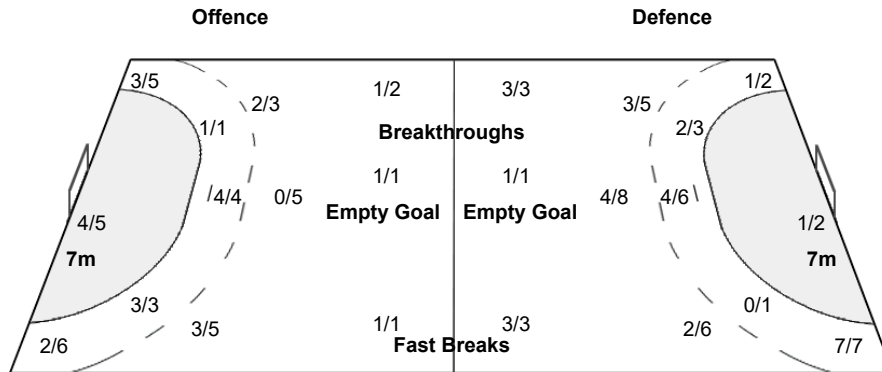

25th IHF Women's World Championship 2021

Spain

Main Round - Group I

Match Team Statistics

Match No: 69

SAT 11 DEC 2021

15:30

Palau d'Esports de Granollers

MNE 25 - 31 RHF

(10 - 18) (15 - 13)

Referees: ERDOGAN K / OZDENIZ I (TUR)

MNE - Montenegro

Shots Distribution

Players

Goals / Shots

1 RAJCIC M	4 RADICEVIC J	10 PLETIKOSIC M	13 MUGOSA D	16 NENEZIC L	22 POPOVIC A	23 UJKIC D
	1/1 3/3 2/2	1/1	0/1	1/1 0/1	1/1	1/1
	3-Post			1-Post		1-Missed

24 ASANIN T	25 MALOVIC D	26 COROVIC N	27 PREMOVIC S	34 BRNOVIC T	66 RAMUSOVIC E	91 PAVICEVIC I
	1/1 0/1	2/3		1/1 1/1 1/1		1/1 0/1

96 GRBIC I	97 VUKCEVIC N
0/1 1/1	1/1 0/1
1-Missed 1-Post	1-Blocked

Team Goals / Shots		
4/4	2/3	6/8
3/4	1/1	
4/5	0/1	5/8
2-Missed	5-Post	1-Blocked

Goalkeepers Saves / Shots		
1/5	0/1	0/5
1/1	1/2	2/6
4/14	3/5	0/4

1 RAJCIC M		
		0/1
		0/3
1/5		0/2

16 NENEZIC L		
1/5	0/1	0/4
1/1	1/1	2/3
3/9	3/5	0/2