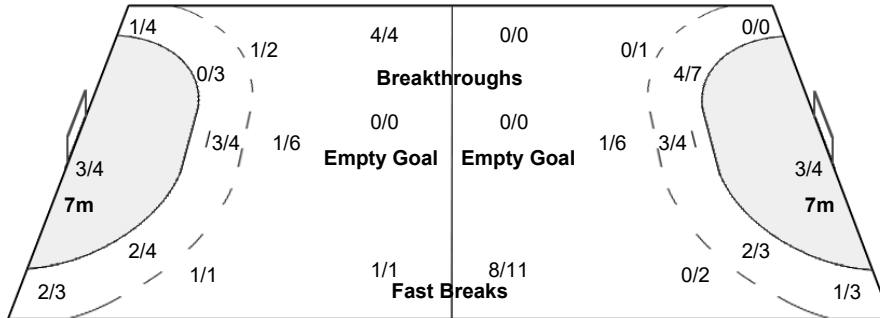

25th IHF Women's World Championship 2021

Spain

Main Round - Group I

Match Team Statistics

Match No: 68

SAT 11 DEC 2021

18:00

Palau d'Esports de Granollers

SRB 19 - 22 FRA

(12 - 9) (7 - 13)

Referees: ALVAREZ J / BUSTAMANTE I (ESP)

SRB - Serbia

Shots Distribution

Players

Goals / Shots

7 VUKAJLOVIC A	11 AGBABA M	13 AGBABA J	15 JANJUSEVIC A	16 RISOVIC J	17 KOJIC A	18 RADOJEVIC T
1/1	1/1	0/1	0/2 1/2		0/1	0/1 1/2 2/2
					1-Missed	1-Missed
19 KOCIC T	22 JOVOVIC J	25 STAMENIC A	27 JOVANOVIC M	29 LOVRIC N	33 STOILJKOVIC J	71 LISCEVIC K
		0/1 1/1	1/1	0/1 1/1	2/2 0/1 1/1	1/1 0/1 1/1
					1-Post	1-Blocked
83 PETROVIC M	91 GRAOVAC K					
1/1						
1/1						

Team Goals / Shots

0/3	1/1	3/4
1/5		0/3
8/9		6/7
2-Missed	1-Post	1-Blocked

Offence