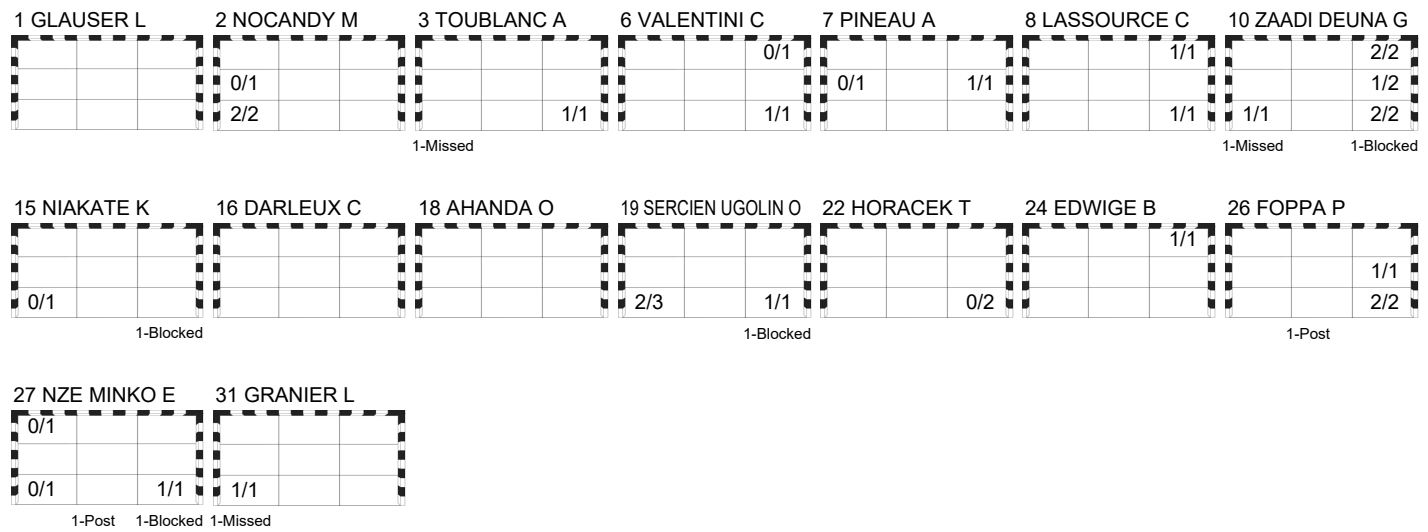

Palau d'Esports de Granollers

SRB 19 - 22 FRA

(12 - 9) (7 - 13)

Referees: ALVAREZ J / BUSTAMANTE I (ESP)

FRA - France

Shots Distribution

Players

Goals / Shots