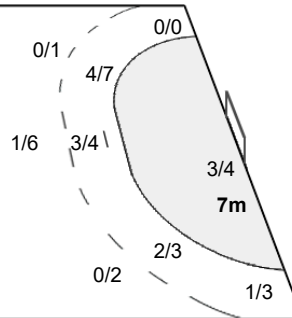

Defence

Goalkeepers Saves / Shots

1/1	1/5
2/2	1/4
3/9	2/11

16 RISOVIC J

1/1	1/5
2/2	1/4
3/9	2/11

91 GRAOVAC K