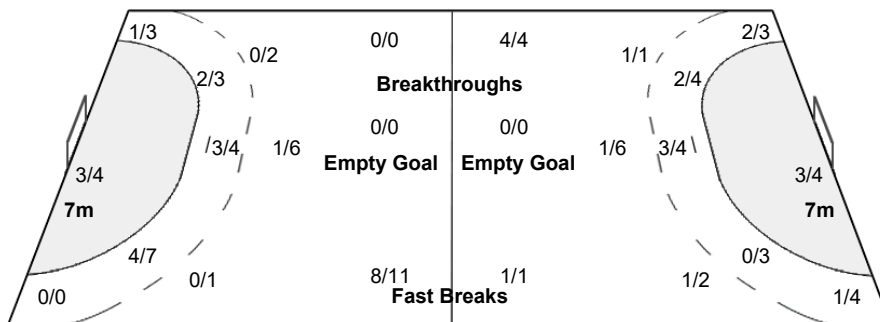

Offence

Defence

Goalkeepers Saves / Shots

3/3	0/1	1/4
4/5		3/3
1/9		1/7

1 GLAUSER L

	0/1
4/4	2/2
1/6	0/6

16 DARLEUX C

3/3	0/1	1/3
0/1		1/1
0/3		1/1

Legend:

%	Efficiency	2Min	2-Minute Suspensions	6m	6 metre Shots	7m	7-metre Shots	9m	9-metre Shots
AS	Assists	BC	Blue Cards	BS	Blocked Shots	BT	Breakthroughs	D	Direct Red Card
EG	Empty Goal	FB	Fast Breaks	G/S	Goals/Shots	N/A	Not Applicable	No.	Uniform Number
RC	Red Cards	S/S	Saves/Shots	ST	Steals	TO	Turnover	TP	Time Played
Wing	Wing Shots	X	Red Card After 3rd 2-Minute Suspension	YC	Yellow Cards