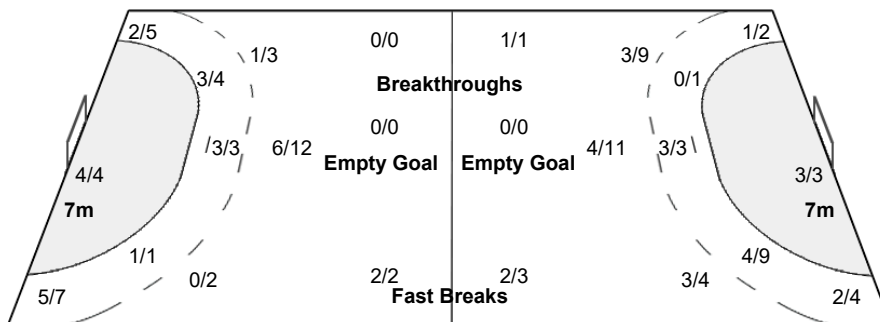

Number of Attacks: 55, Scoring Efficiency: 49%

25th IHF Women's World Championship 2021

Spain

Main Round - Group I

Match Team Statistics

Match No: 67

SLO 26 - 27 POL

(13 - 12) (13 - 15)

Team

Goals / Shots

Offence

Defence

Goalkeepers

Saves / Shots

16 PLACZEK A

21 ZIMA B