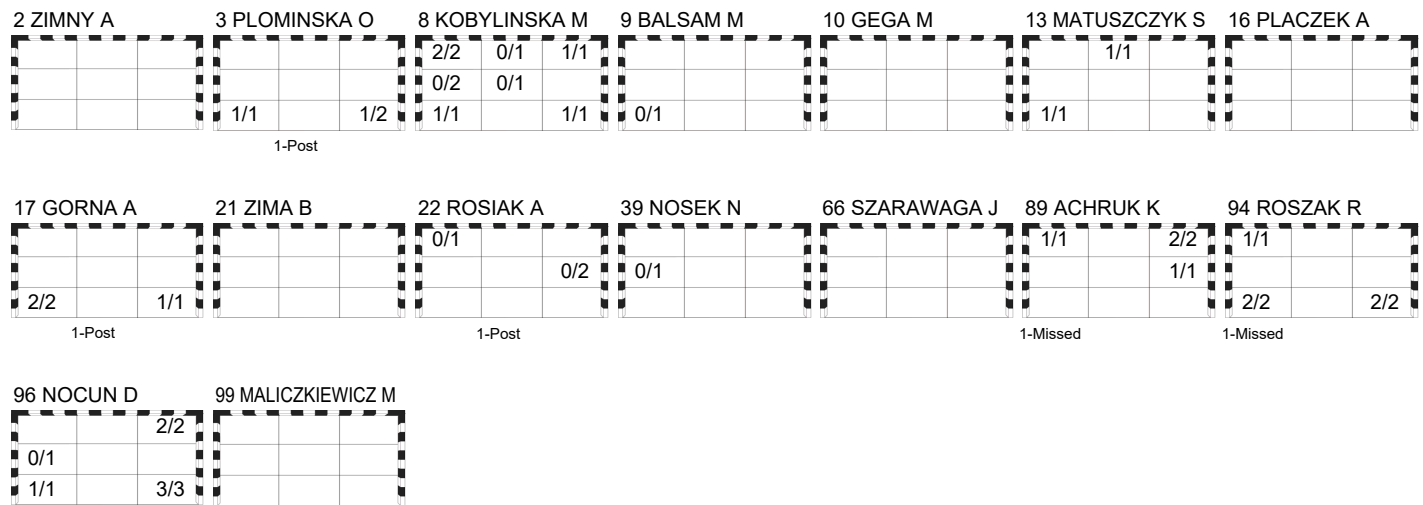

Number of Attacks: 55, Scoring Efficiency: 49%

25th IHF Women's World Championship 2021

Spain

Main Round - Group I

Match Team Statistics

Match No: 67

SLO 26 - 27 POL

(13 - 12) (13 - 15)

Team

Goals / Shots

Offence

Defence

Goalkeepers

Saves / Shots

16 PLACZEK A

21 ZIMA B