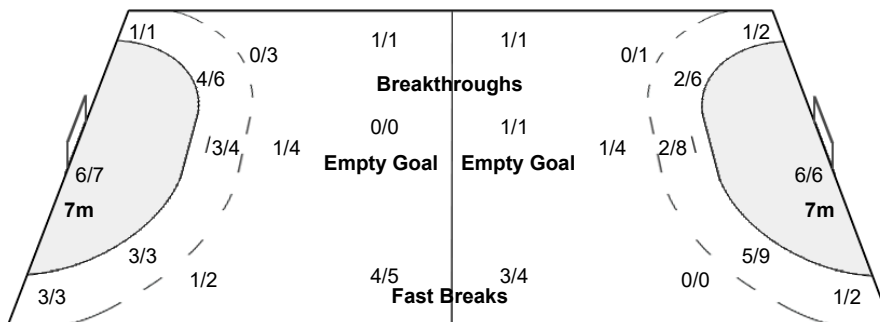

25th IHF Women's World Championship 2021

Spain

Main Round - Group IV

Match Team Statistics

Match No: 66

FRI 10 DEC 2021

20:30

Palacio De Deportes

CRO 23 - 27 ESP

(9 - 12) (14 - 15)

Referees: GASMI K / GASMI R (FRA)

ESP - Spain

Shots Distribution

Players

Goals / Shots

4 MARTIN BERENGUER C 2/2 1/1	6 CAMPOS COSTA C 0/1 2/4	8 ARDERIUS MARTIN S 2/2	12 NAVARRO GIMENEZ S	13 HERNANDEZ SELVA L	16 CASTELLANOS SOANEZ	17 GUTIERREZ BERMEJO
18 ECHEVERRIA MARTINE 1/1	30 LOPEZ JIMENEZ S 1/1 3/3	33 GASSAMA CISSOKHO K	34 FERNANDEZ FRAGA A 1/1	39 RODRIGUEZ RODRIGUE 0/1	44 HERNANDEZ SERRADOR 1/1 2/2	51 ESPINOLA PEREZ I 1/1 1/3 2/2
62 ARCOS POVEDA P	86 CABRAL BARBOSA A 0/1 2/2	1-Missed				

Team Goals / Shots

1/1	1/1	2/5
3/5		
9/11		11/12

2-Missed 2-Post

Offence

Defence

Goalkeepers Saves / Shots

1/5	1/3	1/2
2/6	1/3	2/6
1/3	2/2	2/6

12 NAVARRO GIMENEZ S

0/1	0/3

16 CASTELLANOS SOANEZ

1/5	1/3	1/2
2/5	1/3	2/3
1/3	2/2	2/6

Legend:	% Efficiency	2Min 2-Minute Suspensions	6m 6 metre Shots	7m 7-metre Shots	9m 9-metre Shots
AS Assists	BC Blue Cards	BS Blocked Shots	BT Breakthroughs	D Direct Red Card	No. Uniform Number
EG Empty Goal	FB Fast Breaks	G/S Goals/Shots	N/A Not Applicable	No. Uniform Number	TP Time Played
RC Red Cards	S/S Saves/Shots	ST Steals	TO Turnover		
Wing Wing Shots	X Red Card After 3rd 2-Minute Suspension	YC Yellow Cards