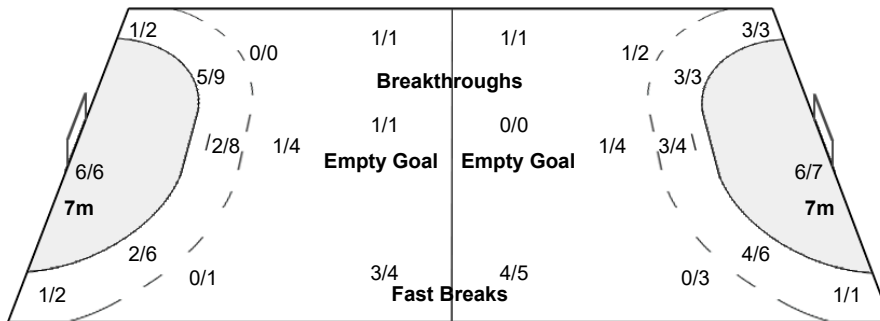

25th IHF Women's World Championship 2021

Spain

Main Round - Group IV

Match Team Statistics

Match No: 66

FRI 10 DEC 2021

20:30

Palacio De Deportes

CRO 23 - 27 ESP

(9 - 12) (14 - 15)

Referees: GASMI K / GASMI R (FRA)

CRO - Croatia

Shots Distribution

Players

Goals / Shots

1 BESEN L	3 POSAVEC P	8 POSAVEC S	12 KAPITANOVIC I	14 KALAUS L	17 JEZIC K	25 BURIC L
	0/1	1/1		1/1 1/1	0/1 1/2	0/1
		1/1		0/1 0/1	1/1	0/1
				1-Missed 1-Blocked	1-Missed	
28 SIMARA A	31 DEBELIC A	33 TURK A	35 MAMIC J	40 PETIKA T	41 GUDELJ G	77 BLAZEVIC V
1/1	1/1 1/1 1/1	3/3		1/1		1/2 4/5
	0/1 0/1					2/2
	1/1				1-Blocked	1-Missed 2-Post 1-Blocked
91 PIJEVIC T						

Team Goals / Shots

4/5	2/3	1/2
4/6	2/3	4/6
2/3	0/2	4/6
3-Missed	2-Post	3-Blocked

Offence

Defence

Goalkeepers Saves / Shots

0/1	0/1	
2/5		3/5
2/11		1/12

1 BESEN L		

12 KAPITANOVIC I	0/1	
1/2		
1/6		1/4

91 PIJEVIC T	0/1	
1/3		3/5
1/5		0/8