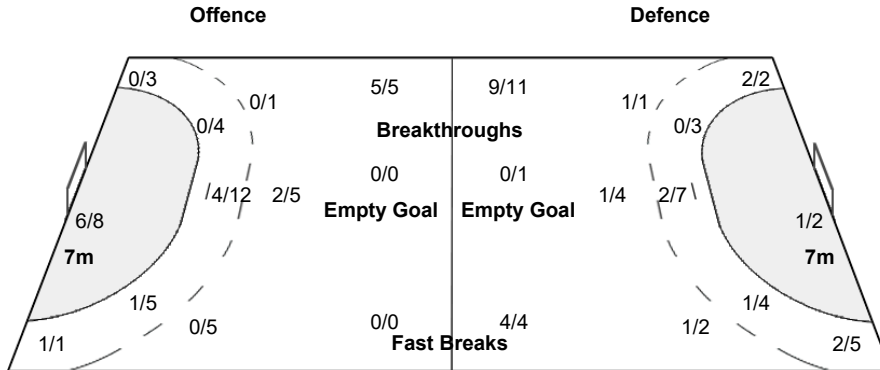

Goalkeepers
Saves / Shots

4/9	1/2	0/1
5/6		1/3
1/8	1/2	1/7

1 CARRATU M

4/9	1/2	0/1
5/6		1/3
1/8	1/2	1/7

12 ROSALEZ F