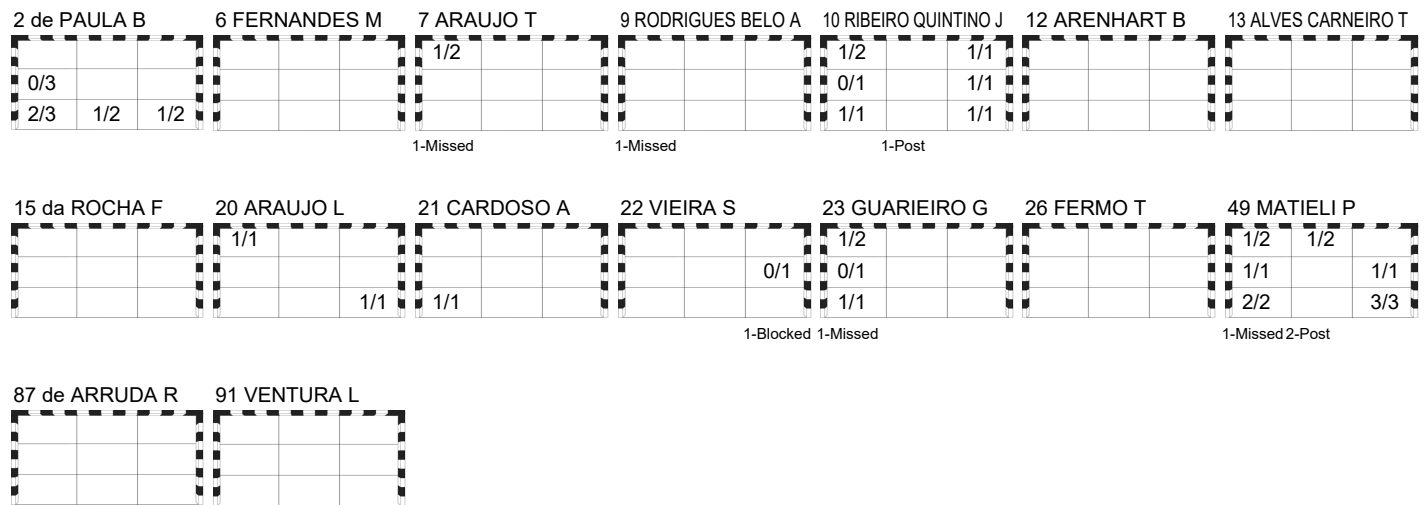

25th IHF Women's World Championship 2021

Spain

Main Round - Group IV

Match Team Statistics

Match No: 65

FRI 10 DEC 2021

15:30

Palacio De Deportes

ARG 19 - 24 BRA

(10 - 13) (9 - 11)

Referees: KONJICANIN A / KONJICANIN D (BIH)

BRA - Brazil

Shots Distribution

Players

Goals / Shots

Team Goals / Shots

5/9	1/2	1/1
1/6		2/3
7/8	1/2	6/7

4-Missed 3-Post 1-Blocked