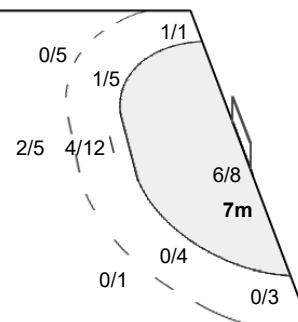

Team Goals / Shots

5/9	1/2	1/1
1/6		2/3
7/8	1/2	6/7

4-Missed 3-Post 1-Blocked

Offence

Defence

Goalkeepers Saves / Shots

1/1		
3/9	1/1	5/10
2/4	3/4	2/7

12 ARENHART B

1/1		
3/9	1/1	5/10
2/3	3/4	2/7

87 de ARRUDA R

0/1		
-----	--	--

Legend:	% Efficiency	2Min 2-Minute Suspensions	6m 6 metre Shots	7m 7-metre Shots	9m 9-metre Shots
AS Assists	BC Blue Cards	BS Blocked Shots	BT Breakthroughs	D Direct Red Card	No. Uniform Number
EG Empty Goal	FB Fast Breaks	G/S Goals/Shots	N/A Not Applicable	No. Uniform Number	TP Time Played
RC Red Cards	S/S Saves/Shots	ST Steals	TO Turnover		
Wing Wing Shots	X Red Card After 3rd 2-Minute Suspension	YC Yellow Cards			