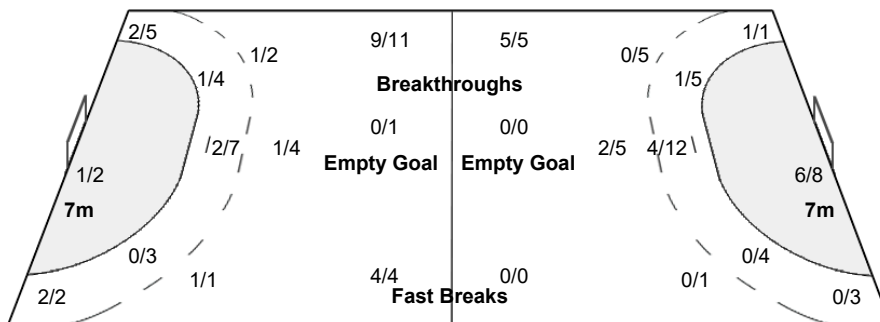

25th IHF Women's World Championship 2021

Spain

Main Round - Group IV

Match Team Statistics

Match No: 65

FRI 10 DEC 2021

15:30

Palacio De Deportes

ARG 19 - 24 BRA

(10 - 13) (9 - 11)

Referees: KONJICANIN A / KONJICANIN D (BIH)

BRA - Brazil

Shots Distribution

Players

Goals / Shots

Team Goals / Shots

5/9	1/2	1/1
1/6		2/3
7/8	1/2	6/7

4-Missed 3-Post 1-Blocked

Offence

Defence

Goalkeepers Saves / Shots

1/1		
3/9	1/1	5/10
2/4	3/4	2/7

12 ARENHART B

1/1		
3/9	1/1	5/10
2/3	3/4	2/7

87 de ARRUDA R

0/1		

Legend:	% Efficiency	2Min 2-Minute Suspensions	6m 6 metre Shots	7m 7-metre Shots	9m 9-metre Shots
AS Assists	BC Blue Cards	BS Blocked Shots	BT Breakthroughs	D Direct Red Card	No. Uniform Number
EG Empty Goal	FB Fast Breaks	G/S Goals/Shots	N/A Not Applicable	No. Uniform Number	TP Time Played
RC Red Cards	S/S Saves/Shots	ST Steals	TO Turnover		
Wing Wing Shots	X Red Card After 3rd 2-Minute Suspension	YC Yellow Cards