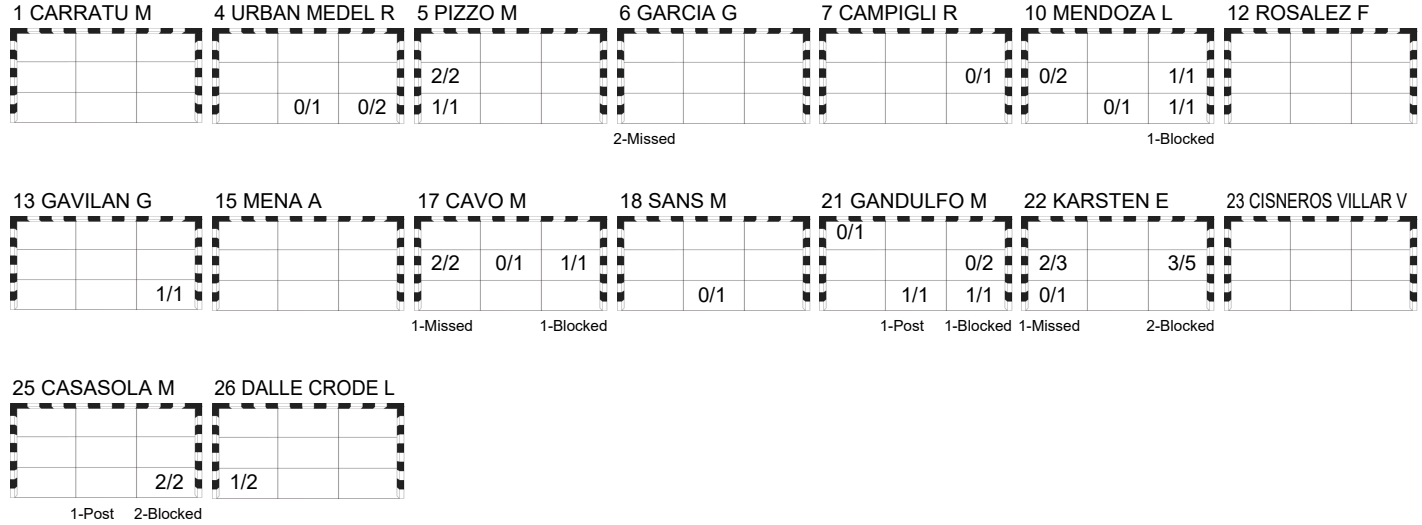

Team
Goals / Shots

0/1		
6/9	0/1	5/10
2/4	1/4	5/7

4-Missed 2-Post 7-Blocked

Goalkeepers
Saves / Shots

4/9	1/2	0/1
5/6		1/3
1/8	1/2	1/7

1 CARRATU M

4/9	1/2	0/1
5/6		1/3
1/8	1/2	1/7

12 ROSALEZ F