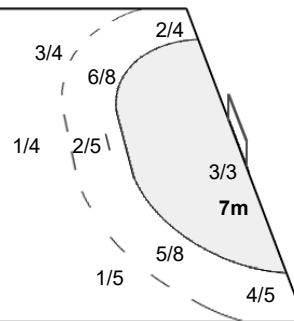

Defence

Goalkeepers Saves / Shots

1/2	1/1	1/11
2/5	3/4	3/6
0/6	0/3	0/3

45 OSAWA A

1/2	1/1	1/7
2/4	3/4	3/5
0/5	0/3	0/2

46 BABA A

		0/3
		0/1
0/1