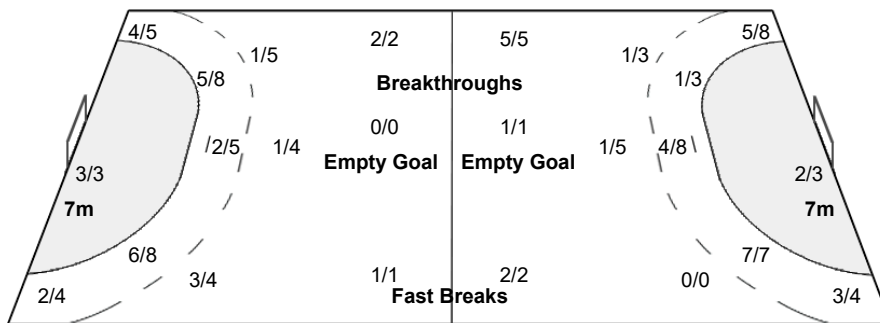

25th IHF Women's World Championship 2021

Spain

Main Round - Group IV

Match Team Statistics

Match No: 64

FRI 10 DEC 2021

18:00

Palacio De Deportes

JPN 32 - 30 AUT

(15 - 19) (17 - 11)

Referees: JOVANDIC V / SEKULIC M (SRB)

AUT - Austria

Shots Distribution

Players

Goals / Shots

1 IVANCOK L	6 DEDIC M	7 SCHINDLER J	9 KOVACS P	11 TOMASINI F	13 DRAGULJIC S	15 WESS C
	2/2	1/1	0/1 3/3	1/1		
	2/2 1/1	1/1 1/1	0/1 0/1 1/3	0/1 1/1		
	1-Missed	1-Post	1-Missed			

16 BLAZEK P	17 REICHERT J	18 DRAMAC K	22 KAISER S	27 HAJGATO A	29 IVANCOK I	44 LEITNER N
	0/1	1/1		1/1	1/2	
	0/1				1/2 1/1	
		1-Post 1-Blocked			2-Missed 1-Post	

Team

Goals / Shots

1/2	0/1	10/11
3/5	1/4	3/6
6/6	3/3	3/3
4-Missed	3-Post	1-Blocked

Offence