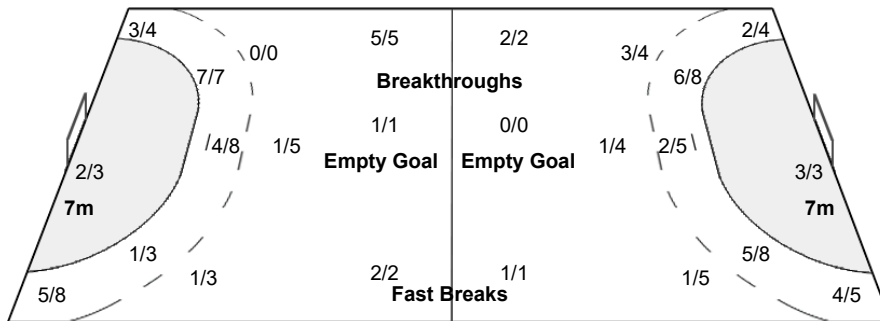

25th IHF Women's World Championship 2021

Spain

Main Round - Group IV

Match Team Statistics

Match No: 64

FRI 10 DEC 2021

18:00

Palacio De Deportes

JPN 32 - 30 AUT

(15 - 19) (17 - 11)

Referees: JOVANDIC V / SEKULIC M (SRB)

JPN - Japan

Shots Distribution

Players

Goals / Shots

2 NAGATA M	20 AKIYAMA N	25 OHYAMA M	26 AIZAWA N	32 MATSUMOTO H	33 IWABUCHI I	34 KONDO M
0/1	1/1 0/1	0/1 1/1	0/1 2/2	2/2 0/1	1/1 1/1	1/2 1/1
		1-Missed	2/2 1/1	2-Blocked		3/3 1/1
						1/1
36 NAKAYAMA K	42 YAMAMOTO M	44 KITAHARA Y	45 OSAWA A	46 BABA A	47 SAHARA N	48 HATTORI S
1/1 1/1	0/1 3/4				2/2	2/2 1/1
3-Post					2/2	1/1 1/1
49 YOSHIDOME Y	51 OHMATSUZAWA A					
1/1	0/1					

Team Goals / Shots

4/4	1/1	4/4
0/2	1/2	1/4
6/6	7/7	8/11

1-Missed 3-Post 2-Blocked

Offence