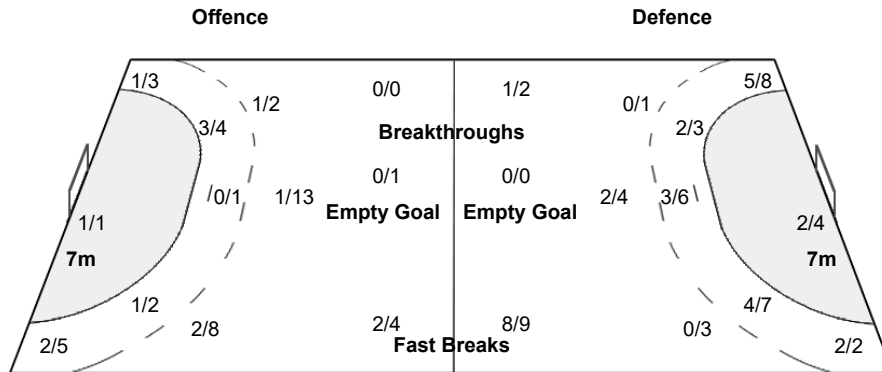

25th IHF Women's World Championship 2021

Spain

Main Round - Group III

Match Team Statistics

Match No: 63

FRI 10 DEC 2021

20:30

Palau d'Esports de Granollers

CZE 14 - 29 DEN

(9 - 12) (5 - 17)

Referees: BELKHIRI Y / HAMIDI S (ALG)

CZE - Czech Republic

Shots Distribution

Players

Goals / Shots

25th IHF Women's World Championship 2021

Spain

Main Round - Group III

Match Team Statistics

Match No: 63

FRI 10 DEC 2021

20:30

Palau d'Esports de Granollers

CZE 14 - 29 DEN

(9 - 12) (5 - 17)

Referees: BELKHIRI Y / HAMIDI S (ALG)

DEN - Denmark

Players		Shots									Offence		Defence		Penalties			TP	
No.	Name	G/S	%	6m	Wing	9m	7m	FB	BT	EG	AS	TF	ST	BS	YC	2Min	RC		BC
1	TOFT Sandra										4								57:01
2	PEDERSEN Laerke Nolsoe	3/4	75		1/2			2/2											30:00
8	HANSEN Anne Mette	0/1	0				0/1				2	2		1		1			34:48
10	HEINDAHL Kathrine	3/4	75	3/4															34:20
11	HAUGSTED Line	3/7	43			0/3		3/4			2			3		1			38:34
13	BOHME Simone	2/2	100		1/1			1/1					1			1			36:35
16	REINHARDT Althea Rebecca																		
18	TRANBORG Mette	2/5	40	2/3		0/2					1	3	1						19:57
23	JORGENSEN Kristina	2/4	50			1/1	0/1	1/1	0/1		7			2		1			38:58
25	JENSEN Trine Ostergaard	1/1	100		1/1								1						23:30
27	BURGAARD Louise	2/3	67	1/1		1/2					4			1					20:55
31	PETERSEN Simone Catherine	3/4	75	1/2			2/2				4	2							15:34
33	FRIIS Emma Cecilie	4/6	67		4/6														29:31
34	IVERSEN Rikke	2/4	50	0/2				1/1	1/1				1	1					28:06
42	MOLLER Michala Elsberg	2/4	50	2/4															12:11
Bench/Team																			
Totals		29/49	59	9/16	7/10	2/8	2/4	8/9	1/2		24	8	4	7		4			

Goalkeepers		Total Shots		6m Shots		Wing Shots		9m Shots		7m Shots		Fast Breaks		Breakthroughs	
No.	Name	S/S	%	S/S	%	S/S	%	S/S	%	S/S	%	S/S	%	S/S	%
1	TOFT Sandra	18/32	56	2/6	33	5/8	63	9/13	69	0/1	0	2/4	50		
16	REINHARDT Althea Rebecca														
Totals		18/32	56	2/6	33	5/8	63	9/13	69	0/1	0	2/4	50		

Team Shots	Goals	Saves	Missed	Post	Blocked	Total	%
6m Shots	9	7				16	56
Wing Shots	7	3				10	70
9m Shots	2	4		2		8	25
7m Shots	2	2			N/A	4	50
Fast Breaks	8	1				9	89
Breakthroughs	1			1		2	50
Empty Net Goals		N/A					
Totals	29	17		3		49	59

Number of Attacks: 54, Scoring Efficiency: 54%