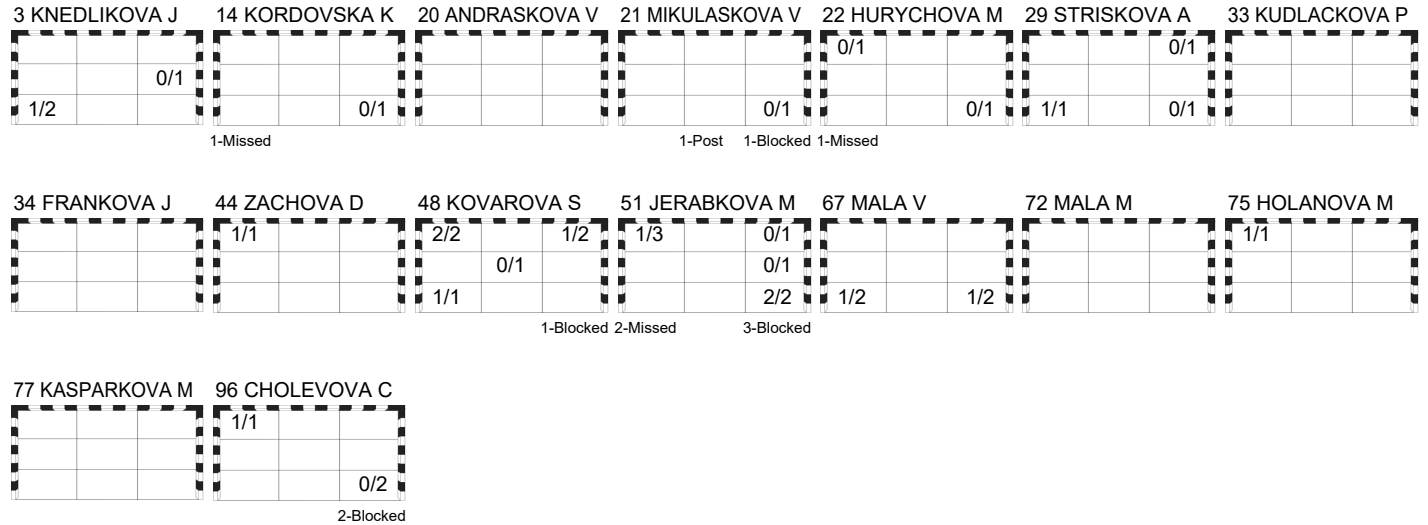

25th IHF Women's World Championship 2021

Spain

Main Round - Group III

Match Team Statistics

Match No: 63

FRI 10 DEC 2021

20:30

Palau d'Esports de Granollers

CZE 14 - 29 DEN

(9 - 12) (5 - 17)

Referees: BELKHIRI Y / HAMIDI S (ALG)

CZE - Czech Republic

Shots Distribution

Players

Goals / Shots

25th IHF Women's World Championship 2021

Spain

Main Round - Group III

Match Team Statistics

Match No: 63

FRI 10 DEC 2021

20:30

Palau d'Esports de Granollers

CZE 14 - 29 DEN

(9 - 12) (5 - 17)

Referees: BELKHIRI Y / HAMIDI S (ALG)

DEN - Denmark

Players		Shots									Offence		Defence		Penalties			TP	
No.	Name	G/S	%	6m	Wing	9m	7m	FB	BT	EG	AS	TF	ST	BS	YC	2Min	RC		BC
1	TOFT Sandra										4								57:01
2	PEDERSEN Laerke Nolsoe	3/4	75		1/2			2/2											30:00
8	HANSEN Anne Mette	0/1	0				0/1				2	2		1		1			34:48
10	HEINDAHL Kathrine	3/4	75	3/4															34:20
11	HAUGSTED Line	3/7	43			0/3		3/4			2			3		1			38:34
13	BOHME Simone	2/2	100		1/1			1/1					1			1			36:35
16	REINHARDT Althea Rebecca																		
18	TRANBORG Mette	2/5	40	2/3		0/2					1	3	1						19:57
23	JORGENSEN Kristina	2/4	50			1/1	0/1	1/1	0/1		7			2		1			38:58
25	JENSEN Trine Ostergaard	1/1	100		1/1								1						23:30
27	BURGAARD Louise	2/3	67	1/1		1/2					4			1					20:55
31	PETERSEN Simone Catherine	3/4	75	1/2			2/2				4	2							15:34
33	FRIIS Emma Cecilie	4/6	67		4/6														29:31
34	IVERSEN Rikke	2/4	50	0/2				1/1	1/1				1	1					28:06
42	MOLLER Michala Elsberg	2/4	50	2/4															12:11
Bench/Team																			
Totals		29/49	59	9/16	7/10	2/8	2/4	8/9	1/2		24	8	4	7		4			

Goalkeepers		Total Shots		6m Shots		Wing Shots		9m Shots		7m Shots		Fast Breaks		Breakthroughs	
No.	Name	S/S	%	S/S	%	S/S	%	S/S	%	S/S	%	S/S	%	S/S	%
1	TOFT Sandra	18/32	56	2/6	33	5/8	63	9/13	69	0/1	0	2/4	50		
16	REINHARDT Althea Rebecca														
Totals		18/32	56	2/6	33	5/8	63	9/13	69	0/1	0	2/4	50		

Team Shots	Goals	Saves	Missed	Post	Blocked	Total	%
6m Shots	9	7				16	56
Wing Shots	7	3				10	70
9m Shots	2	4		2		8	25
7m Shots	2	2			N/A	4	50
Fast Breaks	8	1				9	89
Breakthroughs	1			1		2	50
Empty Net Goals		N/A					
Totals	29	17		3		49	59

Number of Attacks: 54, Scoring Efficiency: 54%