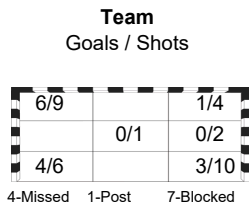

CZE - Czech Republic

Shots Distribution

Players

Goals / Shots