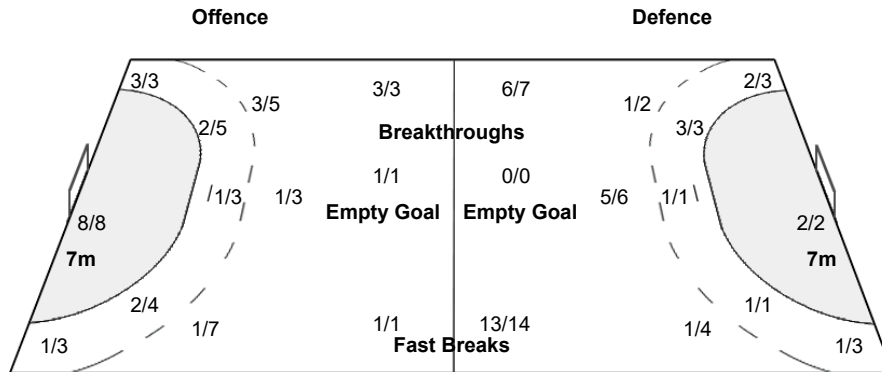

Goalkeepers
Saves / Shots

0/3	0/5	0/4
2/8		1/8
0/5	1/4	4/8

1 OH S

0/3	0/3	0/2
1/2		1/5
0/3	0/1	2/3

12 JEONG J

	0/2	0/2
1/6		0/3
0/2	1/3	2/5