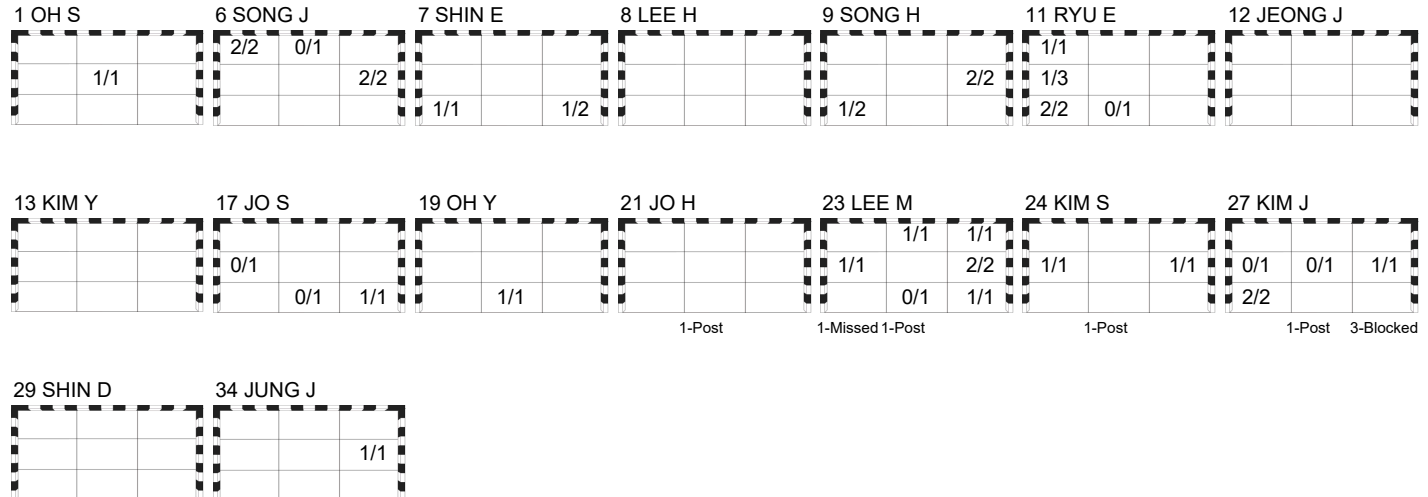

25th IHF Women's World Championship 2021

Spain

Main Round - Group III

Match Team Statistics

Match No: 62

FRI 10 DEC 2021

15:30

Palau d'Esports de Granollers

KOR 28 - 37 GER

(16 - 19) (12 - 18)

Referees: PAOLANTONI M / GARCIA M (ARG)

KOR - Korea

Shots Distribution

Players

Goals / Shots

Team
Goals / Shots

3/3	1/2	1/1
3/7	1/2	9/9
6/7	1/4	3/4

1-Missed 4-Post 3-Blocked