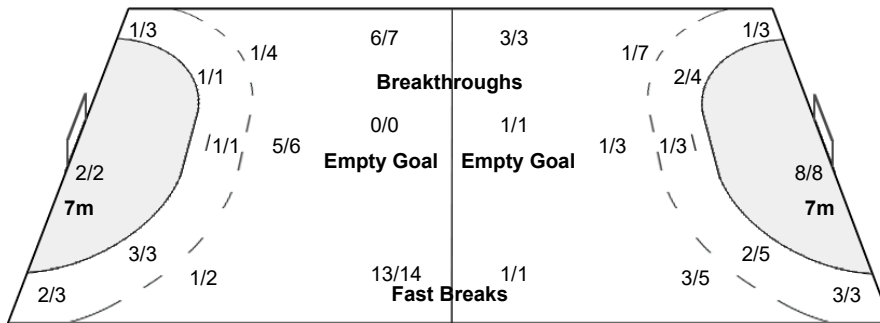

25th IHF Women's World Championship 2021

Spain

Main Round - Group III

Match Team Statistics

Match No: 62

FRI 10 DEC 2021

15:30

Palau d'Esports de Granollers

KOR 28 - 37 GER

(16 - 19) (12 - 18)

Referees: PAOLANTONI M / GARCIA M (ARG)

GER - Germany

Shots Distribution

Players

Goals / Shots

2 KALF M	3 BERGER A	4 GRIJSEELS A	7 SCHMELZER M	9 ANTL L	11 SMITS X	12 ECKERLE D
0/1	0/1	1/1	2/2	1/1	2/2	
	1/1	2/2	1/1	1/1	1/1	
	0/1	2/2	2/2	1/1	1/1	
	1-Post	1-Missed			1-Missed	
13 PETERSEN S	17 STOLLE A	18 ZSCHOCKE M	20 BOLK E	27 MAIDHOF J	29 LAUENROTH A	33 SCHULZE L
	1/1	1/1	1/1	1/1	1/1	
	0/1	1/1	1/2	2/2	2/2	
		0/1	3/3	1/1	1/1	0/1
42 FILTER K	95 STOCKSCHLADER J					
	1/1					1/1
	1/1					

Team Goals / Shots

3/3	5/5	4/4
6/8		7/8
5/5	3/4	4/8
2-Missed	1-Post	

Offence

Defence

Goalkeepers Saves / Shots

0/3	1/2	0/1
4/7	1/2	0/9
1/7	3/4	1/4

12 ECKERLE D

0/1	1/1	0/1
4/5	1/1	0/7
0/4	2/3	1/3

42 FILTER K

0/2	0/1	
0/2	0/1	0/2
1/2	1/1	0/1

Legend:	% Efficiency	2Min 2-Minute Suspensions	6m 6 metre Shots	7m 7-metre Shots	9m 9-metre Shots
AS Assists	BC Blue Cards	BS Blocked Shots	BT Breakthroughs	D Direct Red Card	No. Uniform Number
EG Empty Goal	FB Fast Breaks	G/S Goals/Shots	N/A Not Applicable	No. Uniform Number	TP Time Played
RC Red Cards	S/S Saves/Shots	ST Steals	TO Turnover		
Wing Wing Shots	X Red Card After 3rd 2-Minute Suspension	YC Yellow Cards