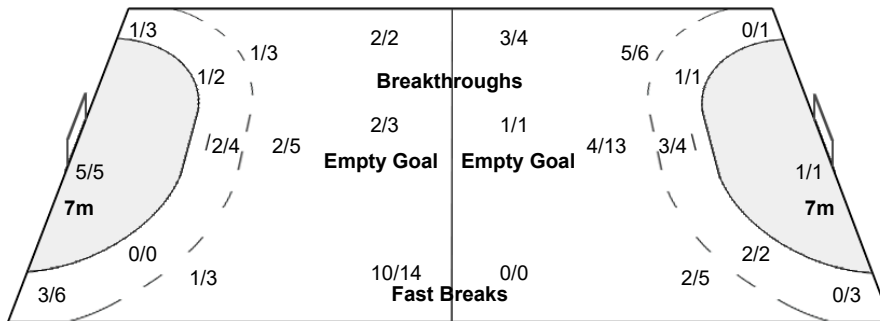

25th IHF Women's World Championship 2021

Spain

Main Round - Group III

Match Team Statistics

Match No: 61

FRI 10 DEC 2021

18:00

Palau d'Esports de Granollers

HUN 30 - 22 CGO

(16 - 8) (14 - 14)

Referees: COVALCIUC I / COVALCIUC A (MDA)

HUN - Hungary

Shots Distribution

Players

Goals / Shots

2 TOTH E	4 TOVIZI P	11 ALBEK A	12 SZIKORA M	16 BIRO B	18 KOVACS A	19 MARTON G
1/1	1/1	0/1			0/3	1/1
2-Missed 1-Post	1-Blocked 1-Missed				1-Post	1-Missed 1-Post
21 PLANETA S	23 FODOR C	30 SZEMEREY Z	38 VAMOS P	44 KACSOR G	45 HAFRA N	58 BORDAS R
1/1 1/1 1/1			1/1	1/1		
1/1 1/1 2/2	1/1		1/1	2/2	3/4 0/1 1/1	1/1
				1-Missed		1-Post
66 LUKACS V	90 SZOLLOSI-ZACSIK S					
2/2	3/3					
	0/1					
	2/2					
	0/1					
	1-Blocked					

Team Goals / Shots

2/2	6/6
1/4	3/3
7/8	2/5
8/8	
5-Missed	4-Post
	2-Blocked

Offence