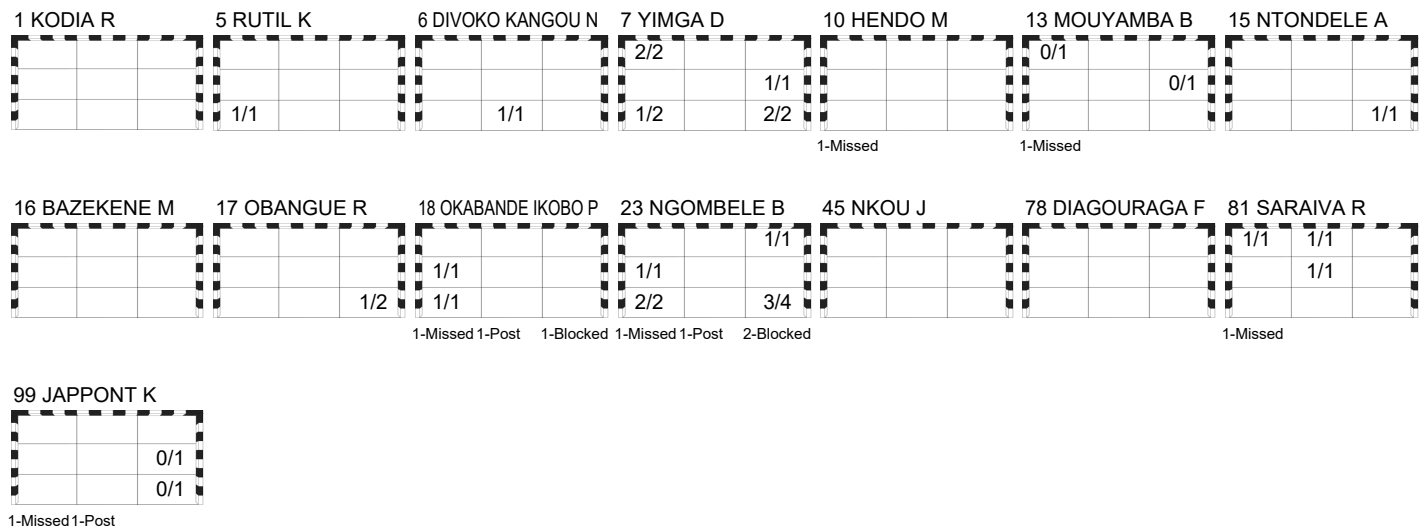

25th IHF Women's World Championship 2021

Spain

Main Round - Group III

Match Team Statistics

Match No: 61

FRI 10 DEC 2021

18:00

Palau d'Esports de Granollers

HUN 30 - 22 CGO

(16 - 8) (14 - 14)

Referees: COVALCIUC I / COVALCIUC A (MDA)

CGO - Congo

Shots Distribution

Players

Goals / Shots

Team Goals / Shots

3/4	1/1	1/1
2/2	1/1	1/3
5/6	1/1	7/10
6-Missed	3-Post	3-Blocked