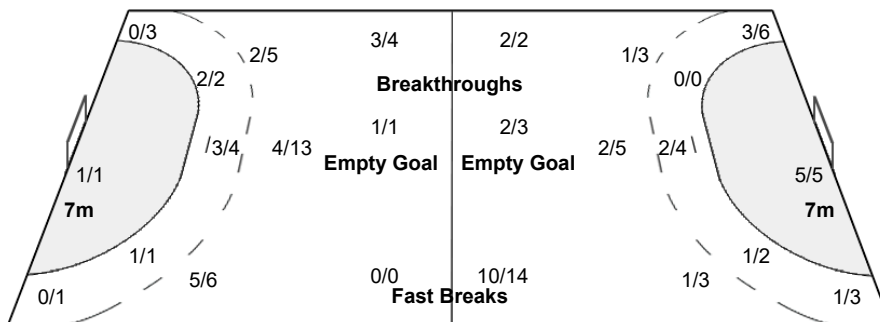

Offence

Defence

Goalkeepers Saves / Shots

0/2	0/6
3/4	0/3
1/8	3/5
0/8	2/3

1 KODIA R		0/1

16 BAZEKENE M		0/6
	0/2	2/2
	3/4	0/8
	1/8	3/5

Legend:	% Efficiency	2Min 2-Minute Suspensions	6m 6 metre Shots	7m 7-metre Shots	9m 9-metre Shots
AS Assists	BC Blue Cards	BS Blocked Shots	BT Breakthroughs	D Direct Red Card	No. Uniform Number
EG Empty Goal	FB Fast Breaks	G/S Goals/Shots	N/A Not Applicable	ST Steals	TP Time Played
RC Red Cards	S/S Saves/Shots	ST Steals	TO Turnover		
Wing Wing Shots	X Red Card After 3rd 2-Minute Suspension	YC Yellow Cards