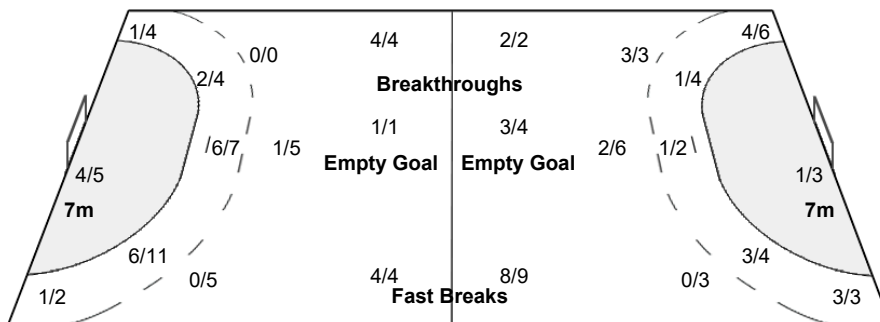

Team

Goals / Shots

Offence

Defence