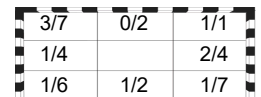

Goals / Shots

Offence

Defence

Goalkeepers

Saves / Shots

12 CIUCA D

20 DUMANSKA Y

Legend:							
%	Efficiency	2Min	2-Minute Suspensions	6m	6 metre Shots	7m	7-metre Shots
AS	Assists	BC	Blue Cards	BS	Blocked Shots	BT	Breakthroughs
EG	Empty Goal	FB	Fast Breaks	G/S	Goals/Shots	N/A	Not Applicable
RC	Red Cards	S/S	Saves/Shots	ST	Steals	TO	Turnover
Wing	Wing Shots	X	Red Card After 3rd 2-Minute Suspension	YC	Yellow Cards		