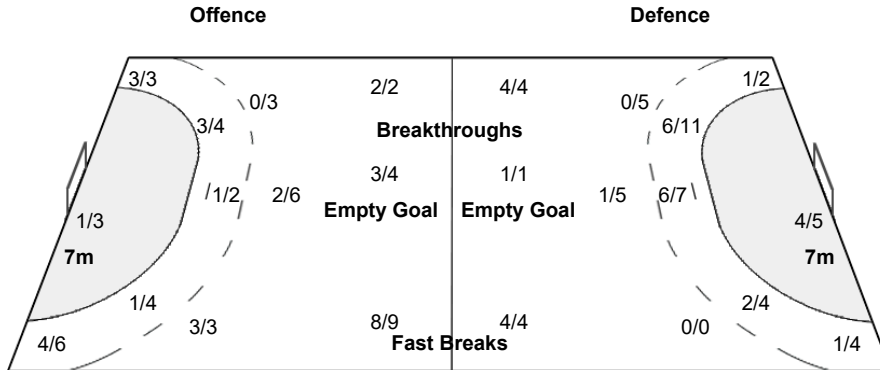

25th IHF Women's World Championship 2021

Spain

Main Round - Group II

Match Team Statistics

Match No: 59

THU 9 DEC 2021

15:30

Sports Center Castellon

NED 31 - 30 ROU

(17 - 14) (14 - 16)

Referees: ALPAIDZE V / BEREZKINA T (RUS)

NED - Netherlands

Shots Distribution

Players

Goals / Shots

6 van der HEIJDEN L	7 BONT D	8 ABBINGH L	9 NUSSER L	10 SNELDER D	11 KNIPPENBORG L	12 van WETERING B
2/2	0/1		1/1	1/1	1/1	0/1
2/2	2/2		1/1	0/1		1/1
2-Missed		1-Missed		1-Post		3/3
						2/2

18 DULFER K	19 FRERIKS M	20 SMITS I	22 SPRENGERS Z	26 MALESTEIN A	33 WESTER T	38 TEN HOLTE Y
2/2		1/1		2/2		
0/1						
1/1	1/1	2/2	0/1		1/1	
1-Post					1-Missed	

48 HOUSHEER D	79 POLMAN E
0/1	0/1
	1/1
1/1	1/1
	1-Post
	1-Blocked

Team
Goals / Shots

6/9	2/2	0/1
3/4		2/4
6/7	3/4	9/10
4-Missed	3-Post	1-Blocked

Goalkeepers
Saves / Shots

1/5		1/5
3/3	3/3	4/5
3/14	1/2	1/10

33 WESTER T

1/5		0/4
3/3	3/3	3/4
3/14	1/2	1/7

38 TEN HOLTE Y

		1/1
		0/1