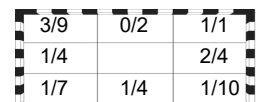

Goals / Shots

Offence

Defence

Goalkeepers

Saves / Shots

12 CIUCA D

20 DUMANSKA Y

Legend:							
%	Efficiency	2Min	2-Minute Suspensions	6m	6 metre Shots	7m	7-metre Shots
AS	Assists	BC	Blue Cards	BS	Blocked Shots	BT	Breakthroughs
EG	Empty Goal	FB	Fast Breaks	G/S	Goals/Shots	N/A	Not Applicable
RC	Red Cards	S/S	Saves/Shots	ST	Steals	TO	Turnover
Wing	Wing Shots	X	Red Card After 3rd 2-Minute Suspension	YC	Yellow Cards		