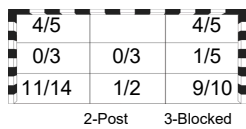

Team

Goals / Shots