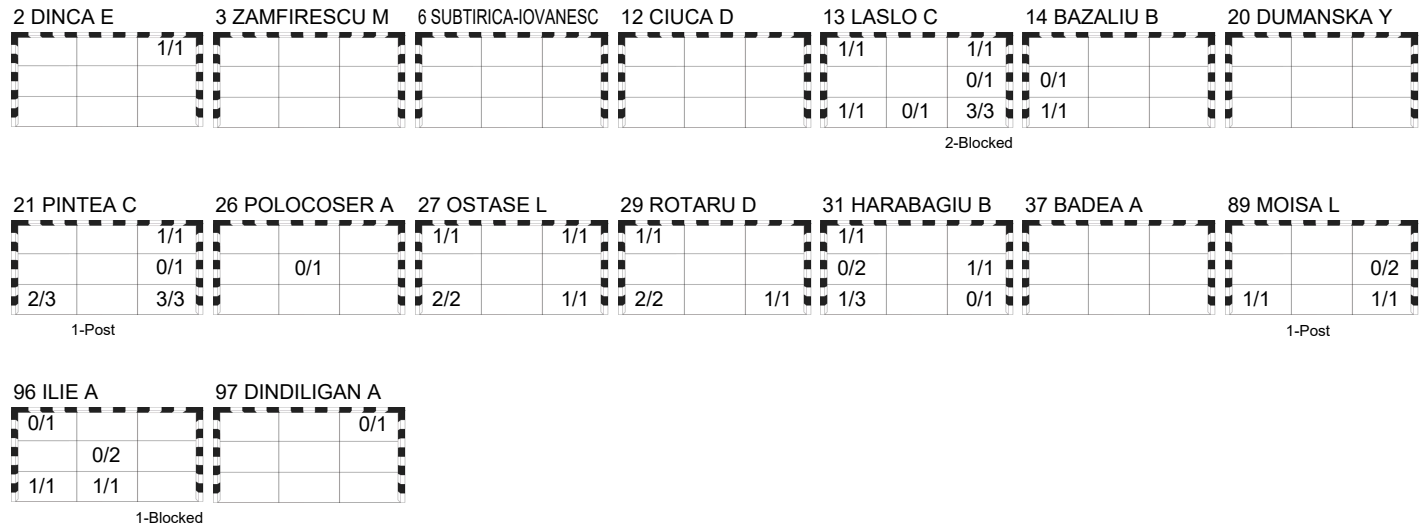

NED 31 - 30 ROU

(17 - 14) (14 - 16)

Referees: ALPAIDZE V / BEREZKINA T (RUS)

ROU - Romania

Shots Distribution

Players

Goals / Shots

Team

Goals / Shots

Offence

Defence

Goalkeepers

Saves / Shots

12 CIUCA D

20 DUMANSKA Y

Legend:							
%	Efficiency	2Min	2-Minute Suspensions	6m	6 metre Shots	7m	7-metre Shots
AS	Assists	BC	Blue Cards	BS	Blocked Shots	BT	Breakthroughs
EG	Empty Goal	FB	Fast Breaks	G/S	Goals/Shots	N/A	Not Applicable
RC	Red Cards	S/S	Saves/Shots	ST	Steals	TO	Turnover
Wing	Wing Shots	X	Red Card After 3rd 2-Minute Suspension	YC	Yellow Cards		