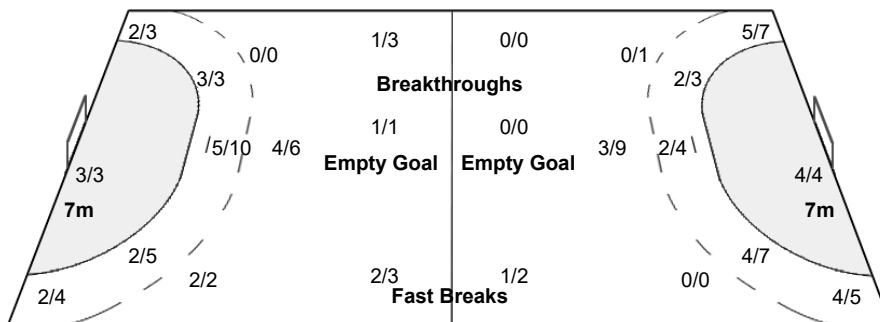

25th IHF Women's World Championship 2021

Spain

Main Round - Group I

Match Team Statistics

Match No: 57

THU 9 DEC 2021

18:00

Palau d'Esports de Granollers

MNE 25 - 27 SRB

(18 - 14) (7 - 13)

Referees: ALVAREZ J / BUSTAMANTE I (ESP)

SRB - Serbia

Shots Distribution

Players

Goals / Shots

Team Goals / Shots

5/5	2/2
3/6	1/1
11/14	4/8
3-Missed	2-Post
	1-Blocked

Offence

Defence

Goalkeepers Saves / Shots

2/7	0/3	1/5
1/3		
4/10	1/1	1/6

16 RISOVIC J	2/7	0/2	0/1
	1/2		
	4/6	1/1	1/5

91 GRAOVAC K		0/1	1/4
	0/1		
	0/4		0/1

Legend:	% Efficiency	2Min 2-Minute Suspensions	6m 6 metre Shots	7m 7-metre Shots	9m 9-metre Shots
AS Assists	BC Blue Cards	BS Blocked Shots	BT Breakthroughs	D Direct Red Card	
EG Empty Goal	FB Fast Breaks	G/S Goals/Shots	N/A Not Applicable	No. Uniform Number	
RC Red Cards	S/S Saves/Shots	ST Steals	TO Turnover	TP Time Played	
Wing Wing Shots	X Red Card After 3rd 2-Minute Suspension	YC Yellow Cards