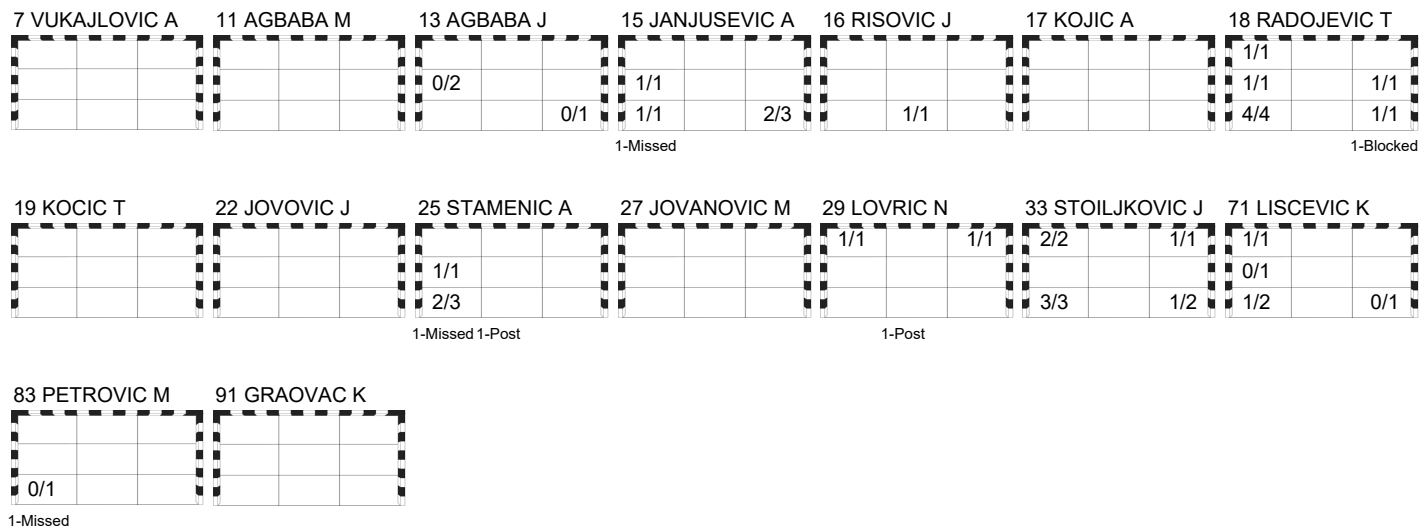

Number of Attacks: 51, Scoring Efficiency: 53%

25th IHF Women's World Championship 2021

Spain

Main Round - Group I

Match Team Statistics

Match No: 57

THU 9 DEC 2021

18:00

Palau d'Esports de Granollers

MNE 25 - 27 SRB

(18 - 14) (7 - 13)

Referees: ALVAREZ J / BUSTAMANTE I (ESP)

SRB - Serbia

Shots Distribution

Players

Goals / Shots

Team Goals / Shots

5/5	2/2
3/6	1/1
11/14	4/8
3-Missed	2-Post
	1-Blocked

Offence

Defence

Goalkeepers Saves / Shots

2/7	0/3	1/5
1/3		
4/10	1/1	1/6

16 RISOVIC J	2/7	0/2	0/1
	1/2		
	4/6	1/1	1/5

91 GRAOVAC K		0/1	1/4
	0/1		
	0/4		0/1