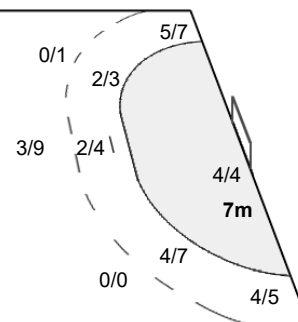

Defence

Goalkeepers Saves / Shots

2/7	0/3	1/5
1/3		
4/10	1/1	1/6

16 RISOVIC J	2/7	0/2	0/1
	1/2		
	4/6	1/1	1/5

91 GRAOVAC K		0/1	1/4
	0/1		
	0/4		0/1

Legend:	% Efficiency	2Min 2-Minute Suspensions	6m 6 metre Shots	7m 7-metre Shots	9m 9-metre Shots
AS Assists	BC Blue Cards	BS Blocked Shots	BT Breakthroughs	D Direct Red Card	
EG Empty Goal	FB Fast Breaks	G/S Goals/Shots	N/A Not Applicable	No. Uniform Number	
RC Red Cards	S/S Saves/Shots	ST Steals	TO Turnover	TP Time Played	
Wing Wing Shots	X Red Card After 3rd 2-Minute Suspension	YC Yellow Cards