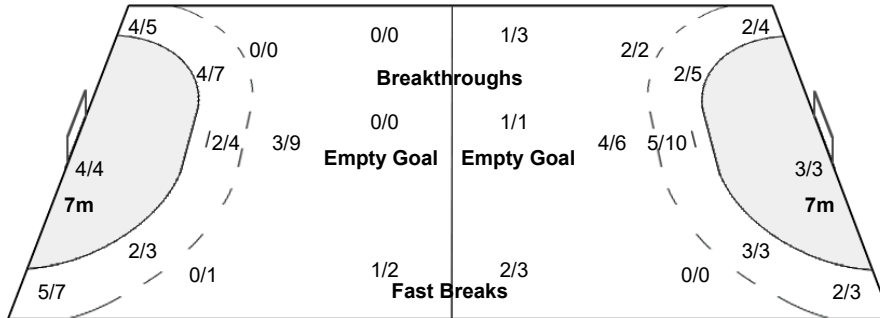

25th IHF Women's World Championship 2021

Spain

Main Round - Group I

Match Team Statistics

Match No: 57

THU 9 DEC 2021

18:00

Palau d'Esports de Granollers

MNE 25 - 27 SRB

(18 - 14) (7 - 13)

Referees: ALVAREZ J / BUSTAMANTE I (ESP)

MNE - Montenegro

Shots Distribution

Players

Goals / Shots

1 RAJCIC M	4 RADICEVIC J	10 PLETIKOSIC M	13 MUGOSA D	16 NENEZIC L	22 POPOVIC A	23 UJKIC D
	4/4 1/1 1/1 1/2					
		2/2				
		2-Missed 1-Post				
24 ASANIN T	25 MALOVIC D	26 COROVIC N	27 PREMOVIC S	34 BRNOVIC T	66 RAMUSOVIC E	91 PAVICEVIC I
			0/1 1/1		1/1	0/1 2/3
			2/5 1/1	0/1 1/1	0/1	1/1 1/1
96 GRBIC I	97 VUKCEVIC N					
1/1 1/1						
1/1 1/2						
1-Missed 2-Blocked 1-Post						

Team Goals / Shots

5/7	3/3	4/5
2/3		
6/10	0/1	5/6
3-Missed 2-Post 2-Blocked		

Offence