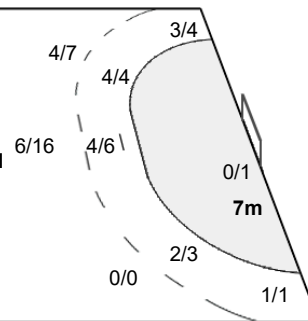

96 MARKOVA I	99 KAPLINA P
1/1 1/2 1/2	0/1

Team Goals / Shots

2/2	1/1	3/5
3/3	1/3	5/7
6/12		5/7

3-Missed 1-Post

Offence

Defence

Goalkeepers Saves / Shots

2/6	0/2	0/4
1/4		1/1
0/7	0/1	1/6