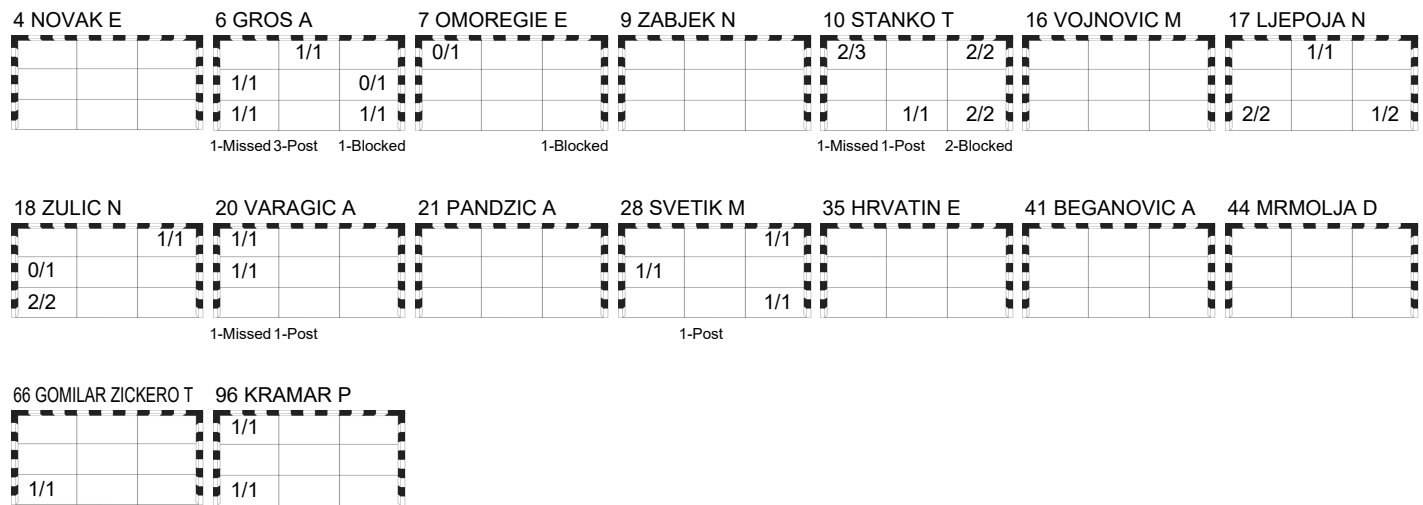

Palau d'Esports de Granollers

RHF 26 - 26 SLO

(14 - 15) (12 - 11)

Referees: PAOLANTONI M / GARCIA M (ARG)

SLO - Slovenia

Shots Distribution

Players

Goals / Shots