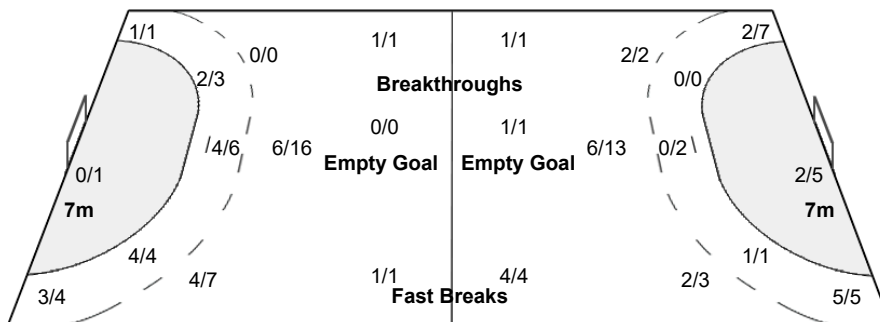

25th IHF Women's World Championship 2021

Spain

Main Round - Group I

Match Team Statistics

Match No: 56

THU 9 DEC 2021

15:30

Palau d'Esports de Granollers

RHF 26 - 26 SLO

(14 - 15) (12 - 11)

Referees: PAOLANTONI M / GARCIA M (ARG)

SLO - Slovenia

Shots Distribution

Players

Goals / Shots

Team

Goals / Shots

4/6	2/2	4/4
3/4		0/1
7/7	1/1	5/6
3-Missed	6-Post	4-Blocked

Offence

Defence

Goalkeepers

Saves / Shots

0/2	0/1	2/5
0/3	2/3	2/7
6/12		2/7

16 VOJNOVIC M

21 PANDZIC A

0/2	0/1	2/5
0/3	2/2	2/7
6/12		2/7

Legend:	% Efficiency	2Min 2-Minute Suspensions	6m 6 metre Shots	7m 7-metre Shots	9m 9-metre Shots
AS Assists	BC Blue Cards	BS Blocked Shots	BT Breakthroughs	D Direct Red Card	
EG Empty Goal	FB Fast Breaks	G/S Goals/Shots	N/A Not Applicable	No. Uniform Number	
RC Red Cards	S/S Saves/Shots	ST Steals	TO Turnover	TP Time Played	
Wing Wing Shots	X Red Card After 3rd 2-Minute Suspension	YC Yellow Cards