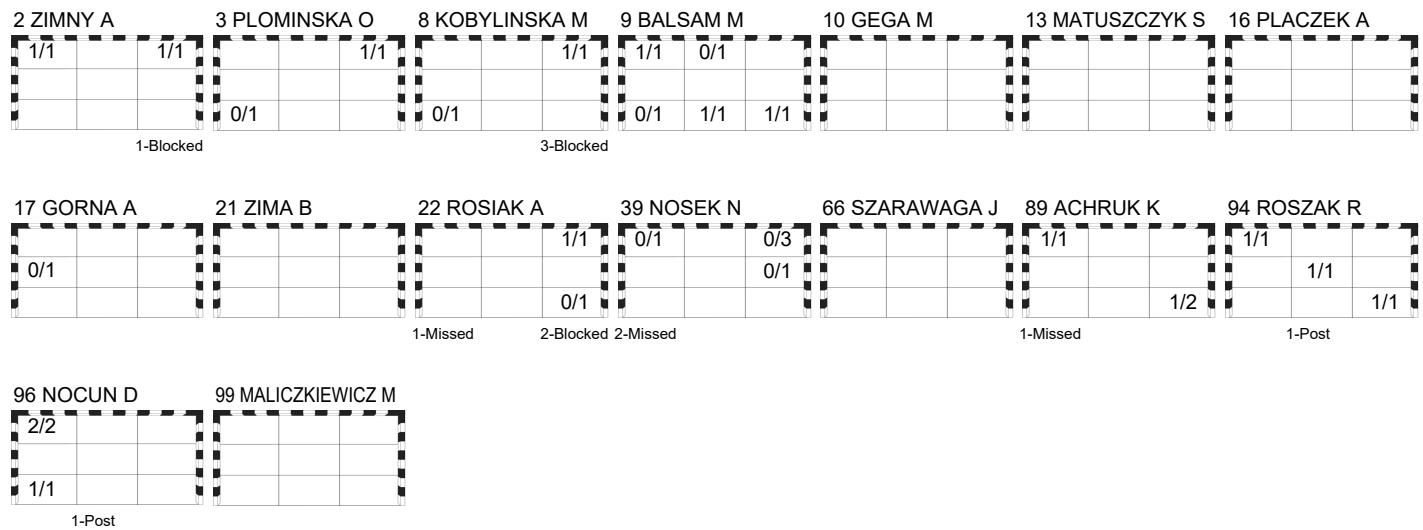

25th IHF Women's World Championship 2021

Spain

Main Round - Group I

Match Team Statistics

Match No: 55

THU 9 DEC 2021

20:30

Palau d'Esports de Granollers

FRA 26 - 16 POL

(14 - 9) (12 - 7)

Referees: LONCAR D / LONCAR Z (CRO)

POL - Poland

Shots Distribution

Players

Goals / Shots

Team Goals / Shots

6/7	0/1	4/7
0/1	1/1	0/1
1/4	1/1	3/5

4-Missed 2-Post 6-Blocked