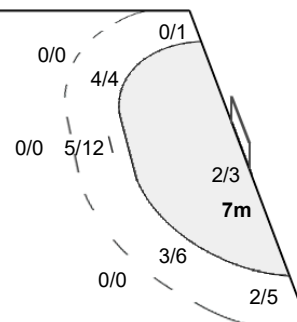

Defence

Goalkeepers Saves / Shots

6/14	1/1	2/2
1/2	0/1	3/6
2/8		2/9

16 PLACZEK A

5/13	1/1	2/2
0/1	0/1	3/6
2/8		2/7

21 ZIMA B

1/1		
		0/1

99 MALICZKIEWICZ M

Legend:	% Efficiency	2Min 2-Minute Suspensions	6m 6 metre Shots	7m 7-metre Shots	9m 9-metre Shots
AS Assists	BC Blue Cards	BS Blocked Shots	BT Breakthroughs	D Direct Red Card	No. Uniform Number
EG Empty Goal	FB Fast Breaks	G/S Goals/Shots	N/A Not Applicable	No. Uniform Number	TP Time Played
RC Red Cards	S/S Saves/Shots	ST Steals	TO Turnover		
Wing Wing Shots	X Red Card After 3rd 2-Minute Suspension	YC Yellow Cards