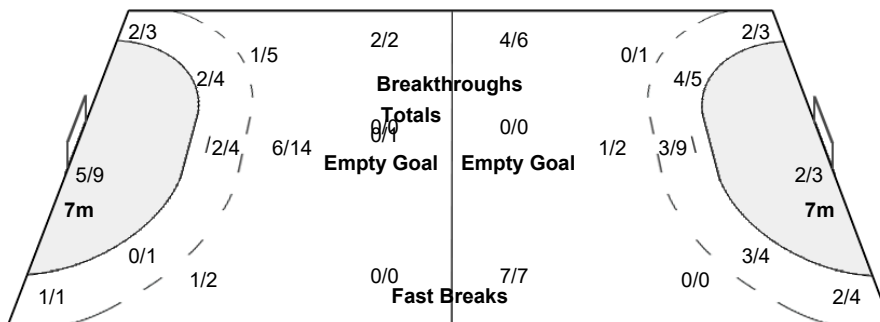

25th IHF Women's World Championship 2021

Spain

Main Round - Group IV

Match Team Statistics

Match No: 54

WED 8 DEC 2021

15:30

Palacio De Deportes

CRO 28 - 22 ARG

(12 - 14) (16 - 8)

Referees: CHRISTIANSEN K / HANSEN L (DEN)

ARG - Argentina

Shots Distribution

Players

Goals / Shots

1 CARRATU M	4 URBAN MEDEL R	5 PIZZO M	6 GARCIA G	7 CAMPIGLI R	10 MENDOZA L	12 ROSALEZ F
	1/1	1/2	1/1	1/1	1/1 2/2	1/1 0/1 1/2
		1-Missed	1-Missed		1-Missed	
13 GAVILAN G	15 MENA A	17 CAVO M	18 SANS M	21 GANDULFO M	22 KARSTEN E	25 CASASOLA M
		1/1	0/1	0/1 1/1	0/1 1/1 0/1	1/1 0/1 1/2
	1/1	4/6	1-Missed		2-Missed 1-Post	1-Missed 1-Blocked
26 DALLE CRODE L	36 OJEA CRISTINO D					
0/1	1/1					

Team Goals / Shots

	2/3	1/1
2/4	0/2	1/5
11/14		5/8
7-Missed	1-Post	1-Blocked

Offence

Defence

Goalkeepers Saves / Shots

0/1	2/2	0/4
4/9		3/12
2/3	0/2	0/6

1 CARRATU M

0/1	2/2	0/4
4/9		3/12
2/3	0/2	0/6

12 ROSALEZ F

Legend:	% Efficiency	2Min 2-Minute Suspensions	6m 6 metre Shots	7m 7-metre Shots	9m 9-metre Shots
AS Assists	BC Blue Cards	BS Blocked Shots	BT Breakthroughs	D Direct Red Card	No. Uniform Number
EG Empty Goal	FB Fast Breaks	G/S Goals/Shots	N/A Not Applicable	TP Time Played	
RC Red Cards	S/S Saves/Shots	ST Steals	TO Turnover		
Wing Wing Shots	X Red Card After 3rd 2-Minute Suspension	YC Yellow Cards