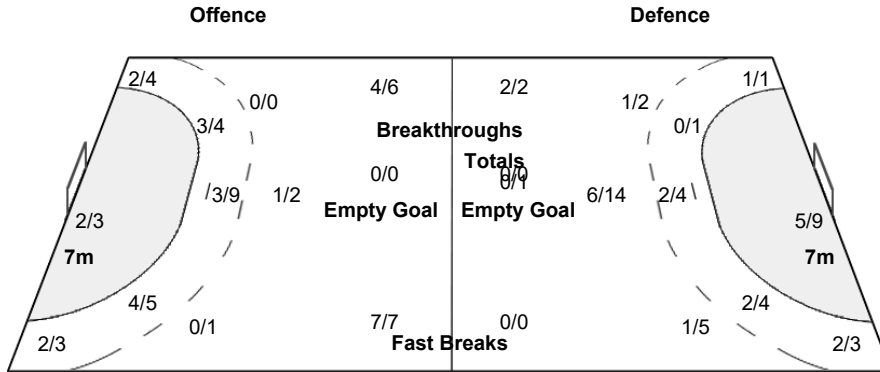

25th IHF Women's World Championship 2021

Spain

Main Round - Group IV

Match Team Statistics

Match No: 54

WED 8 DEC 2021

15:30

Palacio De Deportes

CRO 28 - 22 ARG

(12 - 14) (16 - 8)

Referees: CHRISTIANSEN K / HANSEN L (DEN)

CRO - Croatia

Shots Distribution

Players

Goals / Shots

1 BESEN L			3 POSAVEC P			8 POSAVEC S			12 KAPITANOVIC I			14 KALOUS L			17 JEZIC K			25 BURIC L		
					1/1												2/2			1/1
						4/6		1/2						2/2	1/1					1/1
					1/1		1/1	2/2				0/2		1/1		1/1				1/1
2-Blocked																				
28 SIMARA A			31 DEBELIC A			33 TURK A			35 MAMIC J			40 PETIKA T			41 GUDELJ G			77 BLAZEVIC V		
		0/1						0/1												1/1
					1/1							0/1		0/1						3/4
		1/1			2/2															
1-Blocked 2-Missed																				
91 PIJEVIC T																				

Team
Goals / Shots

1/1	0/2	4/4
5/9		9/12
1/3	2/2	6/6
2-Missed		3-Blocked

Goalkeepers
Saves / Shots

2/4	1/3	0/1
3/14	2/2	4/5
		3/8

1 BESEN L		
12 KAPITANOVIC I		
		0/1
		2/2
0/3		0/1
91 PIJEVIC T		
	1/3	
2/4	2/2	2/3
3/11		3/7