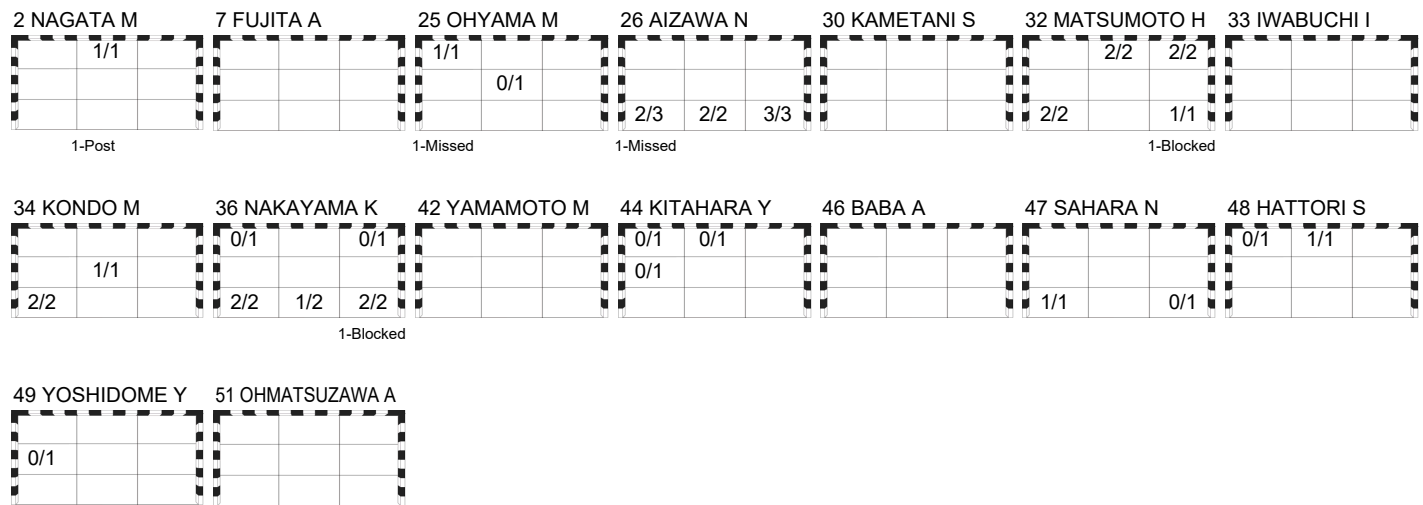

25th IHF Women's World Championship 2021

Spain

Main Round - Group IV

Match Team Statistics

Match No: 53

ESP 28 - 26 JPN

(15 - 15) (13 - 11)

WED 8 DEC 2021

20:30

Palacio De Deportes

Referees: KRICHEN S / MAKHLOUF S (TUN)

JPN - Japan

Shots Distribution

Players

Goals / Shots

Team

Goals / Shots

1/4	4/5	2/3
0/2	1/2	
9/10	3/4	6/7

2-Missed 1-Post 2-Blocked