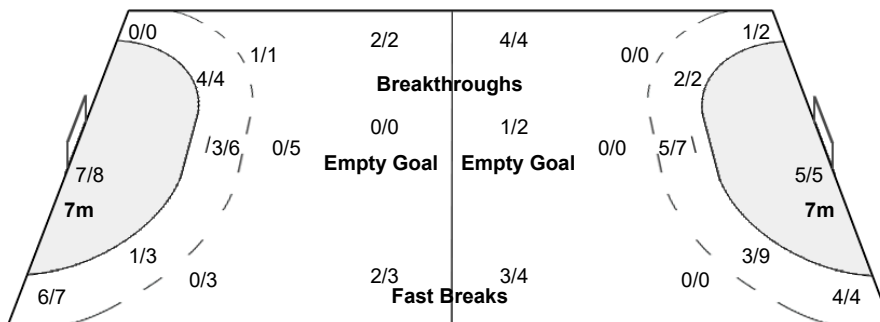

25th IHF Women's World Championship 2021

Spain

Main Round - Group IV

Match Team Statistics

Match No: 53

ESP 28 - 26 JPN

(15 - 15) (13 - 11)

WED 8 DEC 2021

20:30

Palacio De Deportes

Referees: KRICHEN S / MAKHLOUF S (TUN)

JPN - Japan

Shots Distribution

Players

Goals / Shots

Team

Goals / Shots

1/4	4/5	2/3
0/2	1/2	
9/10	3/4	6/7

2-Missed 1-Post 2-Blocked

Offence

Defence

Goalkeepers

Saves / Shots

0/2	0/1	1/5
0/7	0/1	1/6
0/3		1/6

30 KAMETANI S

		0/1

46 BABA A

0/2	0/1	1/4
0/7		1/6
0/3		1/6

Legend:	% Efficiency	2Min 2-Minute Suspensions	6m 6 metre Shots	7m 7-metre Shots	9m 9-metre Shots
AS Assists	BC Blue Cards	BS Blocked Shots	BT Breakthroughs	D Direct Red Card	
EG Empty Goal	FB Fast Breaks	G/S Goals/Shots	N/A Not Applicable	No. Uniform Number	
RC Red Cards	S/S Saves/Shots	ST Steals	TO Turnover	TP Time Played	
Wing Wing Shots	X Red Card After 3rd 2-Minute Suspension	YC Yellow Cards