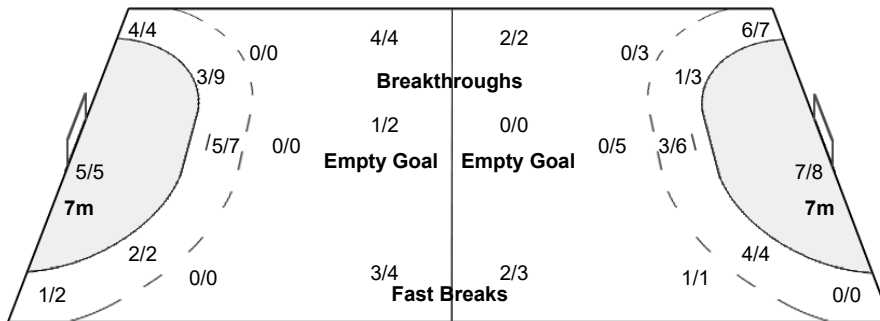

25th IHF Women's World Championship 2021

Spain

Main Round - Group IV

Match Team Statistics

Match No: 53

WED 8 DEC 2021

20:30

Palacio De Deportes

ESP 28 - 26 JPN

(15 - 15) (13 - 11)

Referees: KRICHEN S / MAKHLOUF S (TUN)

ESP - Spain

Shots Distribution

Players

Goals / Shots

4 MARTIN BERENGUER C	6 CAMPOS COSTA C	8 ARDERIUS MARTIN S	12 NAVARRO GIMENEZ S	16 CASTELLANOS SOANEZ	17 GUTIERREZ BERMEJO	18 ECHEVERRIA MARTINE
1/1	1/1	1/1	1-Missed		1/1	2/2
						2/2
						1/1
						2/3
						1-Post
30 LOPEZ JIMENEZ S	33 GASSAMA CISSOKHO K	34 FERNANDEZ FRAGA A	39 RODRIGUEZ RODRIGUE	44 HERNANDEZ SERRADOR	51 ESPINOLA PEREZ I	62 ARCOS POVEDA P
		3/3	1/2	1/1		
	1/1	1/1	2/2			1/1
			1/1			
			1-Post		1-Post	1/1
86 CABRAL BARBOSA A	99 GONZALEZ ALVAREZ M					
2/2	1/1					
	2/3					
1-Missed	3-Post					

Team Goals / Shots

2/2	1/1	4/5
7/7	1/1	5/6
3/3		5/6

2-Missed 6-Post

Offence