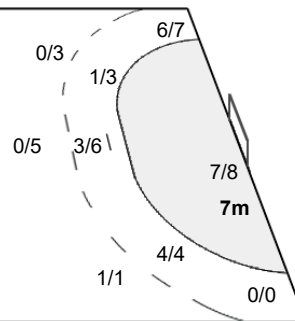

Defence

Goalkeepers Saves / Shots

3/4	1/5	1/3
2/2	1/2	
1/10	1/4	1/7

12 NAVARRO GIMENEZ S

3/4	1/5	1/3
2/2	1/2	
1/9	1/4	1/5

16 CASTELLANOS SOANEZ

0/1		0/2