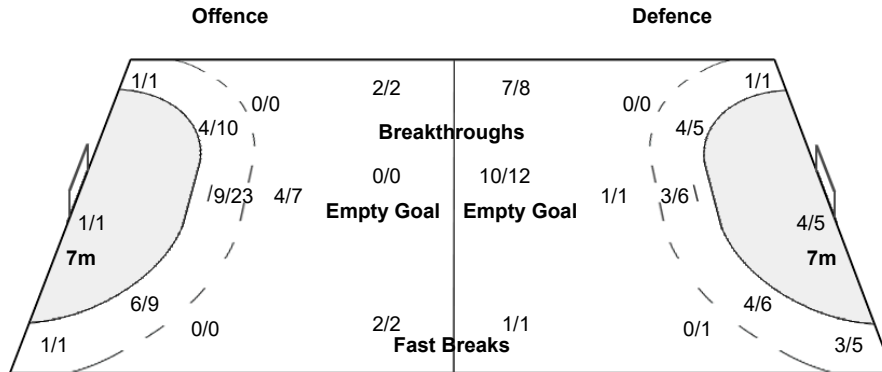

25th IHF Women's World Championship 2021

Spain

Main Round - Group IV

Match Team Statistics

Match No: 52

WED 8 DEC 2021

18:00

Palacio De Deportes

BRA 38 - 31 AUT

(15 - 15) (23 - 16)

Referees: GASMI K / GASMI R (FRA)

AUT - Austria

Shots Distribution

Players

Goals / Shots

1 IVANCOK L	6 DEDIC M	7 SCHINDLER J	9 KOVACS P	11 TOMASINI F	13 DRAGULJIC S	15 WESS C
	1/1	1/1	1/1	0/1	3/3	
		0/1	1/1		1/1	
		1/1	2/2		1/1	
		1-Missed 1-Post	1-Blocked 2-Missed			

17 REICHERT J	18 DRAMAC K	27 HAJGATO A	29 IVANCOK I	44 LEITNER N
1/1	1/1		2/2	1/1
	2/2	1/2	1/2	0/1
	1/3		1/1	1/1
	2-Missed 1-Post	1-Blocked	2-Post	1-Missed

Team

Goals / Shots

3/3	0/1	7/7
3/5		4/6
6/7	3/4	5/12

6-Missed 4-Post 2-Blocked

Goalkeepers

Saves / Shots

1/6	1/1	1/2
1/1	0/6	0/2
0/11	0/8	2/7

1 IVANCOK L

0/1		0/1
1/1		0/1
0/5	0/3	1/3

27 HAJGATO A

1/5	1/1	1/2
	0/5	0/1
0/3	0/3	1/2

Legend:		
%	Efficiency	
AS	Assists	
EG	Empty Goal	
RC	Red Cards	
Wing	Wing Shots	
2Min	2-Minute Suspensions	
BC	Blue Cards	
FB	Fast Breaks	
S/S	Saves/Shots	
X	Red Card After 3rd 2-Minute Suspension	
6m	6 metre Shots	
BS	Blocked Shots	
G/S	Goals/Shots	
ST	Steals	
YC	Yellow Cards	
7m	7-metre Shots	
BT	Breakthroughs	
N/A	Not Applicable	
TO	Turnover	
9m	9-metre Shots	
D	Direct Red Card	
No.	Uniform Number	
TP	Time Played