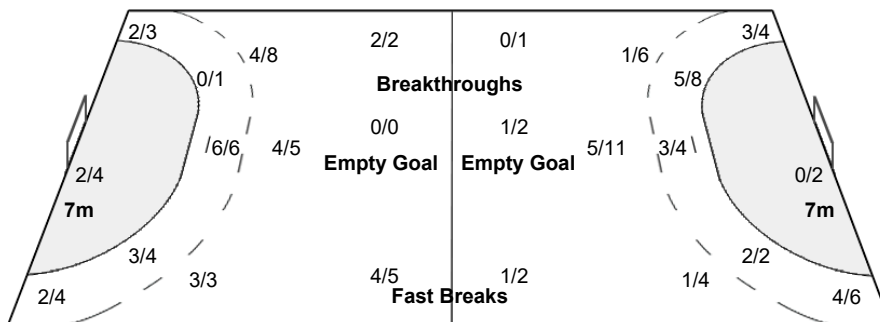

Offence

Goalkeepers Saves / Shots

2/4	2/2	0/8
4/8	2/3	
1/6	2/4	3/7

1 OH S

12 JEONG J

2/4	2/2	0/8
4/8	2/3	
1/6	2/4	3/7

Legend:

%	Efficiency	2Min	2-Minute Suspensions	6m	6 metre Shots	7m	7-metre Shots	9m	9-metre Shots
AS	Assists	BC	Blue Cards	BS	Blocked Shots	BT	Breakthroughs	D	Direct Red Card
EG	Empty Goal	FB	Fast Breaks	G/S	Goals/Shots	N/A	Not Applicable	No.	Uniform Number
RC	Red Cards	S/S	Saves/Shots	ST	Steals	TO	Turnover	TP	Time Played
Wing	Wing Shots	X	Red Card After 3rd 2-Minute Suspension	YC	Yellow Cards