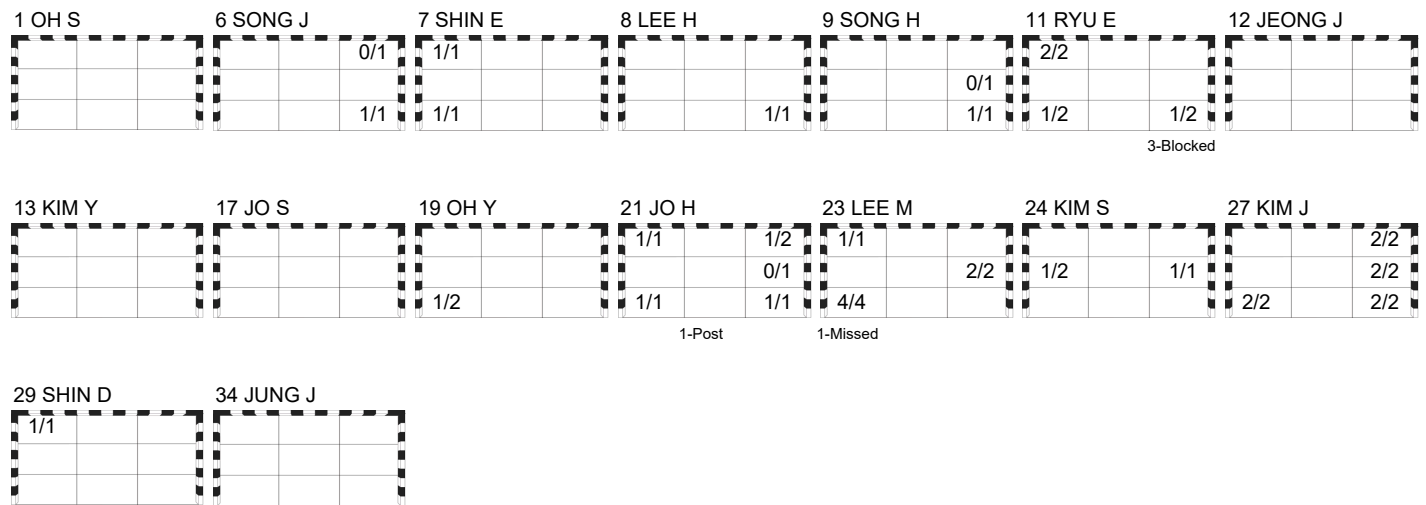

25th IHF Women's World Championship 2021

Spain

Main Round - Group III

Match Team Statistics

Match No: 51

WED 8 DEC 2021

15:30

Palau d'Esports de Granollers

CZE 26 - 32 KOR

(13 - 20) (13 - 12)

Referees: COVALCIUC A / COVALCIUC I (MDA)

KOR - Korea

Shots Distribution

Players

Goals / Shots

Team Goals / Shots

6/6	3/5
1/2	5/7
10/12	7/8

1-Missed 1-Post 3-Blocked