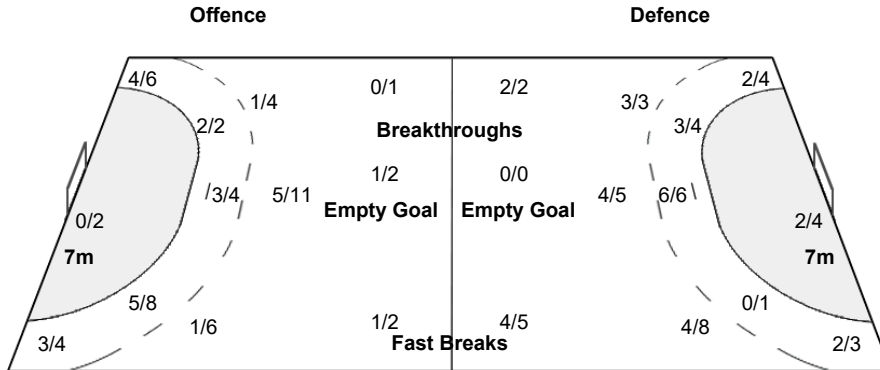

25th IHF Women's World Championship 2021

Spain

Main Round - Group III

Match Team Statistics

Match No: 51

WED 8 DEC 2021

15:30

Palau d'Esports de Granollers

CZE 26 - 32 KOR

(13 - 20) (13 - 12)

Referees: COVALCIUC A / COVALCIUC I (MDA)

CZE - Czech Republic

Shots Distribution

Players

Goals / Shots

1 REZACOVA K	3 KNEDLIKOVA J	13 POLASKOVA S	14 KORDOVSKA K	20 ANDRASKOVA V	21 MIKULASKOVA V	22 HURYCHOVA M
	1/1	1/1	0/1	0/1	1/1	
	1/1	1/1		0/1	1/1	
			1-Missed		2-Missed	2-Blocked
29 STRISKOVA A	33 KUDLACKOVA P	34 FRANKOVA J	44 ZACHOVA D	48 KOVAROVA S	51 JERABKOVA M	67 MALA V
			0/1	1/2	1/1	
1/1	0/1		1/1	1/1	1/1	
		1/1	0/1	1/1	0/1	1/1
				1-Missed	1-Post	
75 HOLANOVA M	96 CHOLEVOVA C					
	1/1					3/3
0/1		1/1	0/1			
0/1		1/1	0/1			1/1
		2-Missed	1-Post			

Team
Goals / Shots

2/4	0/2	8/8
4/8	1/3	
5/6	2/4	4/7

6-Missed 2-Post 2-Blocked

Goalkeepers
Saves / Shots

0/6	2/5
1/2	2/7
2/12	1/8

1 REZACOVA K

0/2	0/1
	0/1
1/4	0/2

33 KUDLACKOVA P

0/4	2/4
1/2	2/6
1/8	1/6